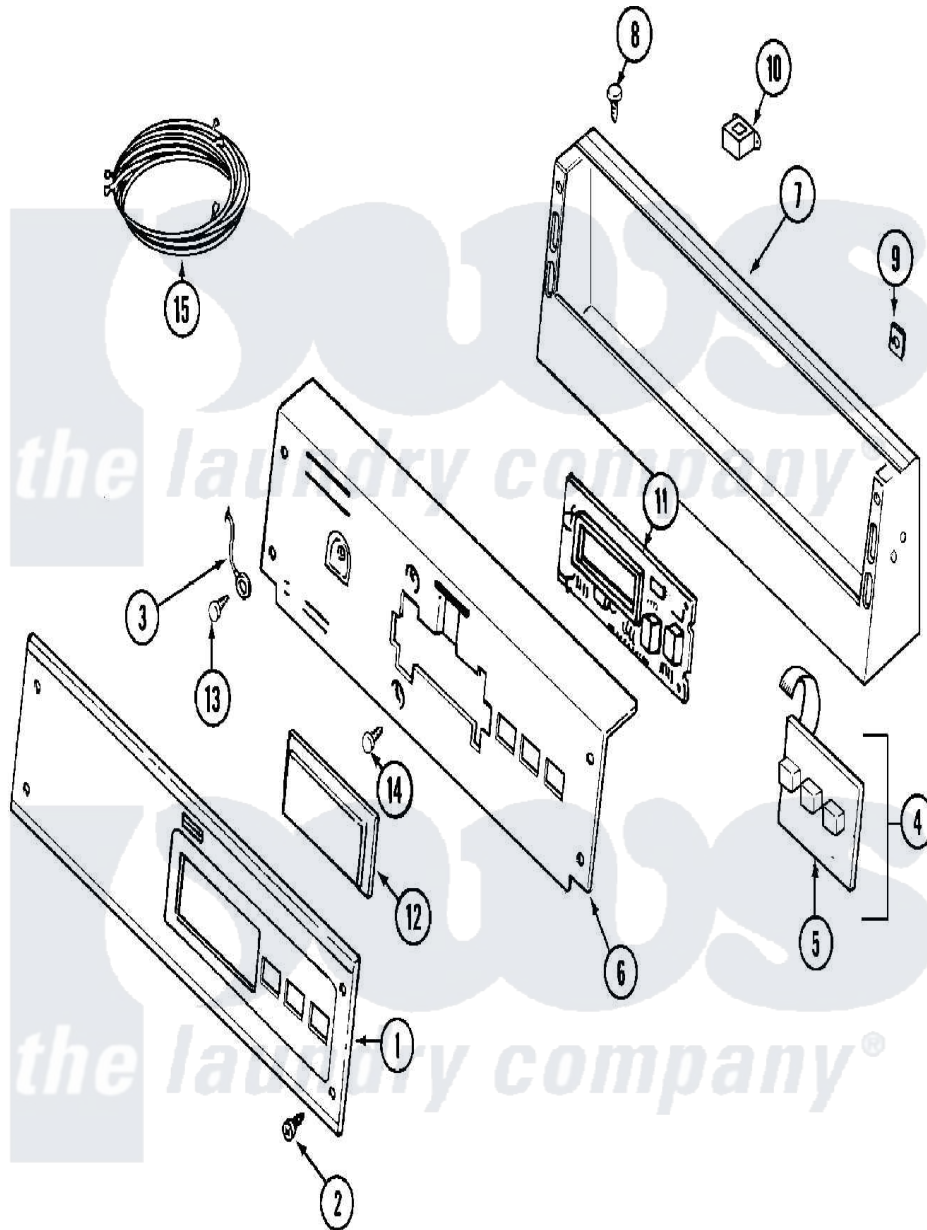

Maytag MDG16PSAXW 01 - CONTROL PANEL

Maytag [Residential Maytag MDG16PSAXW Dryer Parts](#) Parts Diagram 01 - CONTROL PANEL
 Click on the part number to view part

Item	Original Part Number	Replaced By	Status	Part Description
001	33001784	33002941		Facia - Pd/Ps
002	215506			Screw, Control Panel Overlay
003	22001959			Wire, Ground
004	215527	W10140652		Screw, 6-20 X 1/2
"	306694			Backup Plate With Switch
005	215517	W10131113		Push Button
006	22001511	22002954		Deflector, Water
"	33001785			Bracket, Back
007	22002329			Console
008	22001996	3370225		Screw
009	215003			Fastener, Panel And Bracket
010	211251			Screw, Transformer
"	22001419			Nut, Transformer
"	22001960			Transformer
011	33001204			Stand-Off, Ccontrol Board
"	33001746	W10130081		Control Board

"	912077		Locknut, Reader Harness
012	22001962	W10131114	Cover, Display
013	211252		Screw, Ground Wire
014	215526		Screw, Circuit Board
015	33001878		Wire Harness, Main
"	NLA	Not Available	WIRE HARNESS, MAIN