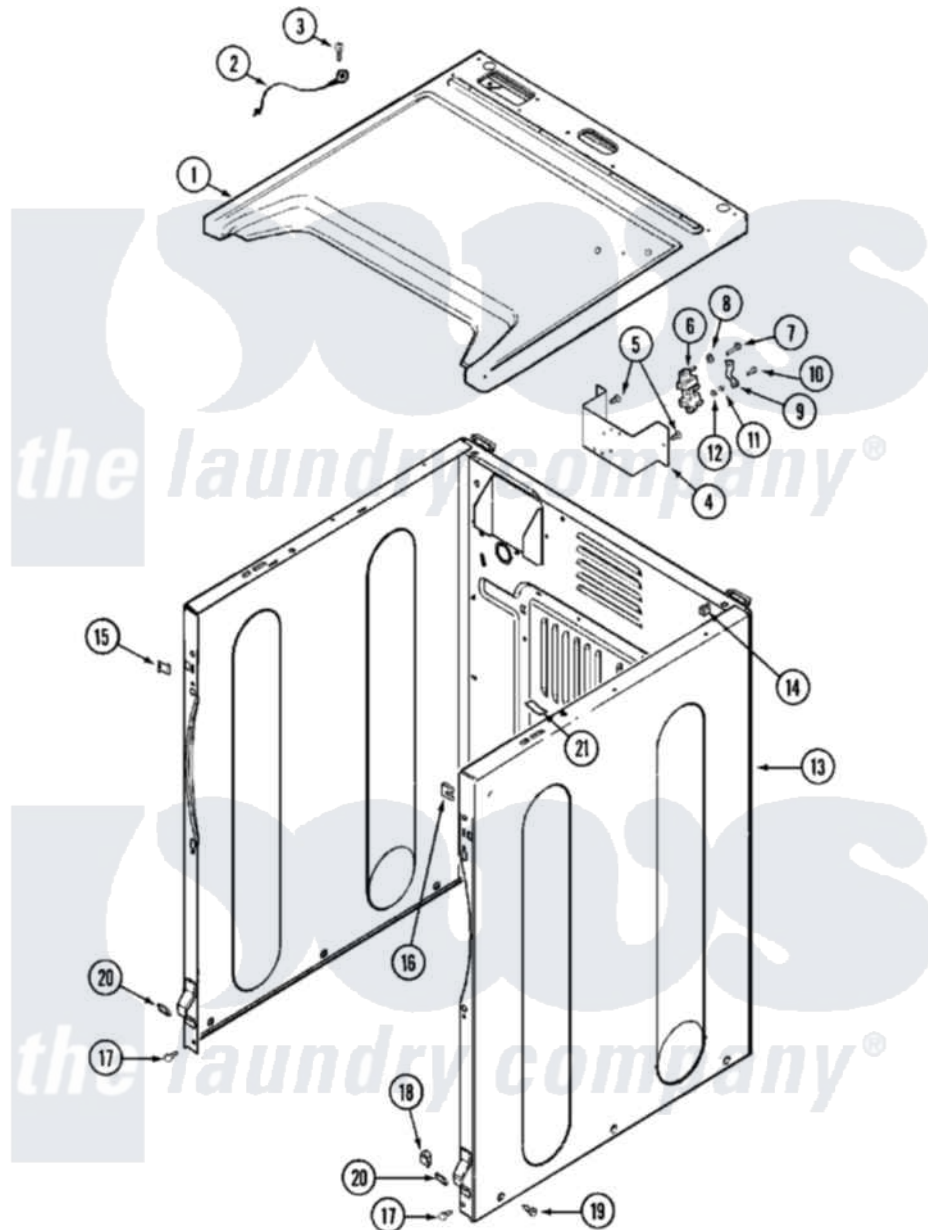

# Maytag MDG16PSAXW 03 - CABINET-FRONT

Maytag Residential Maytag MDG16PSAXW Dryer Parts Parts Diagram 03 - CABINET-FRONT  
 Click on the part number to view part

Item	Original Part Number	Replaced By	Status	Part Description
001	<a href="#">33001949</a>			Cover, Top
"	<a href="#">33002633</a>			Cover, Top
002	<a href="#">22001959</a>			Wire, Ground
003	210186	<a href="#">3370225</a>		Screw
004	NLA		Not Available	BRACKET, TERMINAL BLOCK---NA
005	<a href="#">22001995</a>			Screw Note: Screw, Tumbler Front And Shroud
006	<a href="#">33001244</a>			Block, Terminal
007	Y312209	<a href="#">W10001200</a>		Screw
008	<a href="#">Y311270</a>			Washer, Terminal Block
009	<a href="#">Y312184</a>			Strap, Grounding
010	NLA		Not Available	SCREW, GROUND STRAP
011	311484	<a href="#">112432</a>		Nut
012	<a href="#">311093</a>			Washer, Terminal Connection
013	NLA		Not Available	CABINET (WHT)
014	310933	<a href="#">33002194</a>		Nut, Speed

015	<a href="#">22002049</a>		Clip Note: Clip, Front Panel
016	213280	<a href="#">204439</a>	Screw And Fstner Assembly
017	<a href="#">22001995</a>		Screw Note: Screw, Tumbler Front And Shroud
018	<a href="#">22003298</a>		Retainer, Wire
019	<a href="#">213007</a>		Xfor Cabinet See Cabinet, Back
"	22003409	<a href="#">213007</a>	Xfor Cabinet See Cabinet, Back
020	<a href="#">22002239</a>		Clip, Front Panel
021	<a href="#">33001836</a>		Strap, Top Cover Support
022	<a href="#">Y310376</a>		Clip, Door Switch Harness