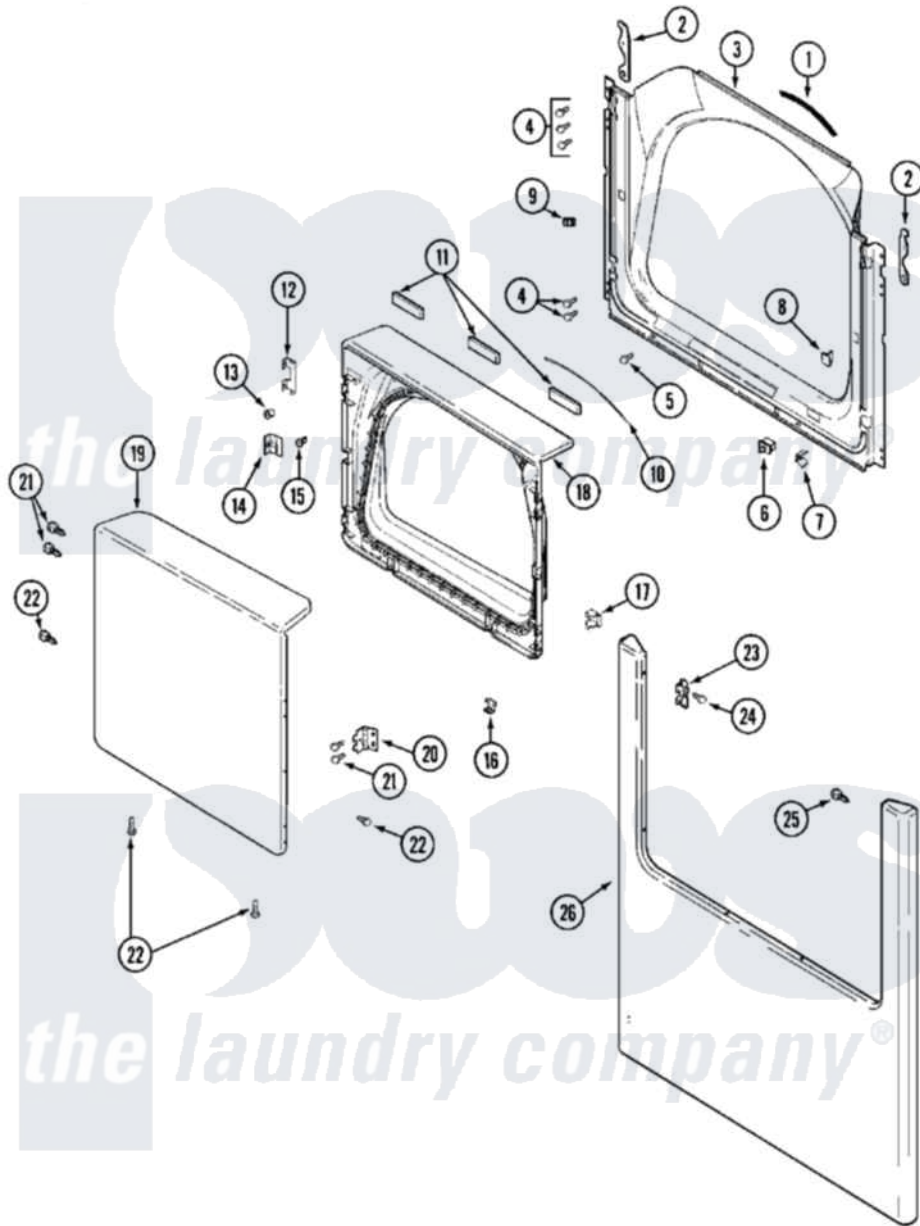

Maytag MDG16PSAXW 04 - DOOR

Maytag [Residential Maytag MDG16PSAXW Dryer Parts](#) Parts Diagram 04 - DOOR
 Click on the part number to view part

| Item | Original Part Number | Replaced By | Status | Part Description |
|------|--------------------------|---------------------------|---------------|---|
| 001 | 33001767 | | | Seal, Shroud |
| 002 | 22002247 | 33002597 | | Hook, Security |
| 003 | 33001900 | | | Shroud |
| 004 | 22001995 | | | Screw Note: Screw, Tumbler Front And Shroud |
| 005 | 33001768 | | | Screw, Shroud Note: Screw, Shroud And Outlet Duct |
| 006 | 33001509 | W10169313 | | Switch-Dor |
| 007 | 33001760 | | | Bracket, Hinge |
| 008 | NLA | | Not Available | PLUG, DOOR CATCH |
| 009 | Y304578 | LA-1003 | | Door Catch Kit |
| 010 | 33002094 | | | Seal, Door |
| 011 | 33001268 | | Not Available | PAD, DOOR |
| 012 | 22002038 | | | Clip, Door |
| 013 | 33001771 | | | Bushing, Inner Door |
| 014 | 33001793 | | | Bracket, Strike |
| 015 | 33001761 | | | Strike, Door |

| | | | |
|-----|--------------------------|--------------------------|------------------------------|
| 016 | 22002039 | | Clip, Door |
| 017 | 33001763 | | Plug, Inner Door |
| 018 | 22002039 | | Clip, Door |
| " | 22002063 | | Screw No.8-18AB Wafer Head |
| " | 33001899 | | Door, Inner |
| 019 | 33001904 | | Door, Outer |
| 020 | 33001759 | | Hinge, Door |
| 021 | 22002062 | 98006631 | Screw |
| 022 | 22002063 | | Screw No.8-18AB Wafer Head |
| 023 | 33001764 | | Cover, Hinge Hole |
| 024 | 33001846 | | Screw, Hinge Hole Cover |
| 025 | 22002243 | | Screw, Front Panel And Hinge |
| " | 22002244 | | Clip, Grounding |
| 026 | 213280 | 204439 | Screw And Fstner Assembly |
| " | 22002239 | | Clip, Front Panel |
| " | 33001901 | | Panel, Front |