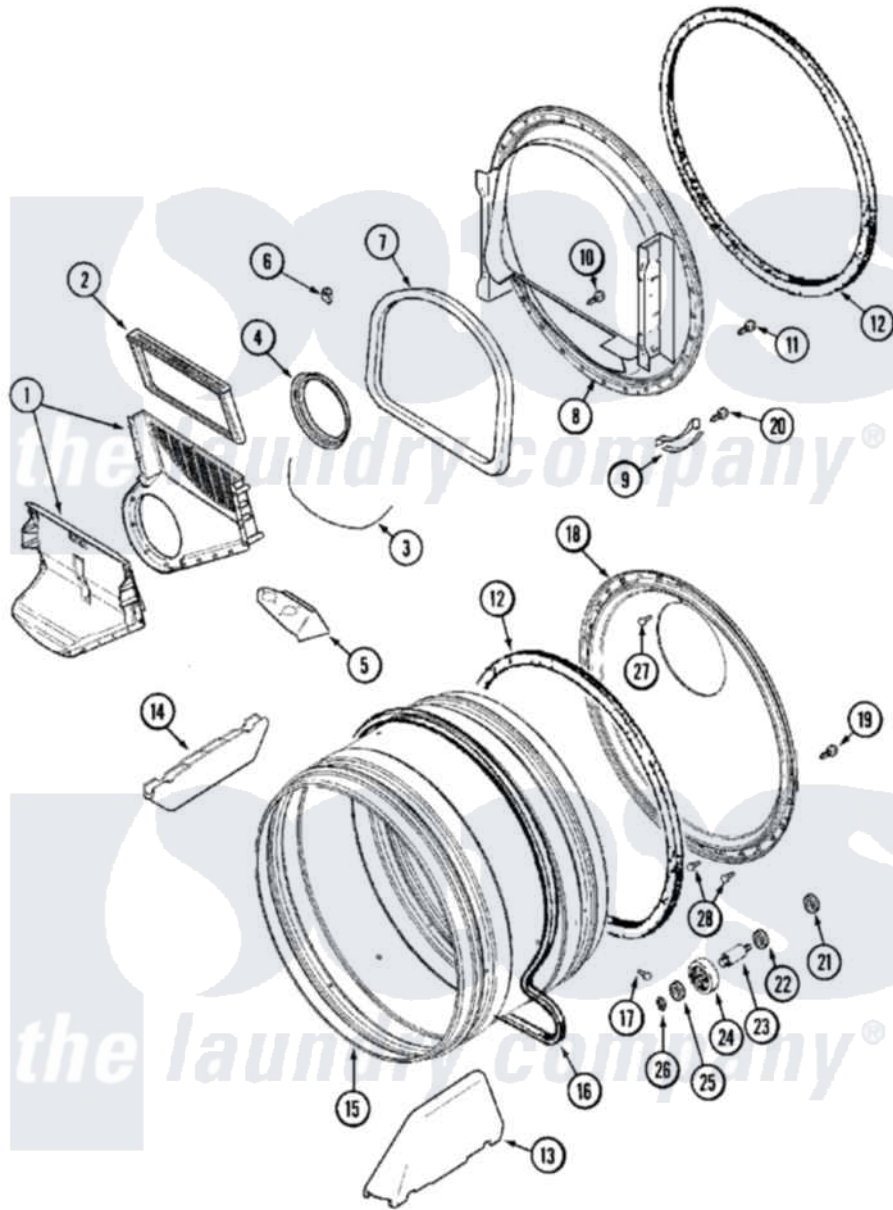

Maytag MDG16PSAXW 08 - TUMBLER

Maytag [Residential Maytag MDG16PSAXW Dryer Parts](#) Parts Diagram 08 - TUMBLER
 Click on the part number to view part

Item	Original Part Number	Replaced By	Status	Part Description
001	33001799			Outlet Duct Assembly Note: Outlet Duct Assembly
002	33001804	33002790		Lint Filter
003	NLA		Not Available	SEAL, OUTLET DUCT
004	33001758	33002560		Seal, Blower
005	33001837			Cover, Thermostat
006	Y310376			Clip, Door Switch Harness
007	33001767			Seal, Shroud
008	33001802			Front, Tumbler
009	306508			Tumbler Bearing Kit ----W
010	NLA		Not Available	SCREW, OUTLET DUCT
011	33001855	33002917		Screw, No.10-16
012	33001807			Seal, Tumbler
013	33001756	33002032		Baffle
014	33001755			Baffle
015	33001794	33001889		Tumbler
016	33001777	33002535		V-Belt

017	33001788	33002973	Screw, No.9-15 X 1.00 Hx WS
018	33001801		Back, Tumbler
019	22001995		Screw Note: Screw, Tumbler Front And Shroud
020	210720		Rivet, Bearing To Tumbler Fmt
021	33001443		Nut, Hex
"	33002157		Grommet
022	Y313347	312535	Washer, Vault Mounting Brk.
023	Y312948	6-3129480	Shaft- Tumbler
024	Y303373	12001541	Drum Roller/Washer Assembly--W
025	312535		Washer, Vault Mounting Brk.
026	410233	9703438	Ring-Retrn
027	210932		Screw, No.8 X 9/16 Ctsk Note: Screw, Inlet Duct
028	22001996	3370225	Screw