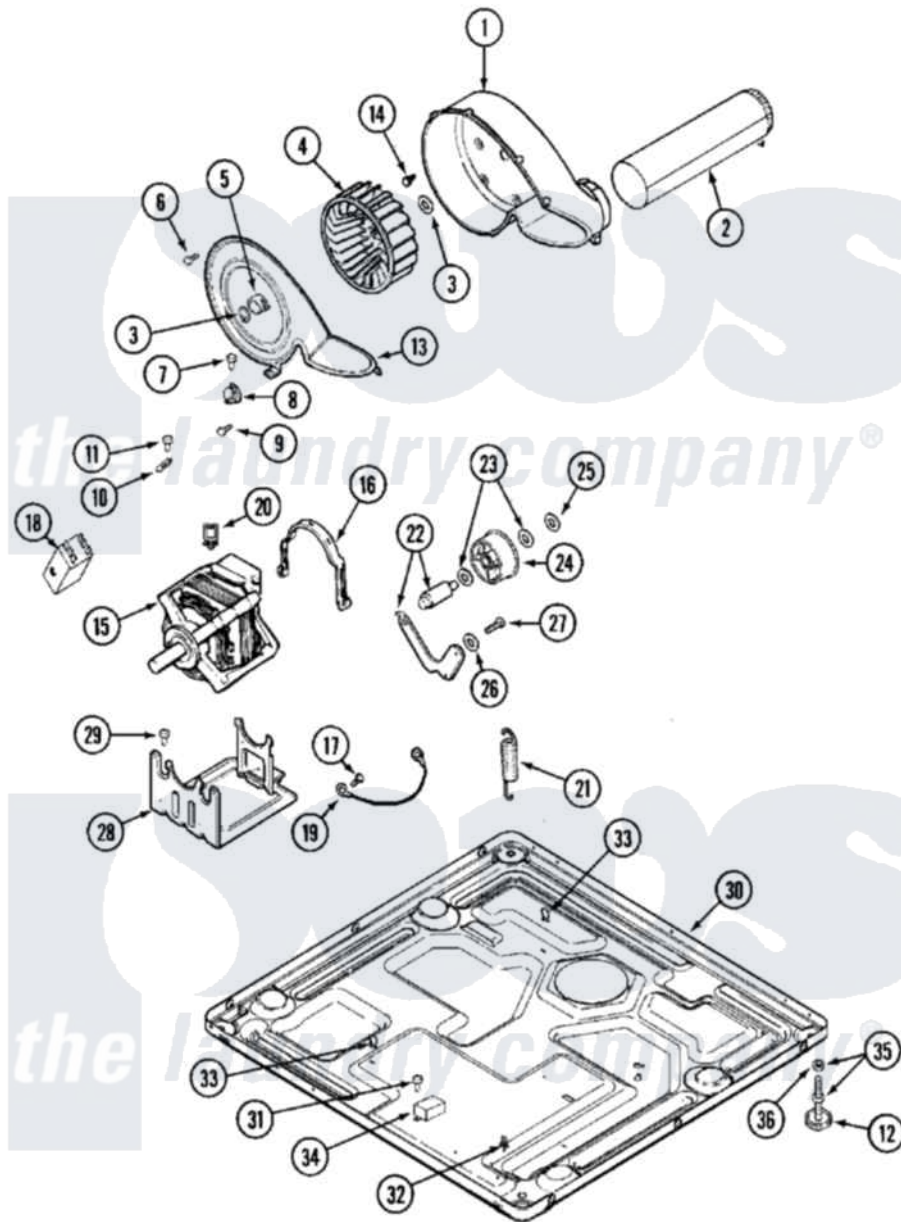

Maytag MDG16PSAXW 09 - MOTOR DRIVE

Maytag Residential Maytag MDG16PSAXW Dryer Parts Parts Diagram 09 - MOTOR DRIVE
 Click on the part number to view part

Item	Original Part Number	Replaced By	Status	Part Description
001	33001789			Housing, Blower
002	22001995			Screw Note: Screw, Tumbler Front And Shroud
"	33001800			Duct Assembly, Exhaust
003	410233	9703438		Ring-Retrn
004	33001790			Wheel, Blower
"	33002797			Wheel, Blower
005	312967			Clamp, Blower Housing
006	33001855	33002917		Screw, No.10-16
007	Y313561			Screw----NA
008	303392			Thermostat, Cycling
"	33303391			Thermostat, Cycling
009	22001996	3370225		Screw
010	33001762			Fuse, Thermal
011	NLA		Not Available	SCREW, THERMAL CUT-OFF
012	Y314137			Foot, Rubber
013	33001796	33002711		Cover, Blower Housing

014	314818	1163839	Screw
015	33001853	33002478	Motor
"	33002237	33002478	Motor
"	33002462	33002478	Motor
"	33002478		Motor
"	33002795		Motor, Drive 60Hz
016	Y015825		Clip, Motor To Motor Support
017	910343	488234	Screw 8-32 X 1/4
018	33001854	33002478	Motor
019	901220		Ground Wire
020	Y310376		Clip, Door Switch Harness
021	33001754	33002459	Assembly, Spring And Plug
"	33002460	33002459	Assembly, Spring And Plug
"	33002461		Plug For Spring
022	33001782	6-3705180	Idler Arm
023	Y312527		Washer, Idler Shaft
024	33001783	6-3700340	Bearing- I
025	312958	354987	Ring, Retaining
026	315772		Sleeve, Idler Arm
027	Y014874		Screw, Idler Arm And Sleeve
028	33001752	33002817	Motor Support, Offset
"	33002466	33002817	Motor Support, Offset
029	Y313561		Screw----NA
030	33002622		Base,
"	NLA	Not Available	BASE
031	22001078	3177991	Screw
032	315471	22003298	Retainer, Wire
033	410490		Spring, Retainer Wire Harness
034	306199		Relay, Heater
035	Y305086		Adjustable Leg And Nut
036	Y052740	62739	Nut, Lock