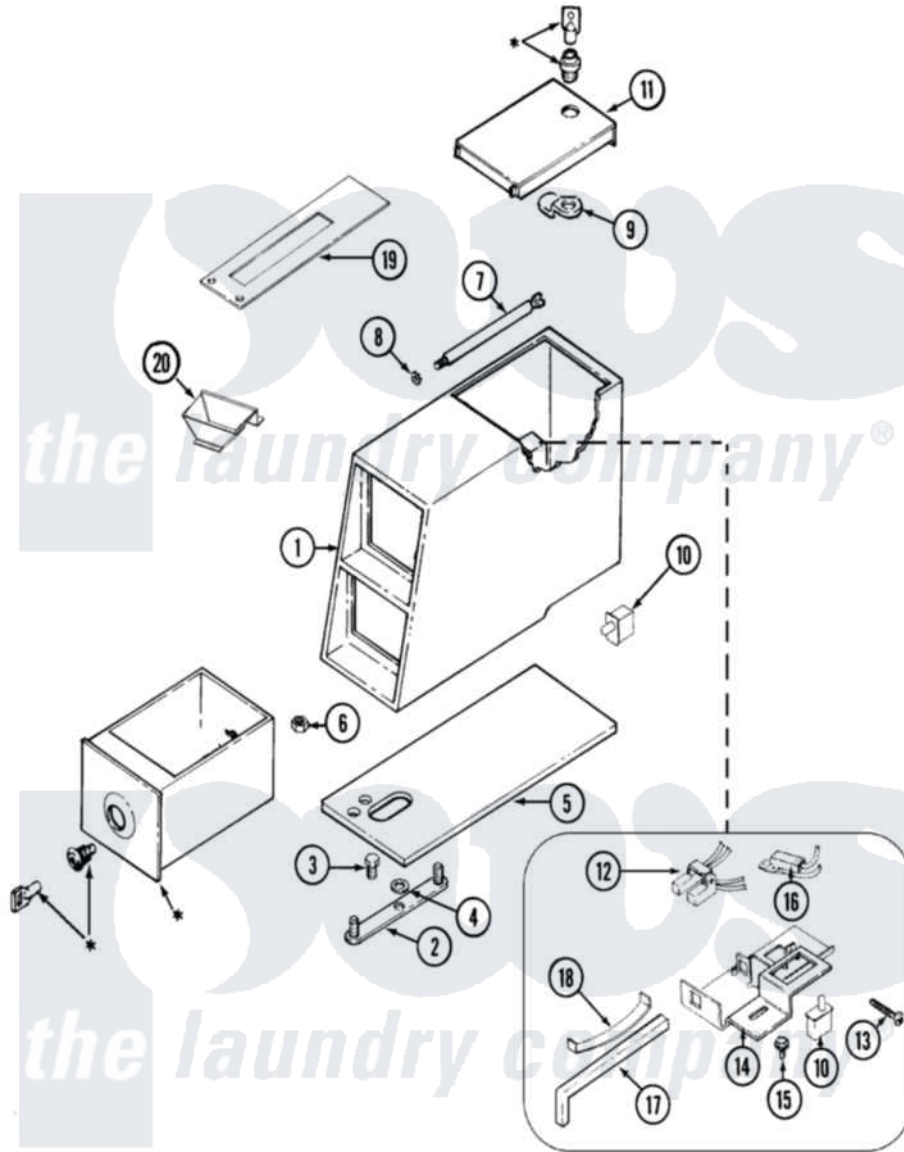

Maytag MDG16PSDXW 02 - CONTROL CENTER

***CONTACT YOUR COMMERCIAL LAUNDRY DISTRIBUTOR**

Maytag [Residential Maytag MDG16PSDXW Dryer Parts](#) Parts Diagram 02 - CONTROL CENTER

[Click on the part number to view part](#)

Item	Original Part Number	Replaced By	Status	Part Description
001	212276	W10116760		Screw
"	NLA		Not Available	VAULT, COIN (WHT) PS
002	22001810		Not Available	STRAP, MOUNTING
003	22001996	3370225		Screw
004	910309			Washer, Mounting Strap
005	22002072			Gasket, Control Center
006	Y052740	62739		Nut, Lock
007	22001903	8576635		Bolt
008	910387			Lockwasher, Vault Assembly
009	22003677			Nut, Locking Cam
010	33001250			Switch, Vault And Service Door
011	204216		Not Available	DOOR, ACCESS (WHT)
012	22001965			Optic Switch Assembly
013	314665			Screw, Switch Assembly
014	33001253			Bracket, Sensor Switch
015	212276	W10116760		Screw

016	22001966	Harness, Sensor Switch
017	216442	Rod, Actuator
018	33001252	Spring, Switch Rod
019	22003416	Actuator Kit
020	22002533	Weld Assembly, Funnel