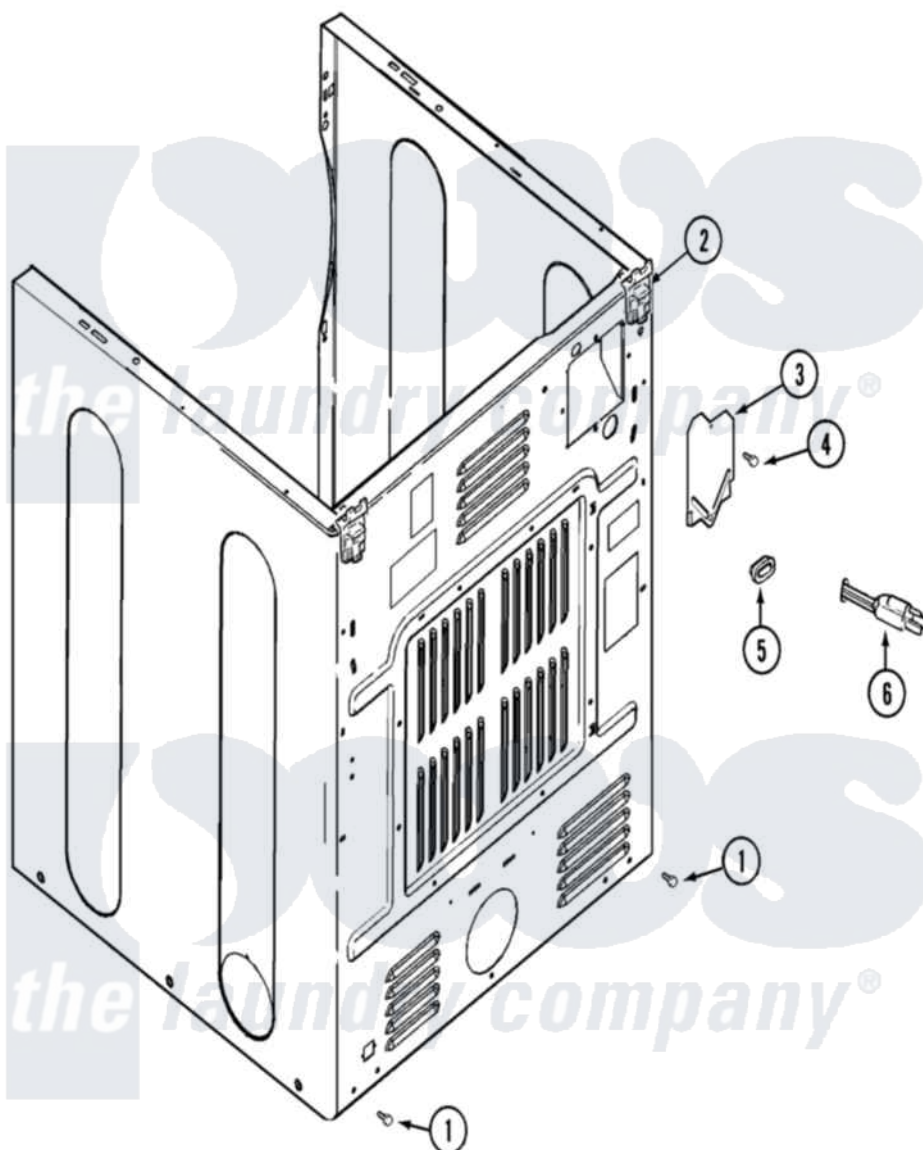

Maytag MDG16PSDXW 05 - CABINET-REAR

Maytag Residential Maytag MDG16PSDXW Dryer Parts Parts Diagram 05 - CABINET-REAR
 Click on the part number to view part

Item	Original Part Number	Replaced By	Status	Part Description
001	22001995			Screw Note: Screw, Tumbler Front And Shroud
002	22001995			Screw Note: Screw, Tumbler Front And Shroud
"	22004095			Hinge, Plastic
003	33001795			Cover, Terminal Block
004	22001995			Screw Note: Screw, Tumbler Front And Shroud
005	211881			Grommet, Cord Part Not Used-Gas Models Only
"	33002157			Grommet
006	22003062			Cord, Power
"	33002916			Power Cord, Canadian 240V