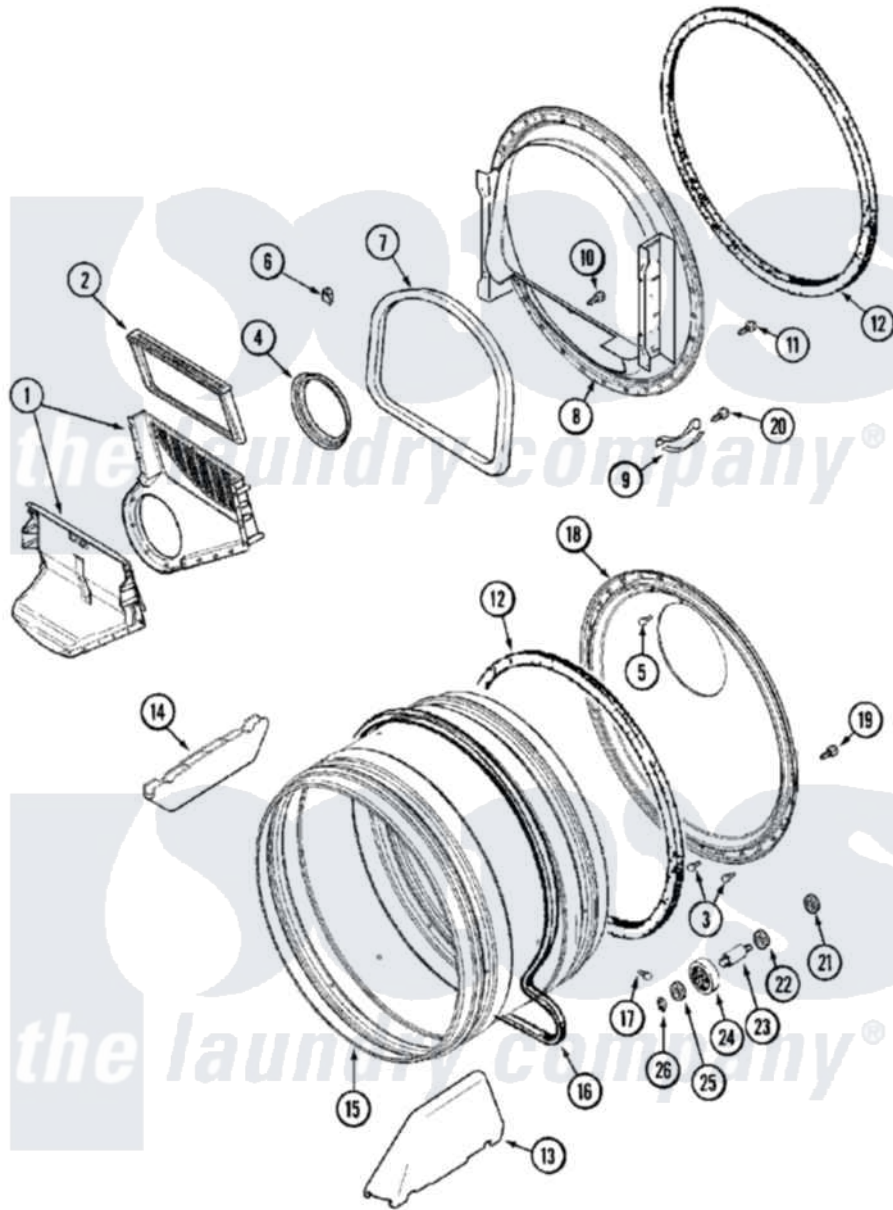

# Maytag MDG16PSDXW 06 - TUMBLER

Maytag [Residential Maytag MDG16PSDXW Dryer Parts](#) Parts Diagram 06 - TUMBLER  
 Click on the part number to view part

Item	Original Part Number	Replaced By	Status	Part Description
001	<a href="#">33001799</a>			Outlet Duct Assembly Note: Outlet Duct Assembly
002	<a href="#">33002790</a>			Lint Filter
003	<a href="#">210932</a>			Screw, No.8 X 9/16 Ctsk Note: Screw, Inlet Duct
004	<a href="#">33002560</a>			Seal, Blower
005	22001996	<a href="#">3370225</a>		Screw
006	<a href="#">Y310376</a>			Clip, Door Switch Harness
007	<a href="#">33001767</a>			Seal, Shroud
008	<a href="#">33001802</a>			Front, Tumbler
009	<a href="#">306508</a>			Tumbler Bearing Kit ---W
010	NLA		Not Available	SCREW, OUTLET DUCT (PHILLIPS)
011	33001855	<a href="#">33002917</a>		Screw, No.10-16
012	<a href="#">33001807</a>			Seal, Tumbler
013	33001756	<a href="#">33002032</a>		Baffle
014	<a href="#">33001755</a>			Baffle

015	33001794	<a href="#">33001889</a>	Tumbler
016	<a href="#">33002535</a>		V-Belt
017	33001788	<a href="#">33002973</a>	Screw, No.9-15 X 1.00 Hx WS
018	<a href="#">33002779</a>		Tumbler Back And Seal As-Pack
"	<a href="#">33003037</a>		Tumbler Back And Seal
019	<a href="#">22001995</a>		Screw Note: Screw, Tumbler Front And Shroud
020	<a href="#">210720</a>		Rivet, Bearing To Tumbler Fmt
021	<a href="#">33001443</a>		Nut, Hex
022	Y313347	<a href="#">312535</a>	Washer, Vault Mounting Brk.
023	Y312948	<a href="#">6-3129480</a>	Shaft- Tumbler
024	Y303373	<a href="#">12001541</a>	Drum Roller/Washer Assembly--W
025	<a href="#">312535</a>		Washer, Vault Mounting Brk.
026	410233	<a href="#">9703438</a>	Ring-Retrn