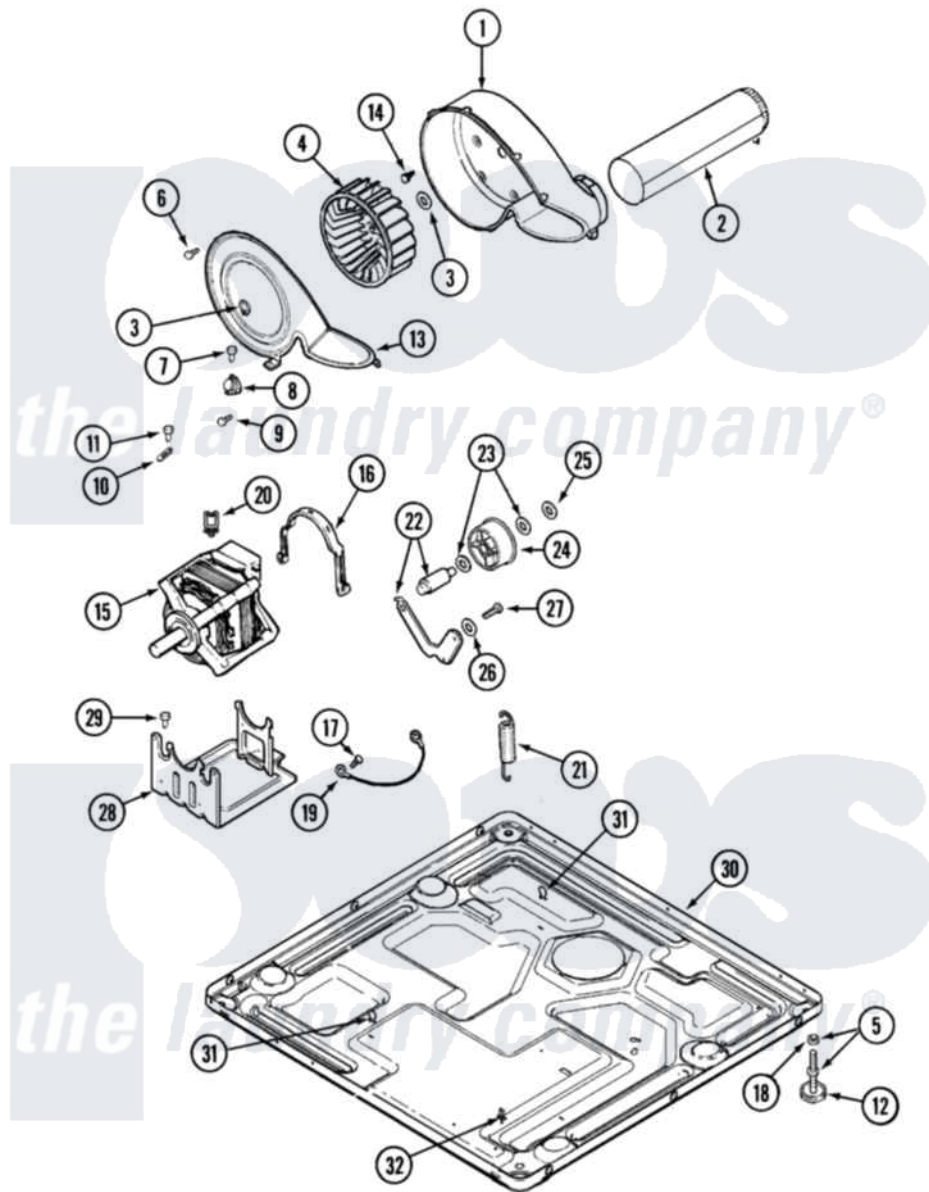

Maytag MDG16PSDXW 08 - MOTOR DRIVE & BASE

Maytag Residential Maytag MDG16PSDXW Dryer Parts Parts Diagram 08 - MOTOR DRIVE & BASE
 Click on the part number to view part

Item	Original Part Number	Replaced By	Status	Part Description
001	33001789			Housing, Blower
002	22001995			Screw Note: Screw, Tumbler Front And Shroud
"	33001800			Duct Assembly, Exhaust
003	410233	9703438		Ring-Retrn
004	33002797			Wheel, Blower
005	Y305086			Adjustable Leg And Nut
006	33001855	33002917		Screw, No.10-16
007	Y313561			Screw---NA
008	303392			Thermostat, Cycling
"	Y303391	33303391		Thermostat, Cycling
009	22001996	3370225		Screw
010	33001762			Fuse, Thermal
011	NLA		Not Available	SCREW, THERMAL CUT-OFF
012	Y314137			Foot, Rubber
013	33001837			Cover, Thermostat
"	33002711			Cover, Blower Housing

014	314818	1163839	Screw
015	33002795		Motor, Drive 60Hz
016	33002221	Y015825	Clip, Motor To Motor Support
017	910343	488234	Screw 8-32 X 1/4
018	Y052740	62739	Nut, Lock
019	901220		Ground Wire
020	Y310376		Clip, Door Switch Harness
021	33002460	33002459	Assembly, Spring And Plug
"	33002461		Plug For Spring
022	33001840	6-3705180	Idler Arm
023	Y312527		Washer, Idler Shaft
024	33001783	6-3700340	BearIng- I
025	312958	354987	Ring, Retaining
026	33002218		Grommet, Idler Arm
027	Y014874		Screw, Idler Arm And Sleeve
028	33002817		Motor Support, Offset
029	Y313561		Screw---NA
030	22004151	W10133335	Relay, Motor
"	306199		Relay, Heater
"	33002969	W10133335	Relay, Motor
"	NLA	Not Available	BASE, (LWR)---NA
031	410490		Spring, Retainer Wire Harness
032	315471	22003298	Retainer, Wire