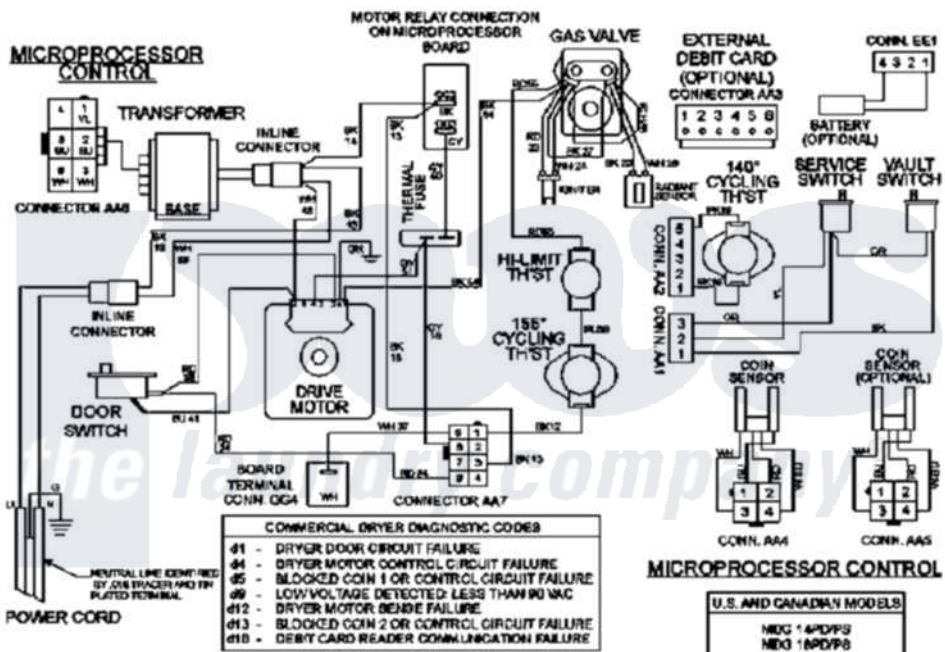

Maytag MDG16PSDXW 09 - WIRING INFORMATION

[Maytag Residential Maytag MDG16PSDXW Dryer Parts](#) Parts Diagram 09 - WIRING INFORMATION
 Click on the part number to view part

Item	Original Part Number	Replaced By	Status	Part Description
001	NLA		Not Available	WIRING INFORMATION