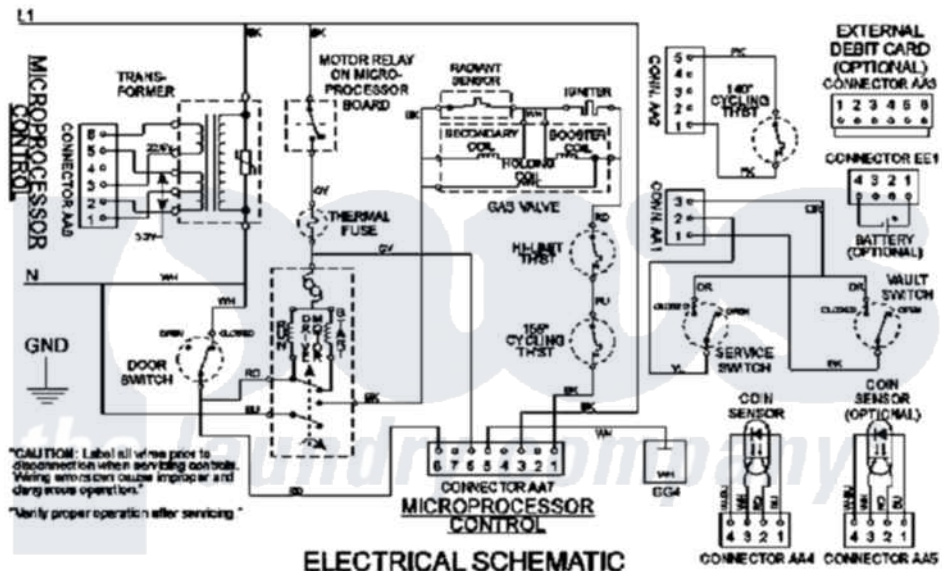

Maytag MDG16PSDXW 09 - WIRING INFORMATION

[Maytag Residential Maytag MDG16PSDXW Dryer Parts](#) Parts Diagram 09 - WIRING INFORMATION
 Click on the part number to view part

Item	Original Part Number	Replaced By	Status	Part Description
001	NLA		Not Available	WIRING INFORMATION