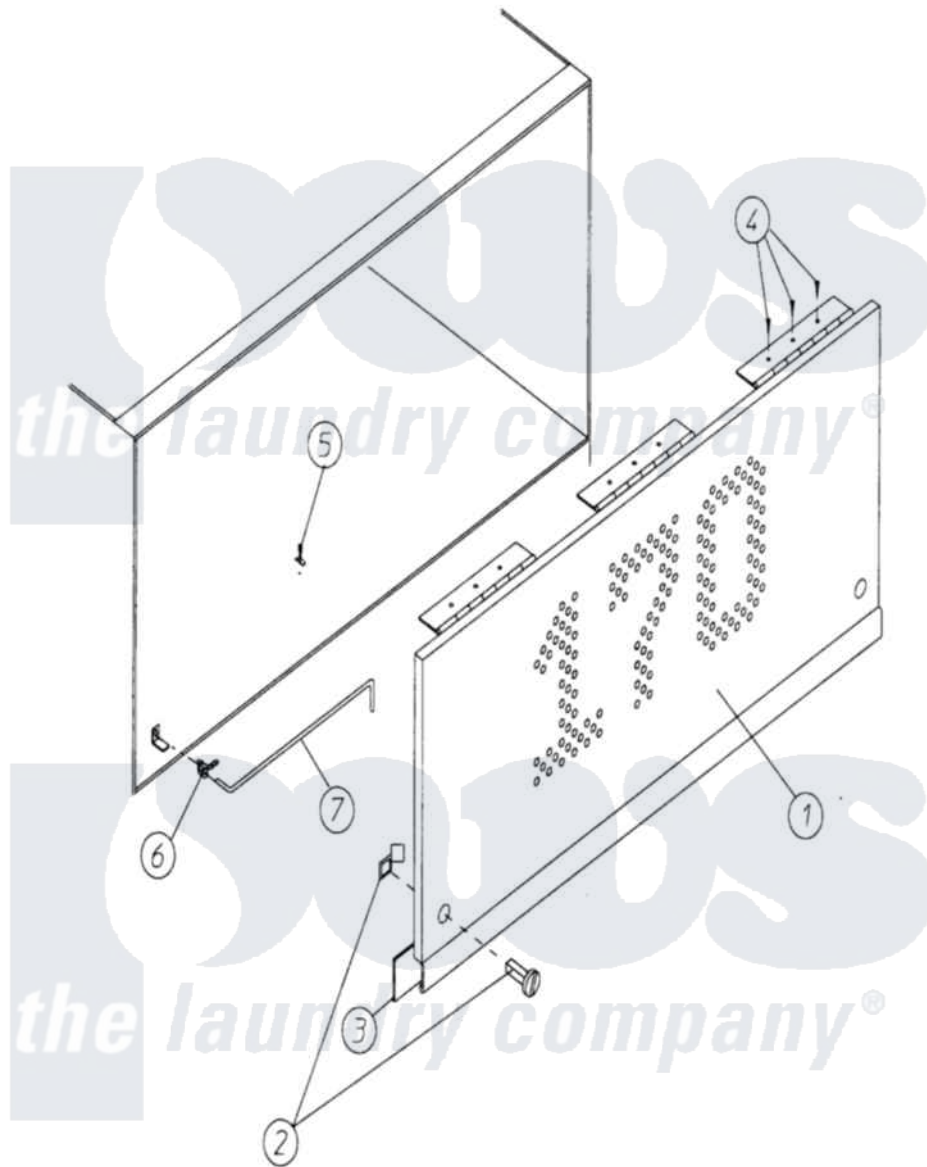

Maytag MDG170P1HW 01 - CONTROL DOOR ASSEMBLY

Maytag Residential Maytag MDG170P1HW Dryer Parts Parts Diagram 01 - CONTROL DOOR ASSEMBLY
 Click on the part number to view part

Item	Original Part Number	Replaced By	Status	Part Description
000	W10124350		Not Available	ORDER PARTS FROM AMERICAN DRYER CORP AT 508-678-9000
001	A820944		Not Available	DOOR ASSY (SPECIFY COLOR WHEN ORDERING)
002	A882541	882541		Spring Tur
003	A117600		Not Available	TAPE, NOISE SUPPRESSOR (SOLD IN FEET)
004	A150309	W10146761		10-16 X 1
005	A102600		Not Available	CATCH, ROD SUPPORT-CTRL. DOOR
006	A102601		Not Available	CLIP, RETAINER (CONTROL DOOR ROD)
007	A102505		Not Available	ROD, CONTROL DOOR SUPPORT