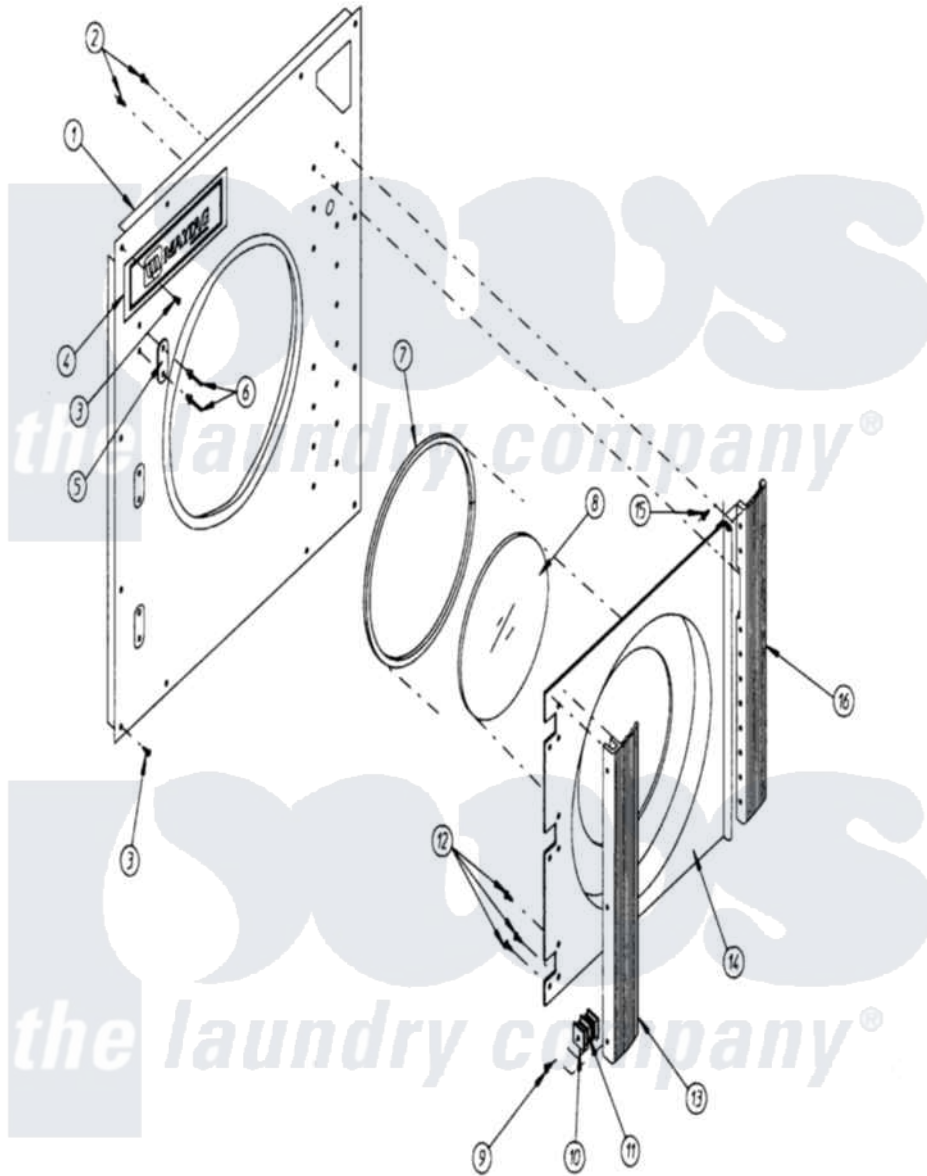

Maytag MDG170P1HW 04 - FRONT PANEL/MAIN DOOR ASSEMBLY

Maytag [Residential Maytag MDG170P1HW Dryer Parts](#) Parts Diagram 04 - FRONT PANEL/MAIN DOOR ASSEMBLY
 Click on the part number to view part

Item	Original Part Number	Replaced By	Status	Part Description
000	W10124350		Not Available	ORDER PARTS FROM AMERICAN DRYER CORP AT 508-678-9000
001	A820929	820929		170-Front
002	A150415		Not Available	SCREW, CRIMPTITE (PH. RD.HD.) (No.10-16 X 1/2" PH. RD. HD.)
003	A150412		Not Available	SCREW, CRIMPTITE (PH.RD.HD.) (No.10-16 X 3/4" PH. RD. HD.)
004	A112360		Not Available	LOGO (LOGO TAPE KIT NOT INCLUDED)
"	A870011	W10147884		Logo Doubl
005	A170340	170340		3 1 2 SS
006	A154200			5 32 RIVE
007	A102308		Not Available	GASKET, DOOR (94" LNGT. ONLY)
008	A102210	102210		20 7 16 D
"	A170730	170730		10.3 Oz CI

009	A150401	W10146762		10-24 X 1
010	A306801	306801		Wire Harness, Main
011	A102102	102102		Door Magnet
012	A150309	W10146761		10-16 X 1
013	A180150	180150		35 Door H
014	A800122	W10146962		100 Main
"	A800125		Not Available	DOOR ASSY. W/GLSS & GSKT ONLY (INCLUDES 7, 8 AND 14)
"	A800128	W10146964		100 120 S
"	A800265		Not Available	DOOR ASSY. W/GRAY HANDLE (INCLUDES 7 - 14, SPECIFY
015	A150430	150430		10 X 1 2
016	A180155		Not Available	BLOCK, DOOR HINGE (ONLY) (35" CROSS GRAY)