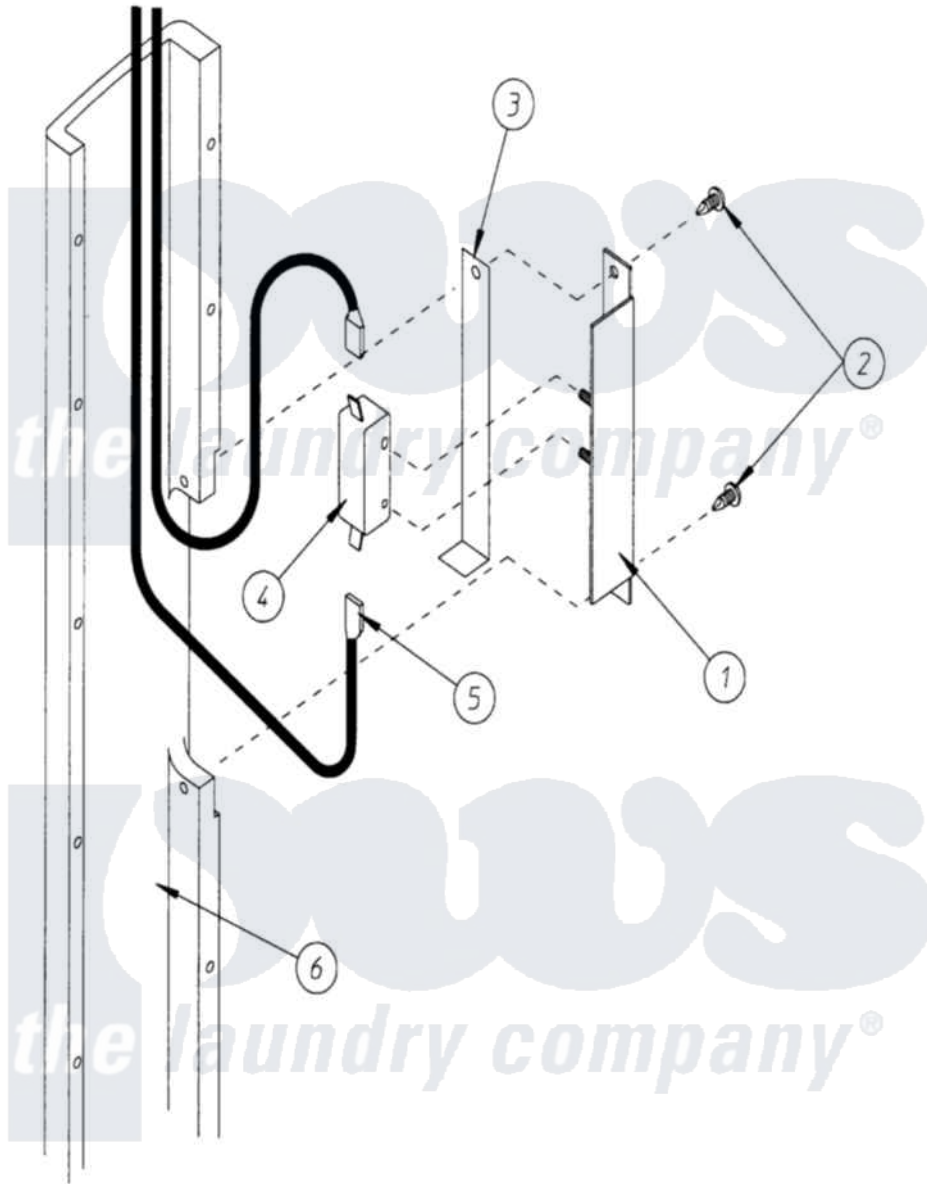

Maytag MDG170P1HW 05 - MAIN DOOR SWITCH ASSEMBLY

Maytag [Residential Maytag MDG170P1HW Dryer Parts](#) Parts Diagram 05 - MAIN DOOR SWITCH ASSEMBLY
 Click on the part number to view part

Item	Original Part Number	Replaced By	Status	Part Description
000	W10124350		Not Available	ORDER PARTS FROM AMERICAN DRYER CORP AT 508-678-9000
001	A821097	821097		Slotted Ma
002	A150415		Not Available	SCREW, CRIMPTITE (PH. RD.HD.) (No.10-16 X 1/2" PH. RD. HD.)
003	A102405	102405		Lg. Dryer
004	A137005	W10146741		SDS Door S
005	A121028	121028		1 4 X.032
006	A180155		Not Available	BLOCK, DOOR HINGE (ONLY) (35" CROSS GRAY)