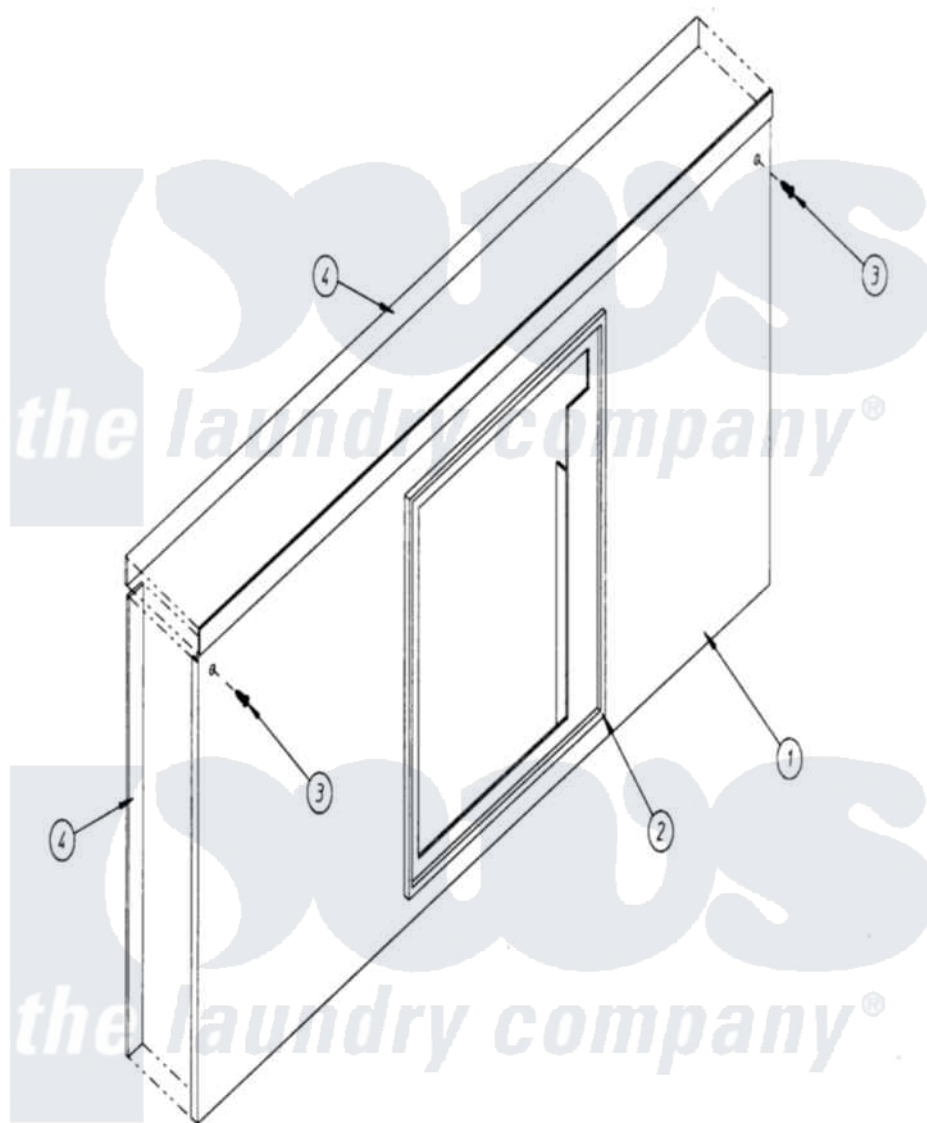

Maytag MDG170P1HW 06 - LINT DOOR ASSEMBLY

Maytag [Residential Maytag MDG170P1HW Dryer Parts](#) Parts Diagram 06 - LINT DOOR ASSEMBLY
 Click on the part number to view part

Item	Original Part Number	Replaced By	Status	Part Description
000	W10124350		Not Available	ORDER PARTS FROM AMERICAN DRYER CORP AT 508-678-9000
001	A820945	820945		170 - Lint
002	A117602		Not Available	TAPE, NOISE SUPPRESSOR
003	A150415		Not Available	SCREW, CRIMPTITE (PH. RD.HD.) (No.10-16 X 1/2" PH. RD. HD.)
004	A117600		Not Available	TAPE, NOISE SUPPRESSOR (SOLD IN FEET)