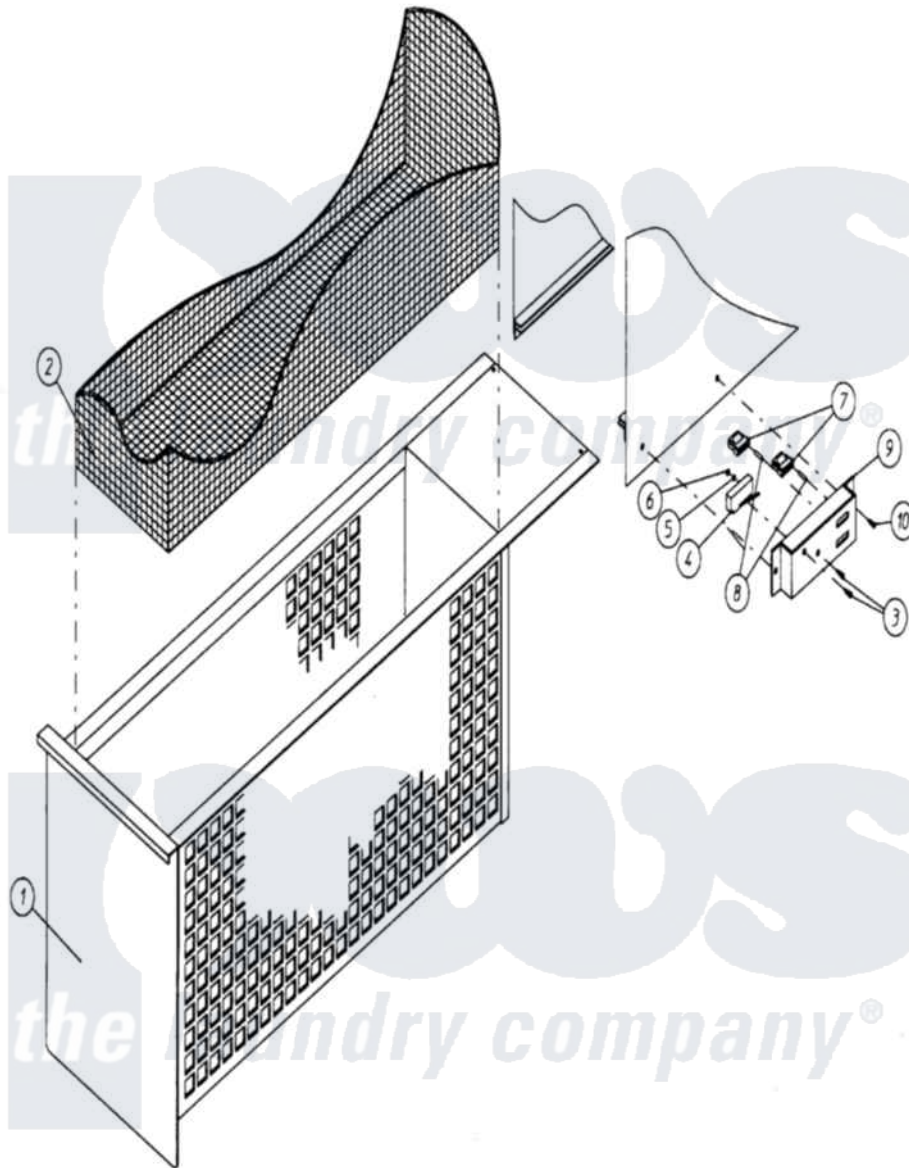

Maytag MDG170P1HW 07 - LINT DRAWER/SWITCH BOX ASSEMBLY

Maytag Residential Maytag MDG170P1HW Dryer Parts Parts Diagram 07 - LINT DRAWER/SWITCH BOX ASSEMBLY
 Click on the part number to view part

Item	Original Part Number	Replaced By	Status	Part Description
000	W10124350		Not Available	ORDER PARTS FROM AMERICAN DRYER CORP AT 508-678-9000
001	A821046	821046		Ad-170-175
002	A820925	820925		170-Lint D
003	A153532	153532		8-32 X 3 4
004	A332348	332348		Lint Drawer
"	A821116	821116		Lint Drawer
"	A821119	821119		Ad-115-120
005	A136992	W10146740		Lint Drawer
006	A153000			8 SAE WAS
007	A152001	152001		8-32 X 3 8
008	A122605	122605		4 Pin Cmnl
009	A122701	122701		MNL Socket
"	A122801	W10146716		Mate-N-Loc
010	A150415		Not Available	SCREW, CRIMPTITE (PH. RD.HD.) (No.10-16 X 1/2" PH. RD. HD.)