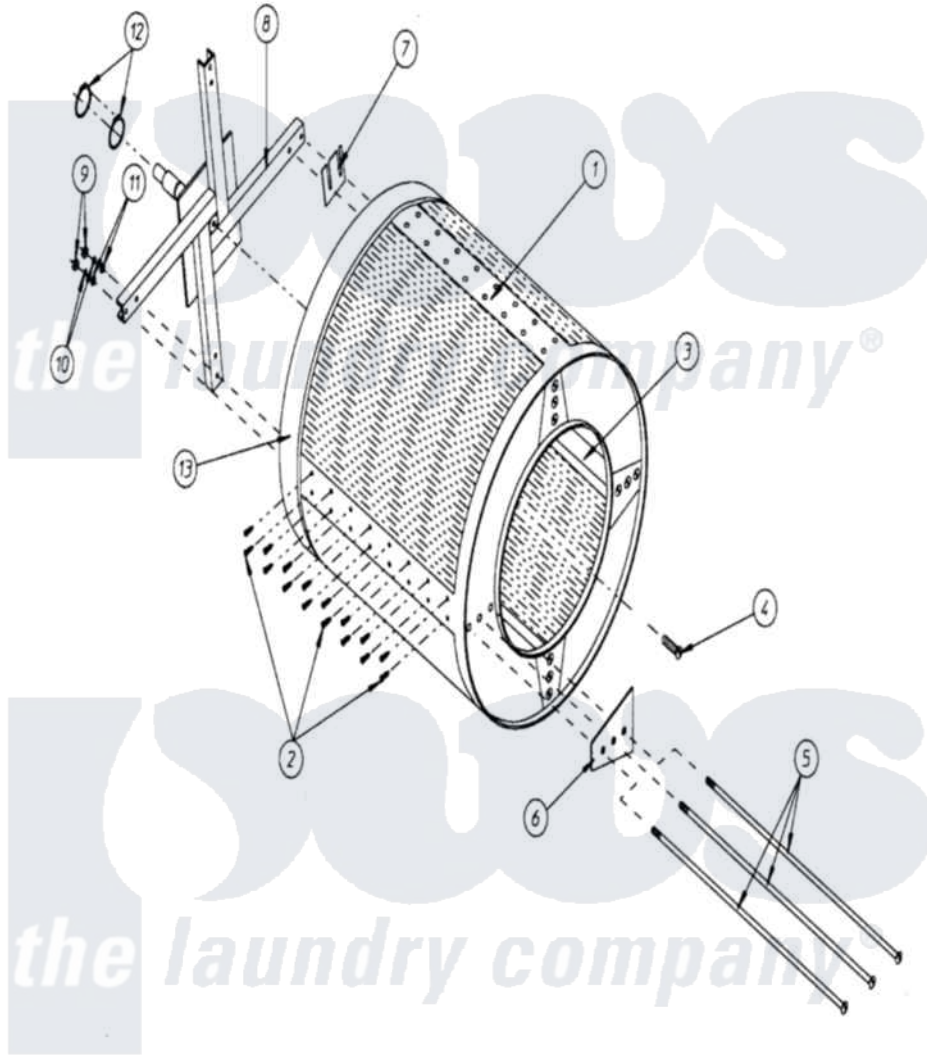

Maytag MDG170P1HW 09 - BASKET (TUMBLER) SUPPORT ASSEMBLY

Maytag [Residential Maytag MDG170P1HW Dryer Parts](#) Parts Diagram 09 - BASKET (TUMBLER) SUPPORT ASSEMBLY

[Click on the part number to view part](#)

Item	Original Part Number	Replaced By	Status	Part Description
000	W10124350		Not Available	ORDER PARTS FROM AMERICAN DRYER CORP AT 508-678-9000
001	A820927	820927		170-Tumbler
"	A820979	820979		Ad170 Bask
"	A821001	821001		Ad-170 Tumbler
002	A150309	W10146761		10-16 X 1
003	A332140	332140		170 Tumbler
004	A150500		Not Available	SCREW, SOCKET BUTTON HD. (5/16-18" X 38 1/2")
005	A100910	100910		1 2-13 X 4
006	A332139	332139		170 Rnfrcn
007	A332177	332177		170 Basket
008	A820909	W10147384		170-Tumbler
"	A821000		Not Available	SUPPORT, BASKET (ONLY) (FOR MODELS MFD. WITH
009	A152009	152009		7 16-14 He

010	A153013	153013	7 16 Spli
011	A153014		Not Available WASHER, FLAT (9/16")
012	A100810	100810	3 1 8 Ext
013	A116007	116007	Felt Colla