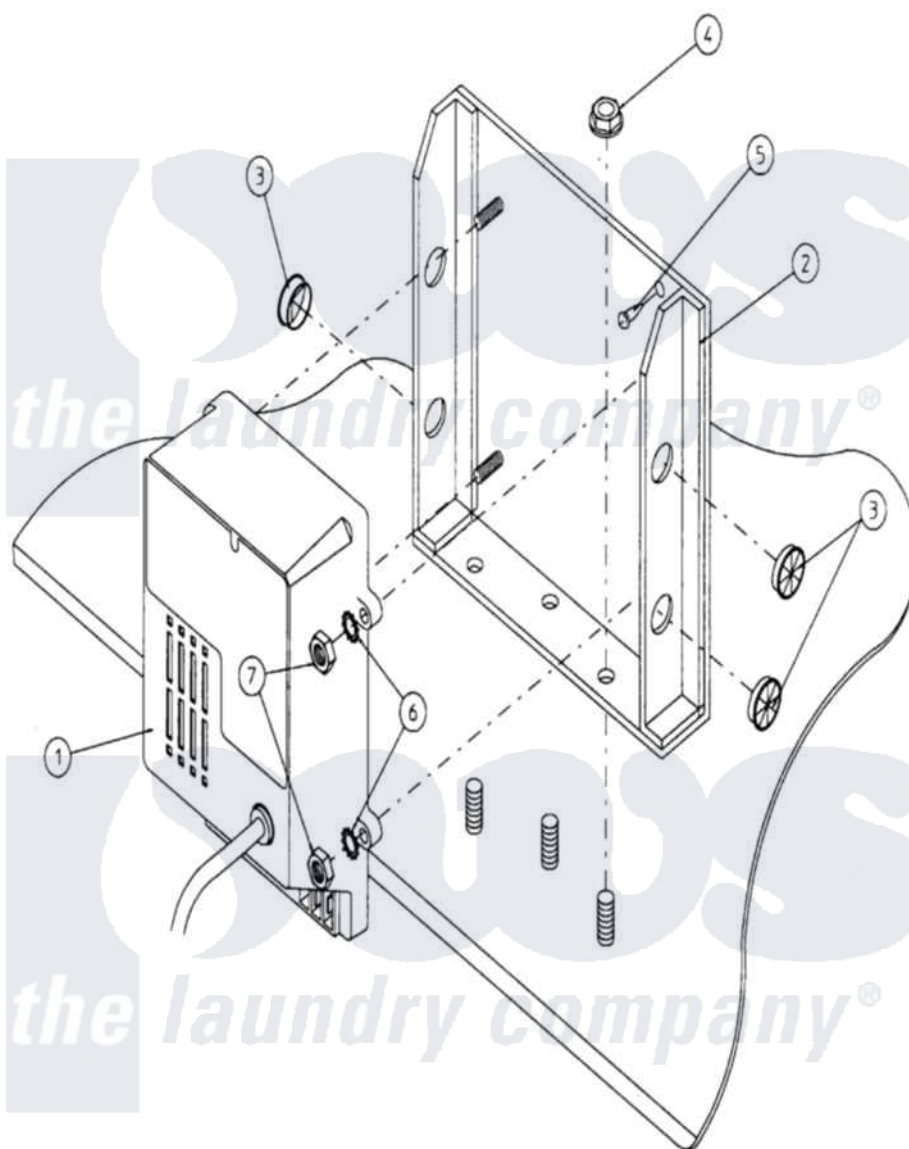

Maytag MDG170P1HW 17 - D.S.I. MODULE MOUNT ASSEMBLY

Maytag Residential Maytag MDG170P1HW Dryer Parts Parts Diagram 17 - D.S.I. MODULE MOUNT ASSEMBLY
 Click on the part number to view part

Item	Original Part Number	Replaced By	Status	Part Description
000	W10124350		Not Available	ORDER PARTS FROM AMERICAN DRYER CORP AT 508-678-9000
001	A880815			MODULE, DSI (50HZ/60HZ)
002	A820100	8-20-100		Key
003	A121400	121400		7 8 Unive
004	A152014	152014		1 4-20 Ser
005	A150301	150301		8-18 X 7
006	A153010	153010		6 Internal
007	A152000			6-32 HEX N