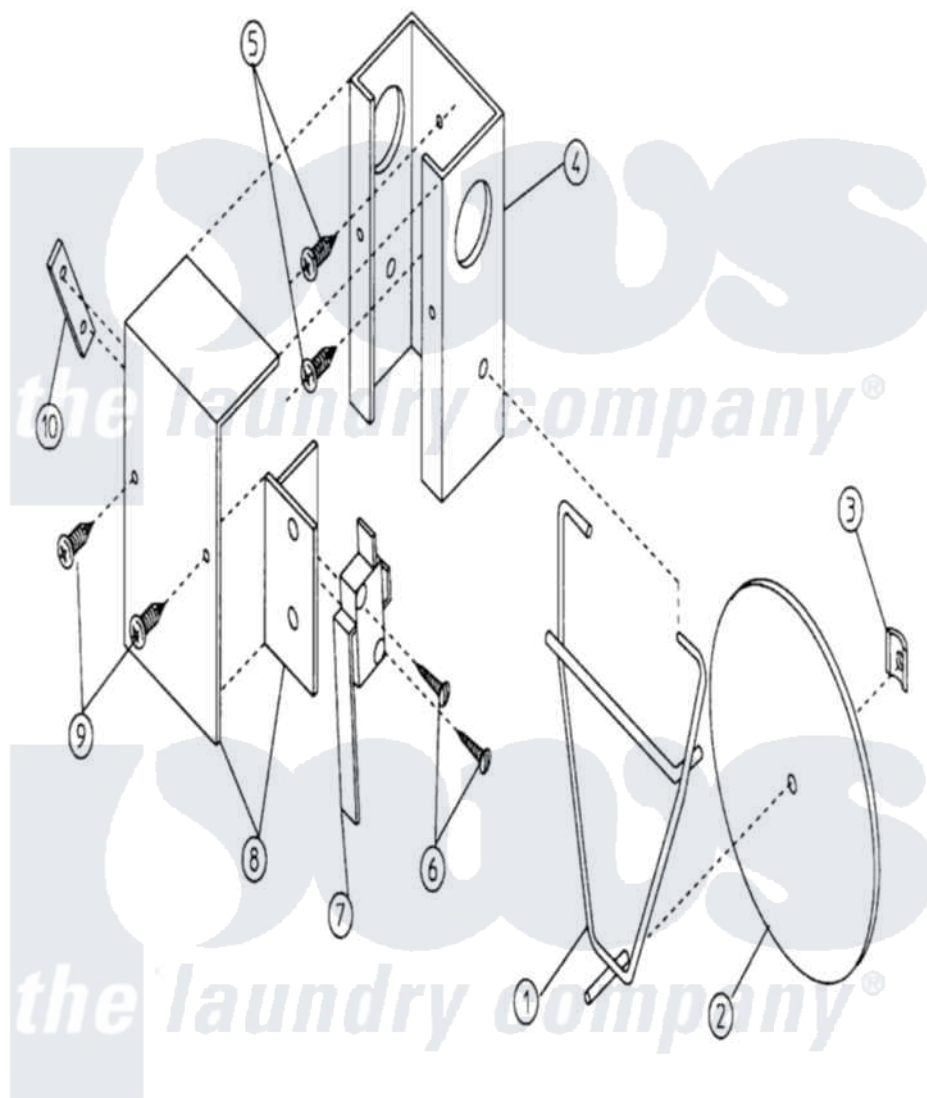

Maytag MDG170P1HW 18 - SAIL SWITCH ASSEMBLY

Maytag Residential Maytag MDG170P1HW Dryer Parts Parts Diagram 18 - SAIL SWITCH ASSEMBLY
 Click on the part number to view part

Item	Original Part Number	Replaced By	Status	Part Description
000	W10124350		Not Available	ORDER PARTS FROM AMERICAN DRYER CORP AT 508-678-9000
001	A105500	W10146641		Std Sail S
002	A319202	W10146866		Sail Switch
003	A154002	154002		1 8 Push O
004	A802800	802800		Sail Switch
"	A802801	802801		Sail Switch
005	A150300	5307527001		Switch
006	A150303	150303		4 X 3 4 P
007	A122200	122200		Sail Switch
008	A802799	802799		Sail Sw.bo
009	A150309	W10146761		10-16 X 1
010	A154004	154004		Tinneman