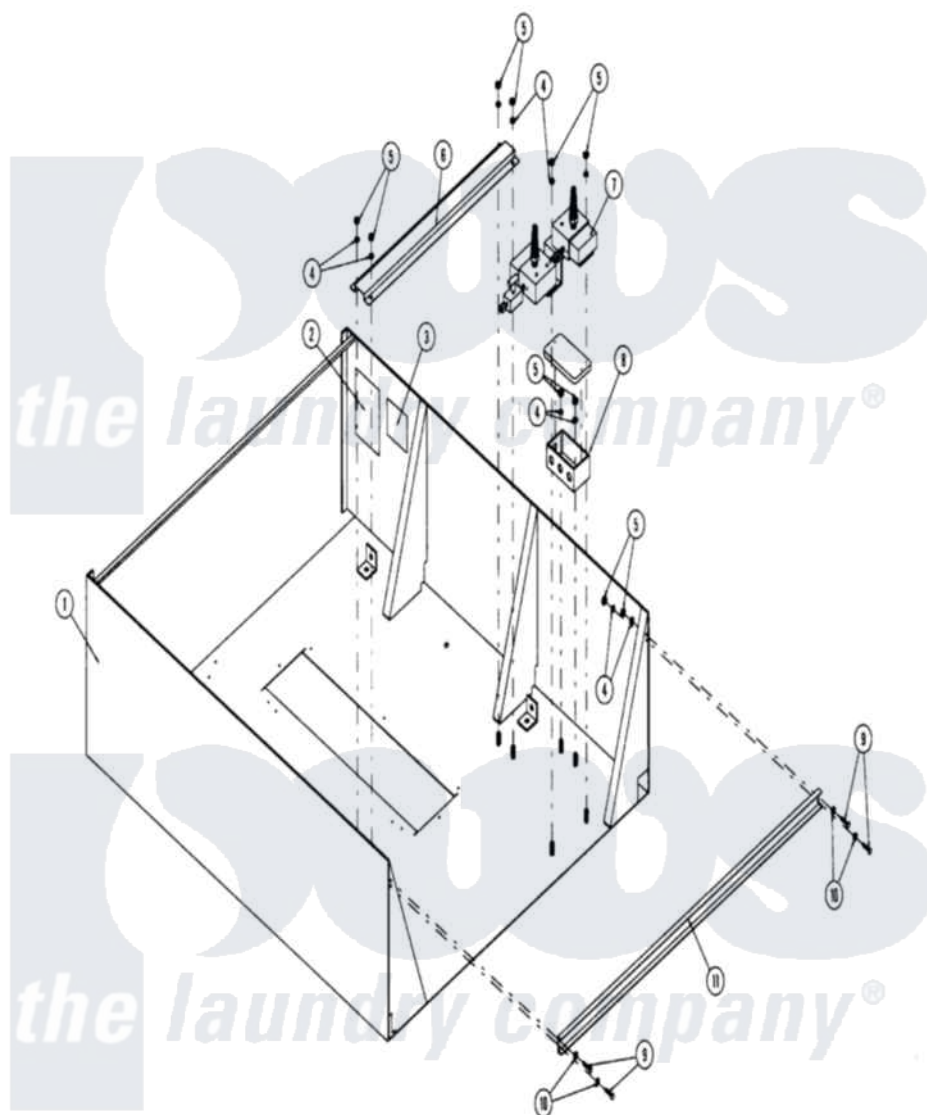

Maytag MDG170P1HW 20 - TOP CONSOLE ASSEMBLY

Maytag [Residential Maytag MDG170P1HW Dryer Parts](#) Parts Diagram 20 - TOP CONSOLE ASSEMBLY
 Click on the part number to view part

Item	Original Part Number	Replaced By	Status	Part Description
000	W10124350		Not Available	ORDER PARTS FROM AMERICAN DRYER CORP AT 508-678-9000
001	A821085	821085		ADG-170 S.
002	A112554			LABEL, PHASE 5 (OPL PROGRAM LOCATION SUMMARY)
003	W10124350		Not Available	LABEL, DRYER DATA
004	A153007	153007		1 4 Split
005	A152005	152005		3 8-16 Hex
006	A332323	332323		170 170ML
007	A821105	821105		ADG-145 17
008	A121104	121104		Junction B
"	A121105	121105		Junction B
009	A150615		Not Available	BOLT (No. 1/4-20 X 3/4")
010	A153018	153018		1 4 Flat
011	A332186	332186		Ad-170 175