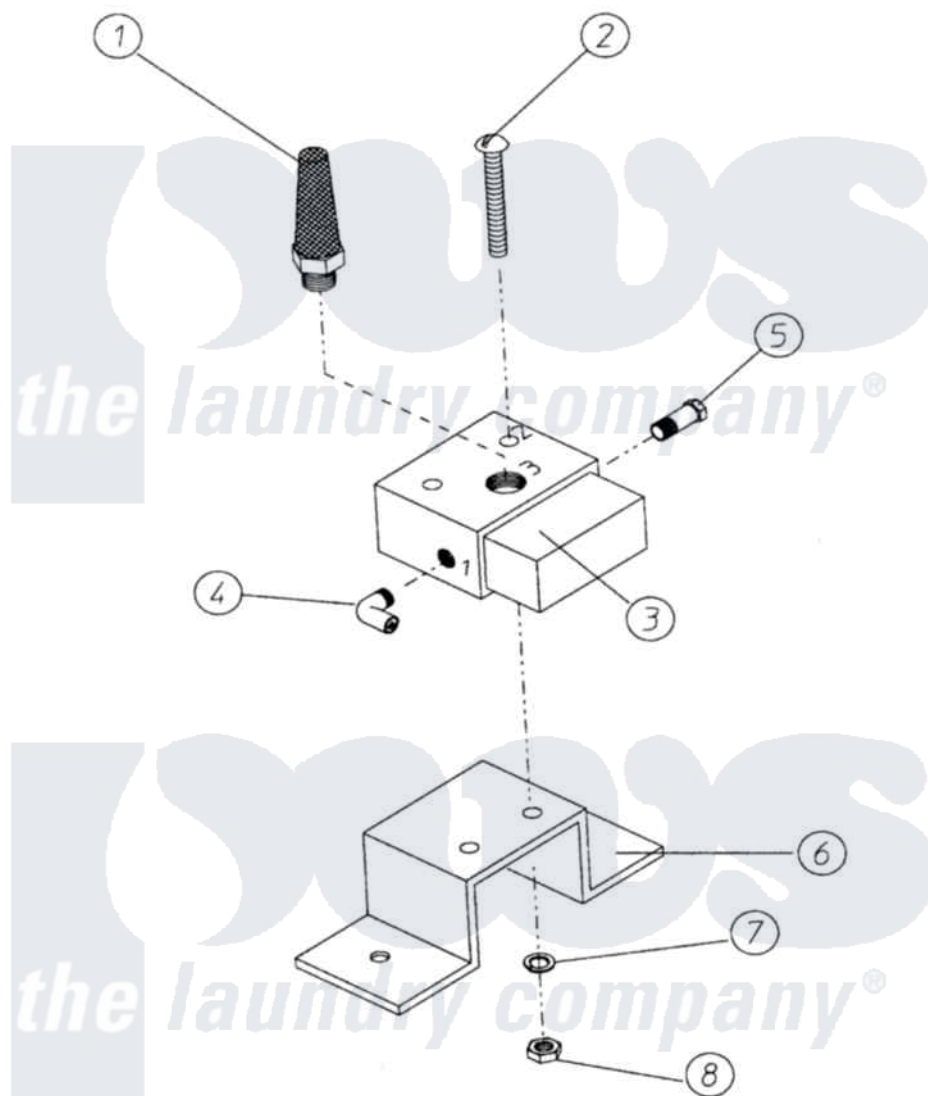

Maytag MDG170P1HW 21 - PNEUMATIC VALVE ASSEMBLY

Maytag [Residential Maytag MDG170P1HW Dryer Parts](#) Parts Diagram 21 - PNEUMATIC VALVE ASSEMBLY
 Click on the part number to view part

Item	Original Part Number	Replaced By	Status	Part Description
000	W10124350		Not Available	ORDER PARTS FROM AMERICAN DRYER CORP AT 508-678-9000
001	A100520	100520		1/8 NPT S
002	A150002	150002		6-32 X 1
003	A100498	100498		3 Way Valve
"	A821105	821105		ADG-145 17
004	A143268	143268		1/8 90 BR
005	A100472	100472		1/4 Poly X
006	A330987	330987		15-575 Stm
007	A153010	153010		6 Internal
008	A152000			6-32 HEX N