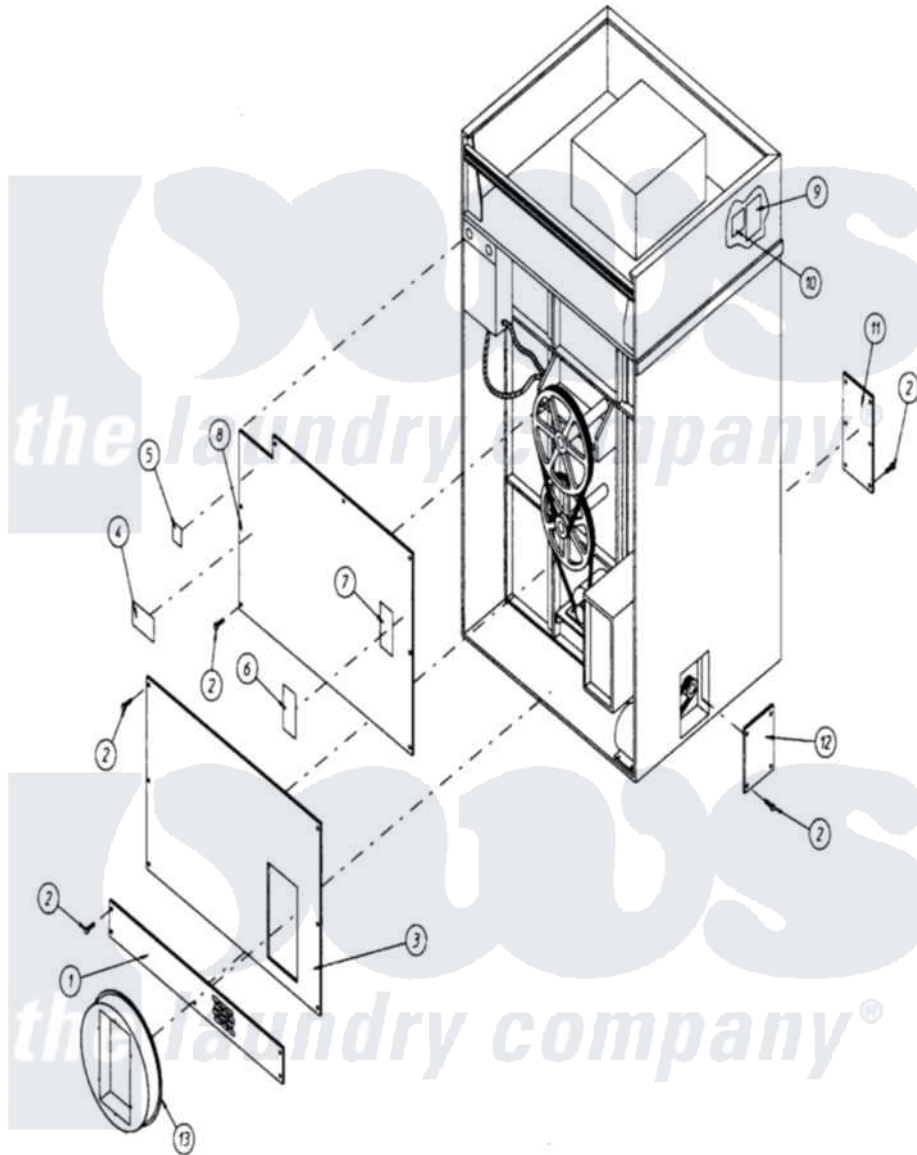

# Maytag MDG170P1HW 22 - BACKGUARD ASSEMBLY

Maytag Residential Maytag MDG170P1HW Dryer Parts Parts Diagram 22 - BACKGUARD ASSEMBLY  
 Click on the part number to view part

Item	Original Part Number	Replaced By	Status	Part Description
000	W10124350		Not Available	ORDER PARTS FROM AMERICAN DRYER CORP AT 508-678-9000
001	A332328	<a href="#">332328</a>		Ad-170 S.E
002	A150301	<a href="#">150301</a>		8-18 X 7
003	A821096	<a href="#">821096</a>		Ad-170 S.E
004	A112014			LABEL, HIGH VOLTAGE (ONLY)
005	A112017			LABEL, NAME/ADDRESS/TELEPHONE (ONLY)
006	A112230		Not Available	LABEL, INSTALLATION INSTRUCT. (ONLY)
007	A112519			LABEL, ROUTINE MAINTENANCE (ONLY)
008	A821095	<a href="#">821095</a>		ADG-145 Ad
009	A112554			LABEL, PHASE 5 (OPL PROGRAM LOCATION SUMMARY)
010	W10124350		Not Available	LABEL, DRYER DATA

011	A332295	Not Available	PANEL, ACCESS BLOWER HSG. FRT. (SPECIFY COLOR WHEN ORDERING)
012	A332309	Not Available	PANEL, ACCESS (SIDE) (SPECIFY COLOR WHEN ORDERING)
013	A821092	<a href="#">821092</a>	ADG E-170-