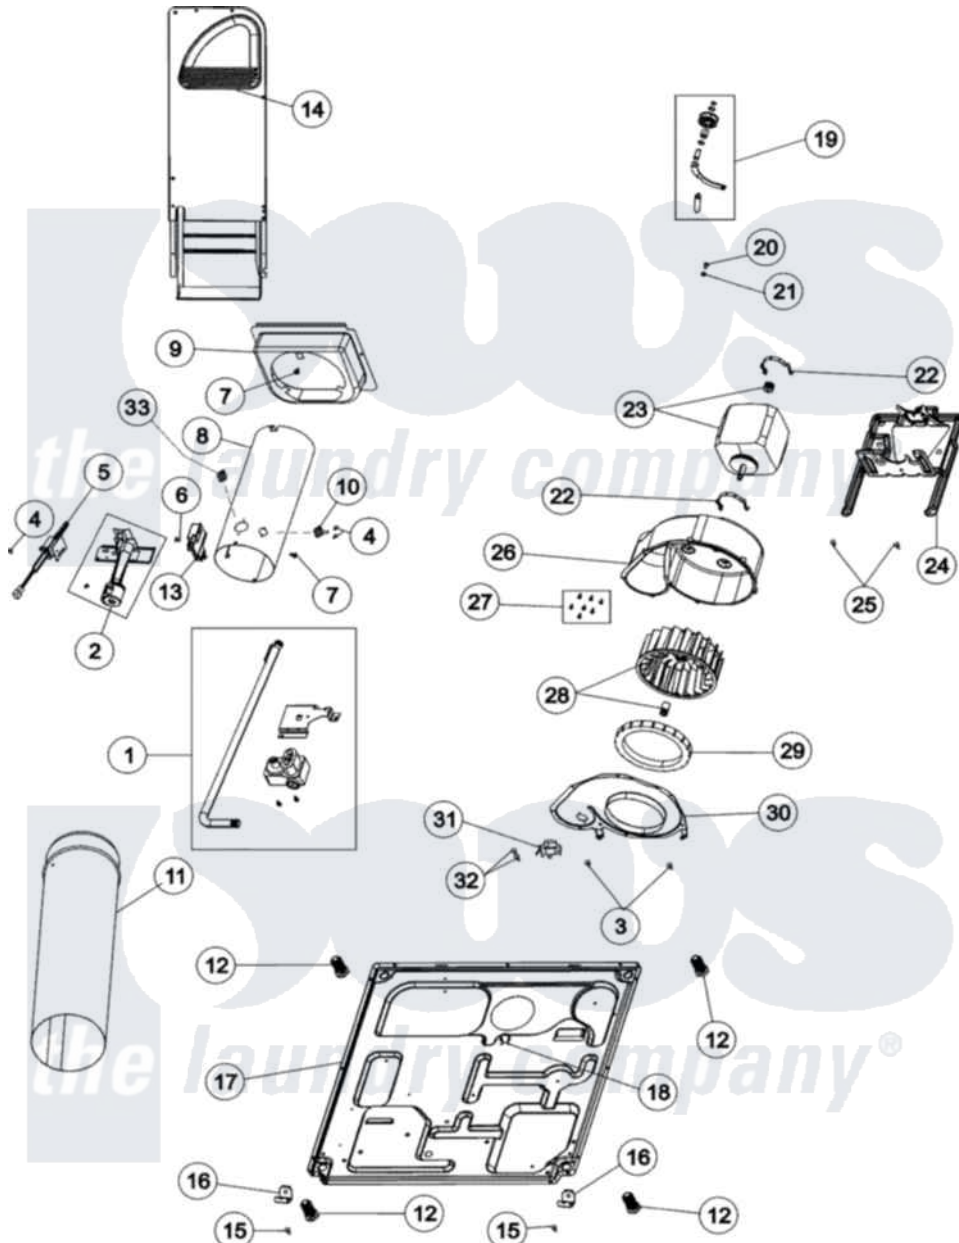

Maytag MDG208DAWW 01 - BASE, HEATER & MOTOR

Maytag Residential Maytag MDG208DAWW Dryer Parts Parts Diagram 01 - BASE, HEATER & MOTOR
 Click on the part number to view part

Item	Original Part Number	Replaced By	Status	Part Description
1	37001127			Valve And Pipe Assembly
2	649P3	LPK1		LP Gas Con
"	Y56234	37001304		Burner Ign
"	650P3			Kit, Gas Burner Conversion
3	503688			Screw, 10B-16 X .34 I
4	56692	8281196		Screw
5	40069801	37001308		Ignitor
6	23222	3177991		Screw
7	503688			Screw, 10B-16 X .34 I
8	37001041	37001303		Duct- Comb
9	500122	510101		Shroud Heat Duct
10	Y61886			Thermostat, Limit-Blk
11	505518			Duct, Exhaust
12	Y500101			Leg, Leveling
13	Y56231	338906		Radiant, Sensor
14	503605			Assembly, Heater Duct

15	27001200		Screw
16	37001145		Clip, Front Panel
17	37001156		Dryer Base
18	504034		Clip, Wire
19	37001287		Assembly, Idler Lever/Shaft/Pulley
20	500824		Screw, 1/4-20 Unc Hex
21	27001225		Nut, Jam Mid Lock 1/4-20
22	Y58047	660658	Clamp, Motor Mounting 343481 685441
23	40048501	2200376	Motor
24	503613		Mount, Motor
25	27001200		Screw
26	56020		Housing, Blower
27	31260		Screw, No.8 X 3/8 Ind H
28	56000	510139P	Assembly Blower Fan Package
29	37001119		Seal, Blower Housing
30	500078	511969P	Kit Blower Housing And Cover
31	37001136		Thermostat, Cycling 146F
32	501086	90767	Screw, 8A X 3/8 HeX Washer Head Tapping
33	40113801		Fuse, Thermal