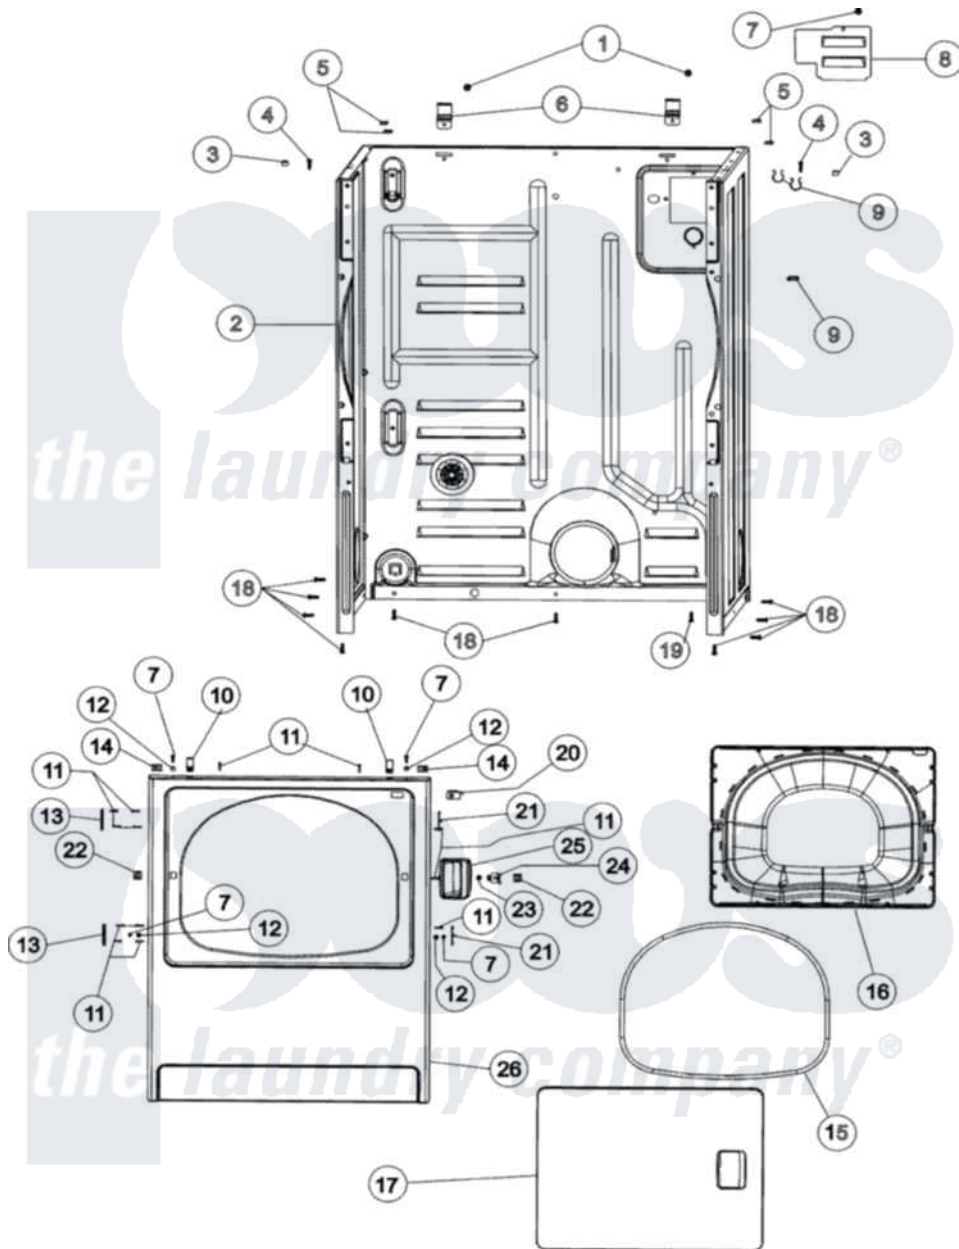

Maytag MDG208DAWW 02 - CABINET & FRONT PANEL

Maytag Residential Maytag MDG208DAWW Dryer Parts Parts Diagram 02 - CABINET & FRONT PANEL
 Click on the part number to view part

| Item | Original Part Number | Replaced By | Status | Part Description |
|------|--------------------------|--------------------------|--------|-----------------------------|
| 1 | 503688 | | | Screw, 10B-16 X .34 I |
| 2 | 37001155 | 37001284 | | Cabinet As Pack |
| 3 | 505187 | | | Locator, Panel |
| 4 | 32671 | Y014874 | | Screw, Idler Arm And Sleeve |
| 5 | Y56128 | | | Pad, Bumper |
| 6 | 500003 | | | Hinge, Top |
| 7 | 32671 | Y014874 | | Screw, Idler Arm And Sleeve |
| 8 | 503293 | | | Plate, Access Cover |
| 9 | 504034 | | | Clip, Wire |
| 10 | 25-7220 | | | Clip, Cabinet Top |
| 11 | 37001030 | | | Screw, No.8ab-16 x 3/4 Fh |
| 12 | 505187 | | | Locator, Panel |
| 13 | Y503676 | | | Hinge, Door And Top |
| 14 | 213280 | 204439 | | Screw And Fstner Assembly |
| 15 | 504005 | 511056 | | Seal Front Panel |
| 16 | 37001028 | | | Seal And Liner, Assembly |

| | | | |
|----|--------------------------|---------------------------|------------------------|
| 17 | 37001029 | | Door, Dryer |
| 18 | 27001200 | | Screw |
| 19 | 20530 | | Screw, 10-24 x 3/8 Hex |
| 20 | Y504570 | W10169313 | Switch-Dor |
| 21 | 503126 | | Plug, Hinge Hole |
| 22 | 54660 | LA-1003 | Door Catch Kit |
| 23 | 500039 | 510181 | Strike Doormetal |
| 24 | 40116201 | | Bracket, Door Strike |
| 25 | 33001241 | | Handle, Door |
| 26 | 37001154 | | Front Panel - White |