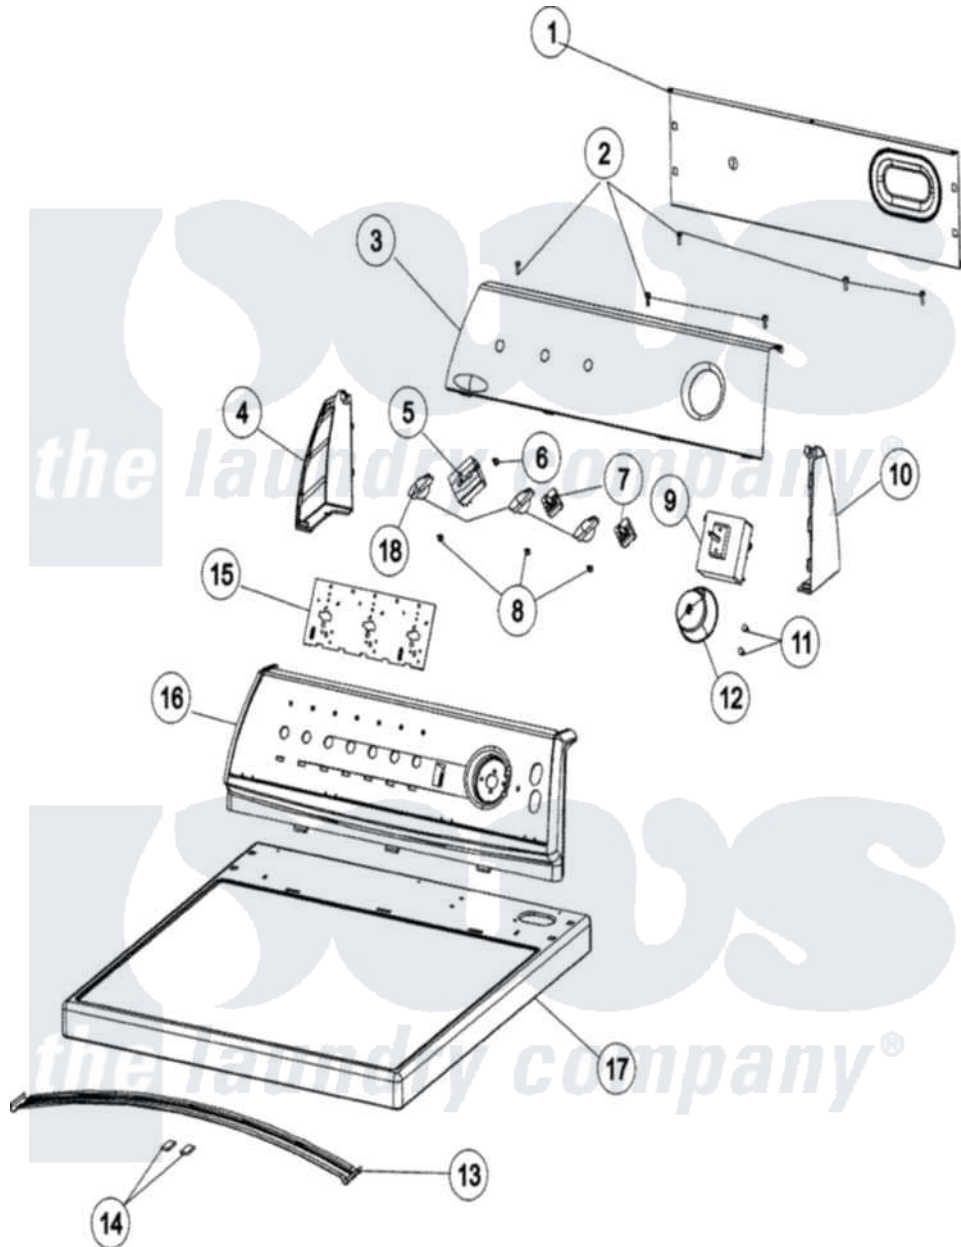

Maytag MDG208DAWW 03 - CONTROL PANEL & TOP

Maytag Residential Maytag MDG208DAWW Dryer Parts Parts Diagram 03 - CONTROL PANEL & TOP
 Click on the part number to view part

Item	Original Part Number	Replaced By	Status	Part Description
1	37001233			Shield, Backguard
2	37001209			Facia
3	21001965			Frame, Control Panel, Support
4	21001523			Endcap
5	501086	90767		Screw, 8A X 3/8 HeX Washer Head Tapping
6	31001567			Knob/Skirt, Timer
7	56486		Not Available	BRACE, TOP
8	37001031	3370225		Screw
9	37001251			Timer - Dryer
10	21002080			Switch, Rocker
11	503688			Screw, 10B-16 X .34 I
12	37001164			Switch, Temp - 3 Position
13	21001517			Shield, Control
14	21001519			Endcap
15	31260			Screw, No.8 X 3/8 Ind H
16	500121	510189		Pad Felt