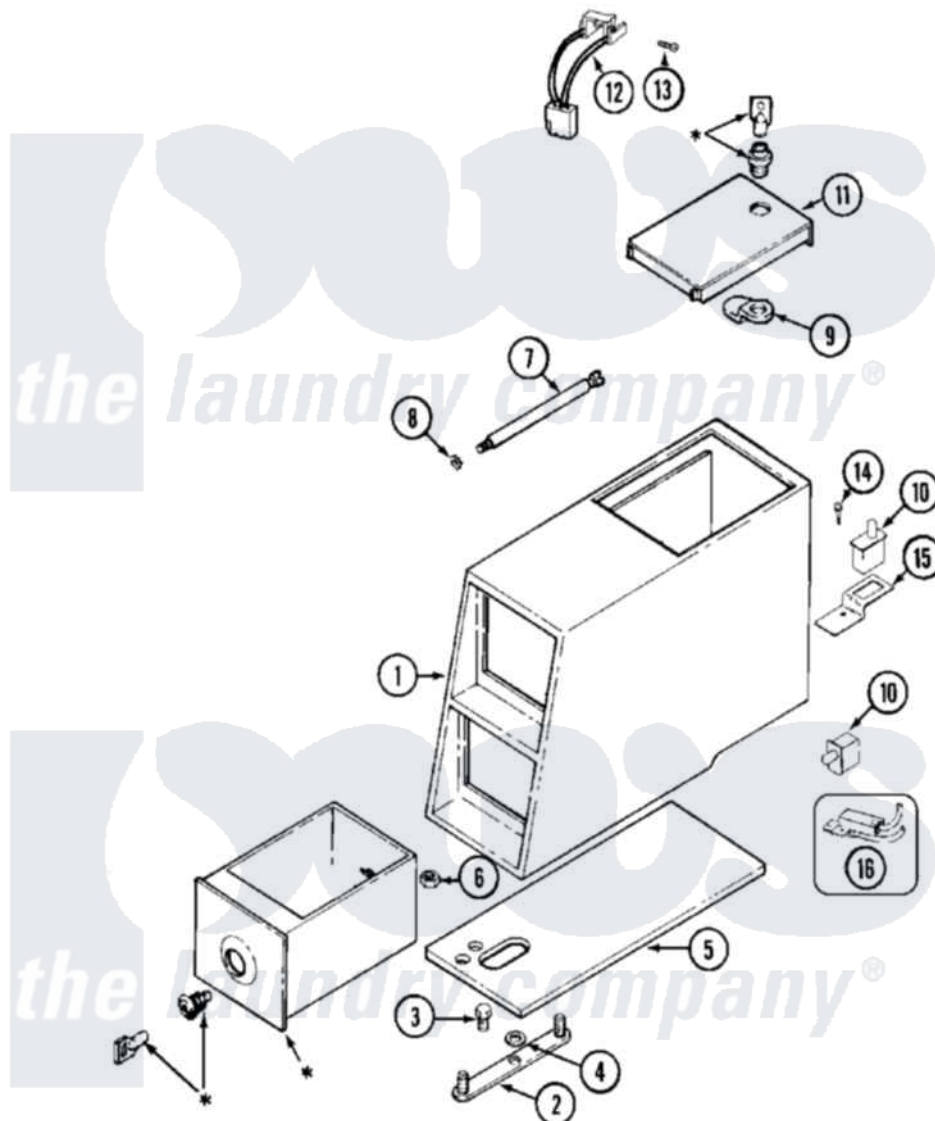

# Maytag MDG21PDAGW 02 - CONTROL CENTER

\* CONTACT YOUR COMMERCIAL LAUNDRY DISTRIBUTOR

Maytag [Residential Maytag MDG21PDAGW Dryer Parts](#) Parts Diagram 02 - CONTROL CENTER

[Click on the part number to view part](#)

Item	Original Part Number	Replaced By	Status	Part Description
001	212276	<a href="#">W10116760</a>		Screw
"	<a href="#">22002480</a>			Vault, Coin PD Coin Drop Supplied By Dist.
002	22001810		Not Available	STRAP, MOUNTING
003	22002925	<a href="#">3370225</a>		Screw
004	22002350	<a href="#">910309</a>		Washer, Mounting Strap
005	<a href="#">22002072</a>			Gasket, Control Center
006	Y052740	<a href="#">62739</a>		Nut, Lock
007	<a href="#">213035</a>			Bolt, Locking
008	<a href="#">910181</a>			Lockwasher, Terminal Block
009	<a href="#">22003677</a>			Nut, Locking Cam
010	<a href="#">22002536</a>			Switch, Sensor
011	<a href="#">22003679</a>			Timer Access Door Assembly
012	<a href="#">22001965</a>			Optic Switch Assembly
013	<a href="#">314665</a>			Screw, Switch Assembly
014	212276	<a href="#">W10116760</a>		Screw
015	<a href="#">22001404</a>			Bracket, Service Switch