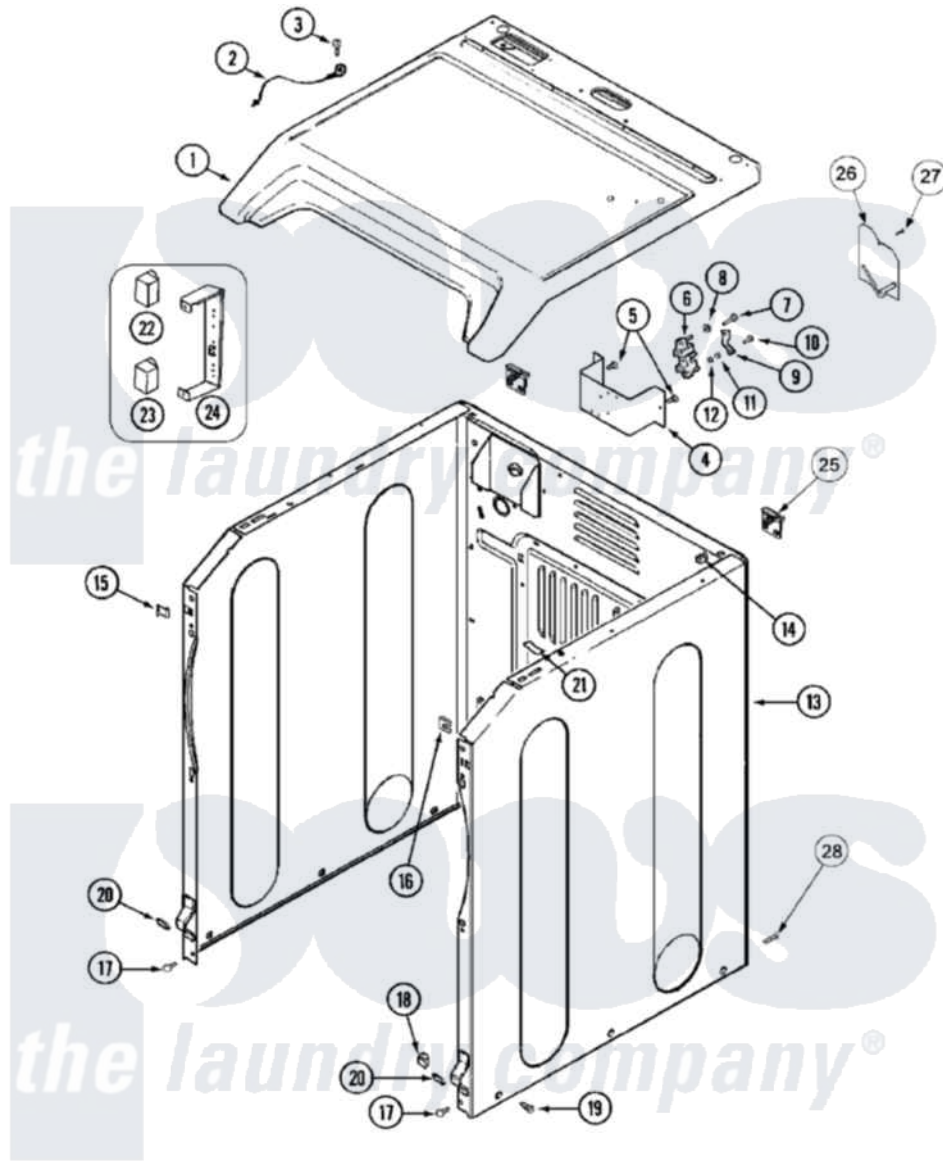

Maytag MDG21PDAGW 03 - CABINET FRONT

Maytag [Residential Maytag MDG21PDAGW Dryer Parts](#) Parts Diagram 03 - CABINET FRONT
 Click on the part number to view part

Item	Original Part Number	Replaced By	Status	Part Description
001	33002704	33002629		Cover, Top
002	205810			Wire, Ground
003	211252			Screw, Ground Wire
004	NLA		Not Available	BRACKET, TERMINAL BLOCK---NA
005	22001995			Screw Note: Screw, Tumbler Front And Shroud
006	33002106			Shield, Terminal Block
"	33002259			Block, Terminal
007	Y312209	W10001200		Screw
008	Y311270			Washer, Terminal Block
009	Y312184			Strap, Grounding
010	NLA		Not Available	SCREW---NA
011	311484	112432		Nut
012	33002388			Washer
013	22003639			Cabinet Assembly
014	33002194			Nut, Speed

015	22002049		Clip Note: Clip, Front Panel
016	213280	204439	Screw And Fstner Assembly
017	22001995		Screw Note: Screw, Tumbler Front And Shroud
018	22003298		Retainer, Wire
019	213007		Xfor Cabinet See Cabinet, Back
020	22002239		Clip, Front Panel
021	33001836		Strap, Top Cover Support
022	206824	W10133335	Relay, Motor
023	22001078	3177991	Screw
"	306398		Relay, Heater
024	314627		Bracket, Relays
"	Y251119	3177991	Screw
025	22003367	22004095	Hinge, Plastic
026	33001795		Cover, Terminal Block
027	22001995		Screw Note: Screw, Tumbler Front And Shroud
028	22001995		Screw Note: Screw, Tumbler Front And Shroud
029	216183		Grommet, Cord Export
"	22003540		Cord, Power
"	22003705	Not Available	ADAPTER, CORD EXPORT