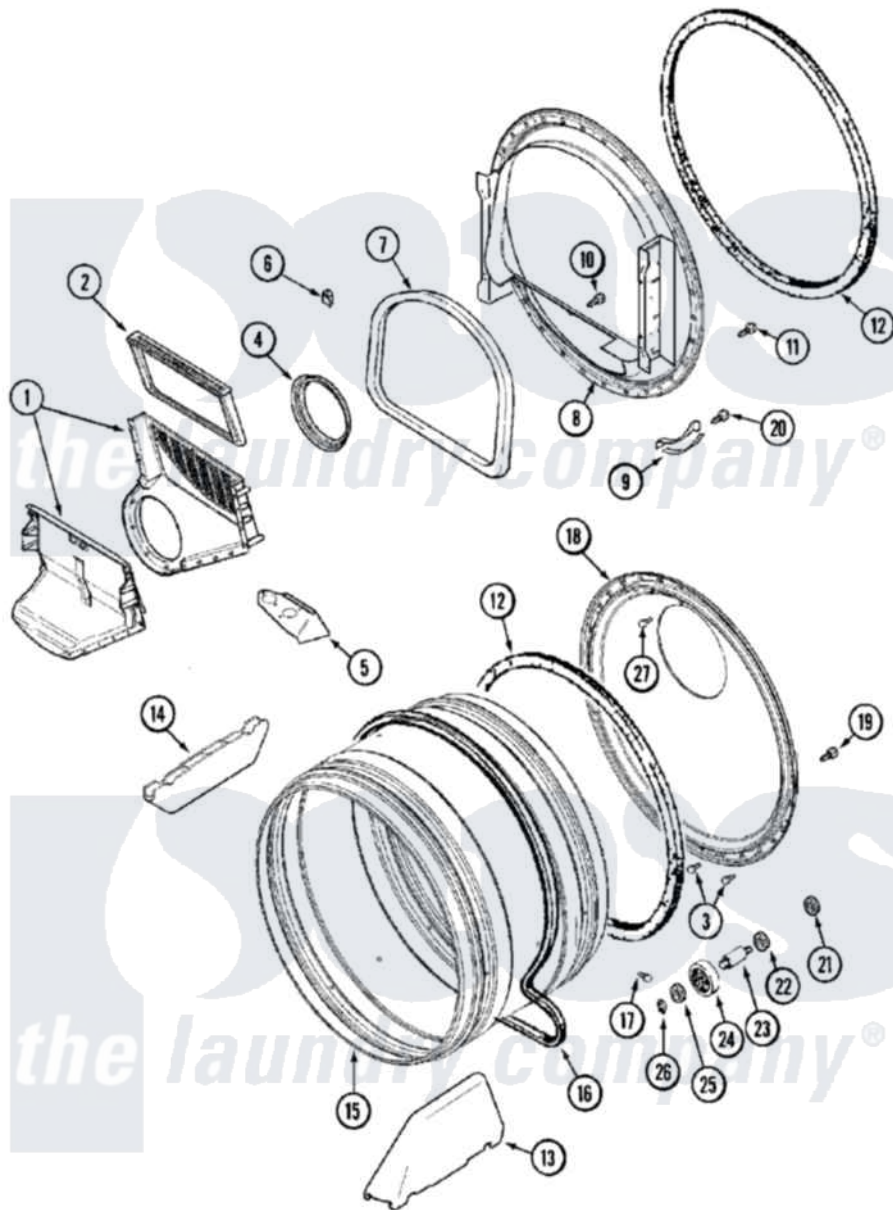

Maytag MDG21PDAGW 05 - TUMBLER

Maytag [Residential Maytag MDG21PDAGW Dryer Parts](#) Parts Diagram 05 - TUMBLER
 Click on the part number to view part

Item	Original Part Number	Replaced By	Status	Part Description
001	33001799			Outlet Duct Assembly Note: Outlet Duct Assembly
002	33001804	33002790		Lint Filter
003	22002925	3370225		Screw
004	33002560			Seal, Blower
005	33001837			Cover, Thermostat
006	Y310376			Clip, Door Switch Harness
007	33002094			Seal, Door
008	33001802			Front, Tumbler
009	306508			Tumbler Bearing Kit ----W
010	NLA		Not Available	SCREW---NA
011	33001855	33002917		Screw, No.10-16
012	33001807			Seal, Tumbler
013	33001756	33002032		Baffle
014	33001755			Baffle
015	33001794	33001889		Tumbler
016	33002535			V-Belt

017	33001788	33002973	Screw, No.9-15 X 1.00 Hx WS
018	33001801		Back, Tumbler
019	33002190		SCrew, C BraCe, BraCket, Cabinet
020	210720		Rivet, Bearing To Tumbler Fmt
021	33001443		Nut, Hex
022	312535		Washer, Vault Mounting Brk.
023	Y312948	6-3129480	Shaft- Tumbler
024	12001541		Drum Roller/Washer Assembly--W
025	312535		Washer, Vault Mounting Brk.
026	410233	9703438	Ring-Retrn
027	210932		Screw, No.8 X 9/16 Ctsk Note: Screw, Inlet Duct