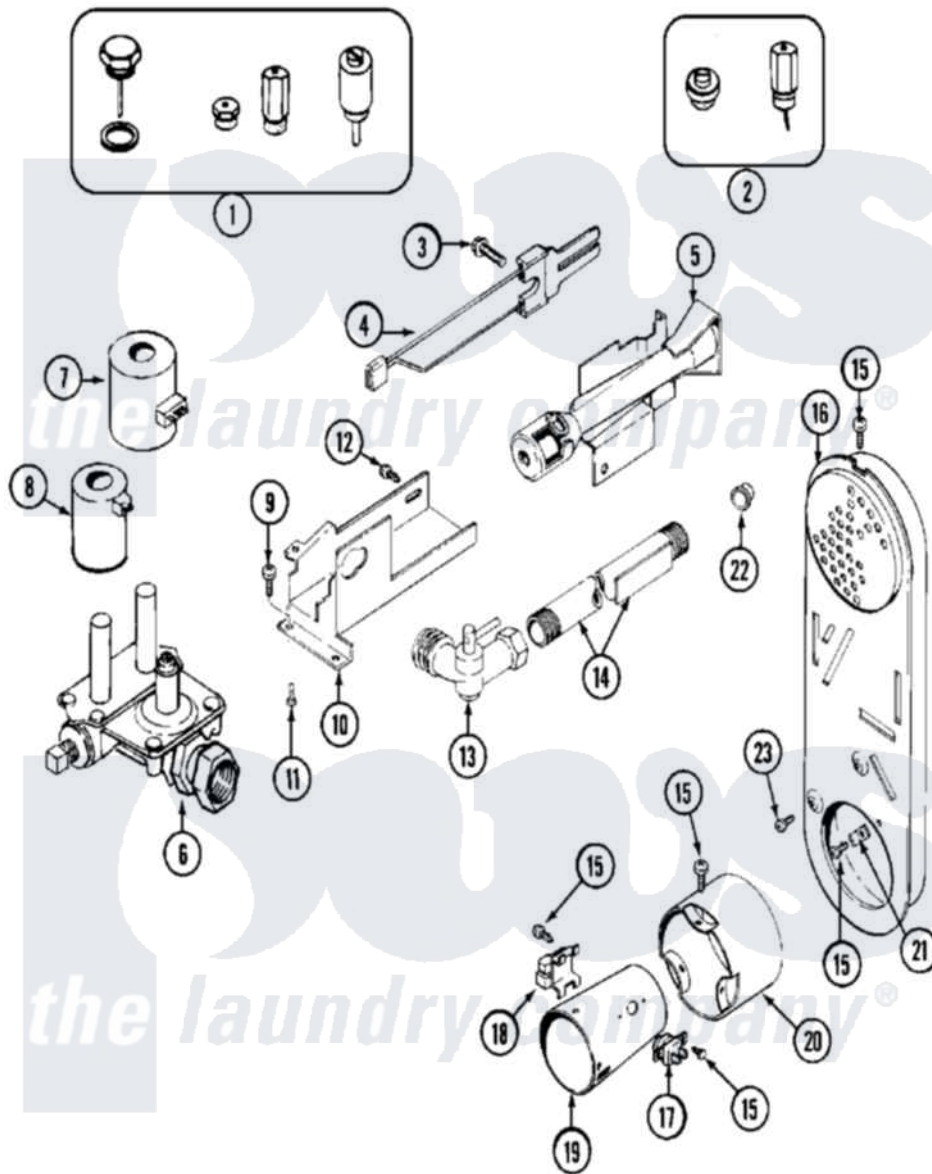

Maytag MDG21PDAGW 06 - GAS HEATER

Maytag [Residential Maytag MDG21PDAGW Dryer Parts](#) Parts Diagram 06 - GAS HEATER
 Click on the part number to view part

Item	Original Part Number	Replaced By	Status	Part Description
001	Y308378	W10402145		LP Gas Con
002	Y308377		Not Available	CONVERSION KIT (LP TO NATURAL)
003	304971			Screw Note: Screw, Igniter
004	304970	4391996		Ignitor
"	33002789			Igniter Assembly
005	33002706	33002793		Burner Assembly
"	33002793			Burner Assembly
006	307927			Valve, Gas
007	33002707	Y307931		Coil, Holding And Booster
008	33002708	307930		Coil, Secondary
009	314082	90767		Screw, 8A X 3/8 HeX Washer Head Tapping
010	33002710			Bracket, Gas Control
011	314082	90767		Screw, 8A X 3/8 HeX Washer Head Tapping
012	22001995			Screw Note: Screw, Tumbler Front And Shroud

013	33001842	3406051	Elbow Union Assembly
014	33001810	Not Available	DUCT ASSY., INLET (GAS) NOTE: INLET DUCT ASSEMBLY
015	33002046	693995	Screw, Hex Head
016	33001810	Not Available	DUCT ASSY., INLET (GAS) NOTE: INLET DUCT ASSEMBLY
017	303395		Thermostat, Hi-Limit
018	Y303377	338906	Radiant, Sensor
019	33001946		Cone Assembly, Combustion
020	33001946		Cone Assembly, Combustion
021	Y312890		Retainer, Heater Chamber
022	33001693		Cap, Gas Pipe
023	22002925	3370225	Screw