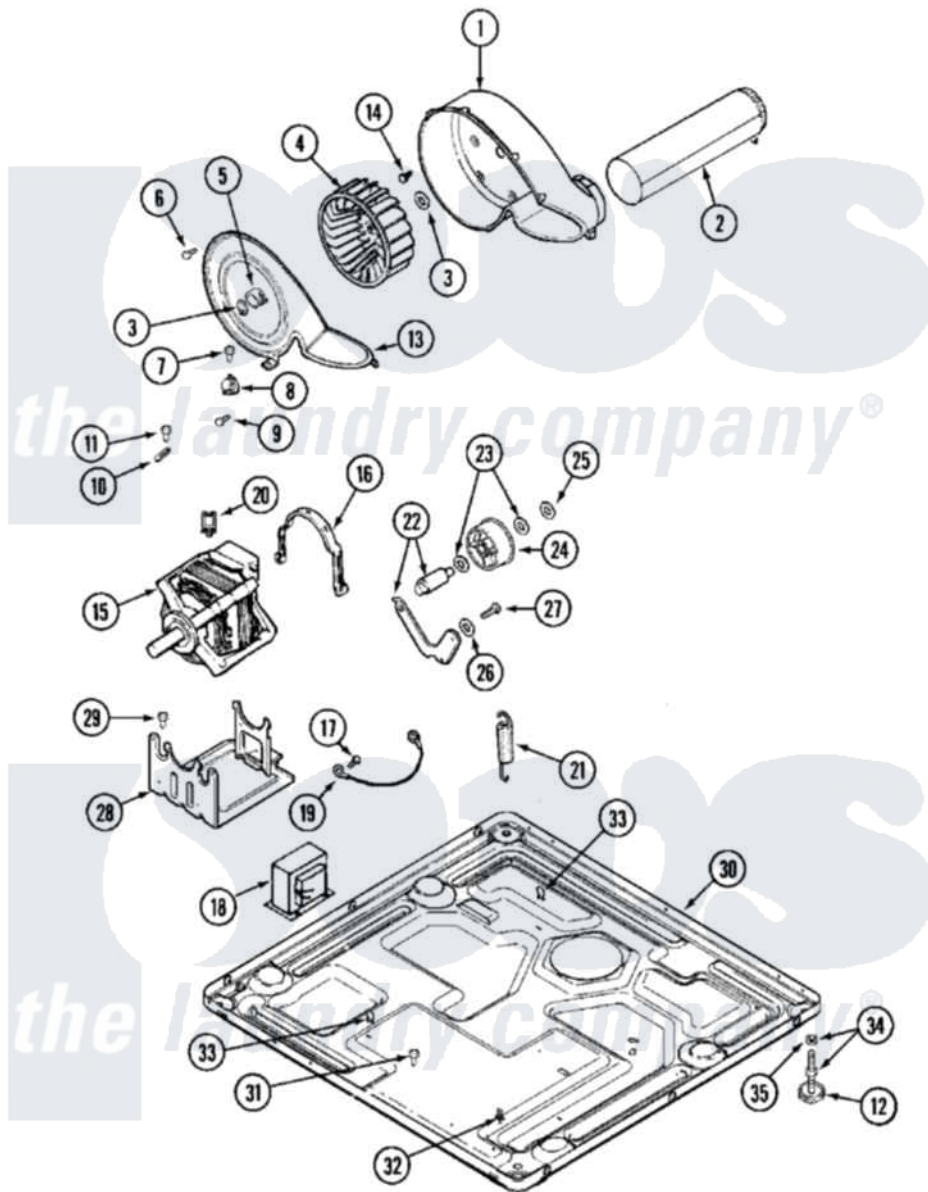

# Maytag MDG21PDAGW 07 - MOTOR DRIVE

Maytag Residential Maytag MDG21PDAGW Dryer Parts Parts Diagram 07 - MOTOR DRIVE  
 Click on the part number to view part

Item	Original Part Number	Replaced By	Status	Part Description
001	<a href="#">33001789</a>			Housing, Blower
002	<a href="#">22001995</a>			Screw Note: Screw, Tumbler Front And Shroud
"	<a href="#">33001800</a>			Duct Assembly, Exhaust
003	410233	<a href="#">9703438</a>		Ring-Retrn
004	<a href="#">33001790</a>			Wheel, Blower
"	<a href="#">33002797</a>			Wheel, Blower
005	<a href="#">312967</a>			Clamp, Blower Housing
006	33001855	<a href="#">33002917</a>		Screw, No.10-16
007	<a href="#">Y313561</a>			Screw----NA
008	<a href="#">303392</a>			Thermostat, Cycling
"	Y303391	<a href="#">33303391</a>		Thermostat, Cycling
009	22002925	<a href="#">3370225</a>		Screw
010	<a href="#">33001762</a>			Fuse, Thermal
011	NLA		Not Available	SCREW
012	<a href="#">Y314137</a>			Foot, Rubber
013	<a href="#">33002711</a>			Cover, Blower Housing