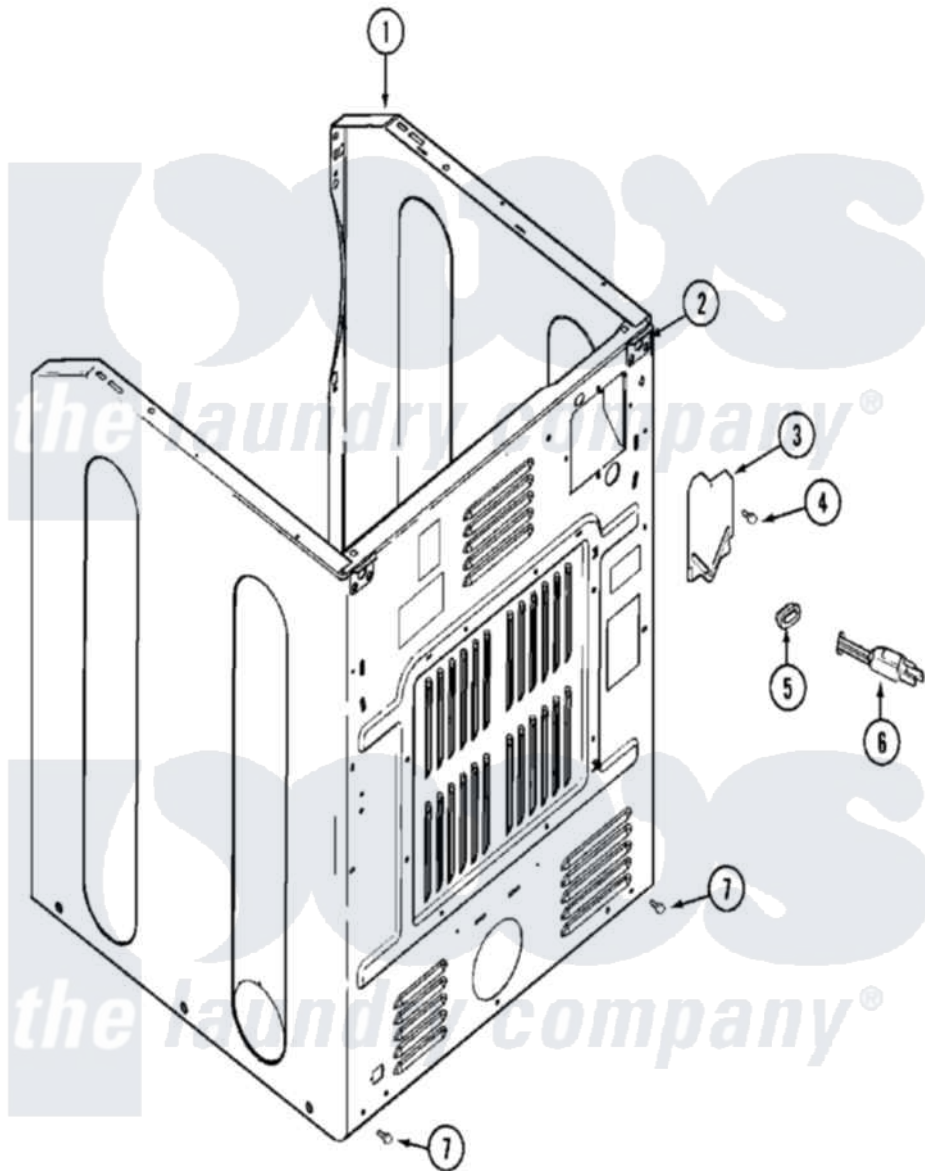

Maytag MDG21PDAWW 05 - CABINET-REAR

Maytag Residential Maytag MDG21PDAWW Dryer Parts Parts Diagram 05 - CABINET-REAR
 Click on the part number to view part

Item	Original Part Number	Replaced By	Status	Part Description
001	NLA		Not Available	CABINET ASSY (WHT-AS PK)
002	22001995			Screw Note: Screw, Tumbler Front And Shroud
"	22003367	22004095		Hinge, Plastic
003	33001795			Cover, Terminal Block
004	22001995			Screw Note: Screw, Tumbler Front And Shroud
005	211881			Grommet, Cord Part Not Used-Gas Models Only
006	208784	22003062		Cord, Power
007	22001995			Screw Note: Screw, Tumbler Front And Shroud