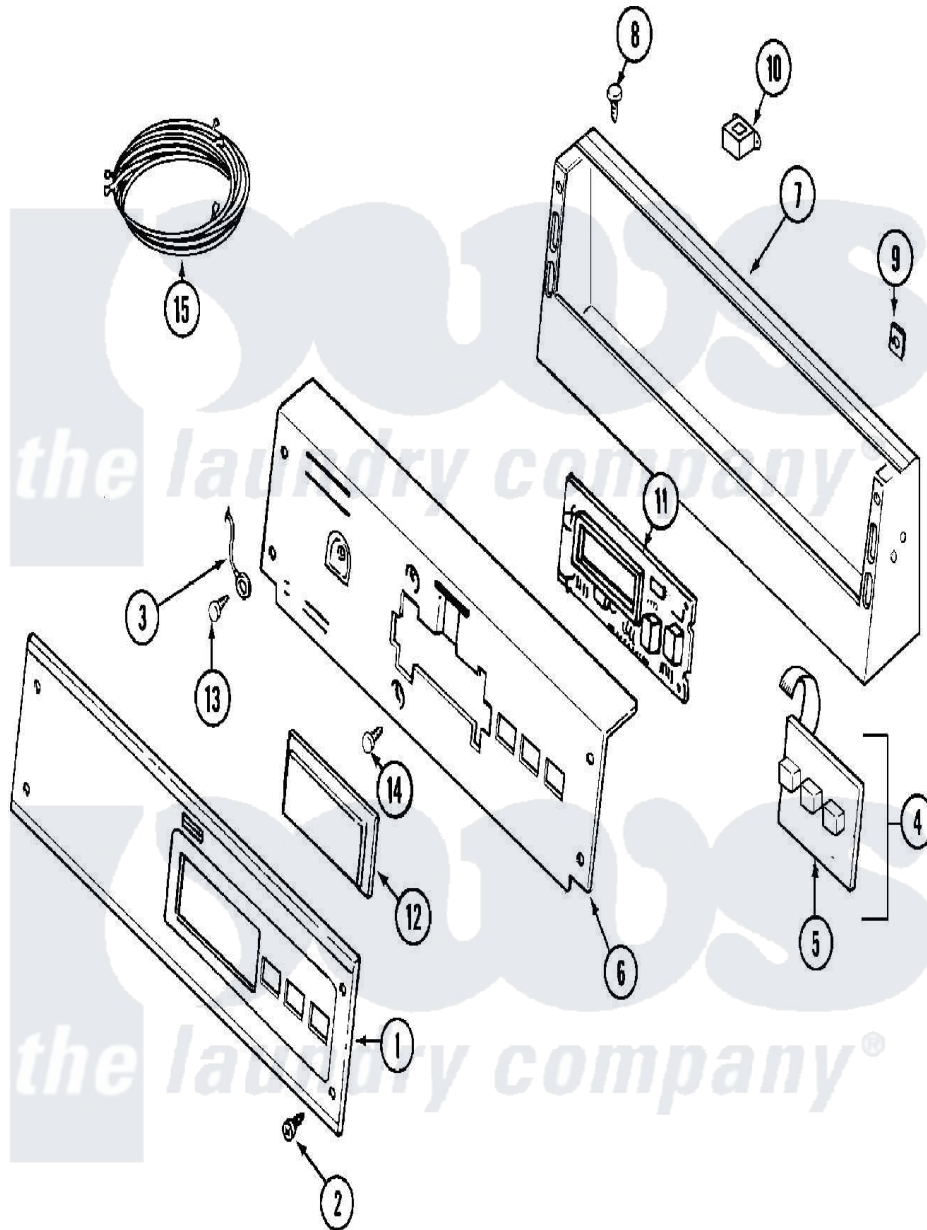

Maytag MDG21PDDGW 01 - CONTROL PANEL

Maytag [Residential Maytag MDG21PDDGW Dryer Parts](#) Parts Diagram 01 - CONTROL PANEL
 Click on the part number to view part

Item	Original Part Number	Replaced By	Status	Part Description
001	33002941			Facia - Pd/Ps
002	215506			Screw, Control Panel Overlay
003	22001959			Wire, Ground
004	215527	W10140652		Screw, 6-20 X 1/2
"	33002165			Backup Plate W/Switch Assembly
005	33002863	W10131113		Push Button
006	22002954			Deflector, Water
"	33002519			Bracket, Back
007	22003089			Console
"	33002501			Filter, EMI
008	22001996	3370225		Screw
009	215003			Fastener, Panel And Bracket
010	22002139			Transformer
"	22002925	3370225		Screw
011	33001204			Stand-Off, Ccontrol Board
"	33002358	W10130081		Control Board

012	22001962	W10131114	Cover, Display
013	211252		Screw, Ground Wire
014	215526		Screw, Circuit Board
015	33001953		Wire Harness, Main
"	33001973		Wire Harness, Main
016	33002712	Not Available	MANUAL, OWNERS