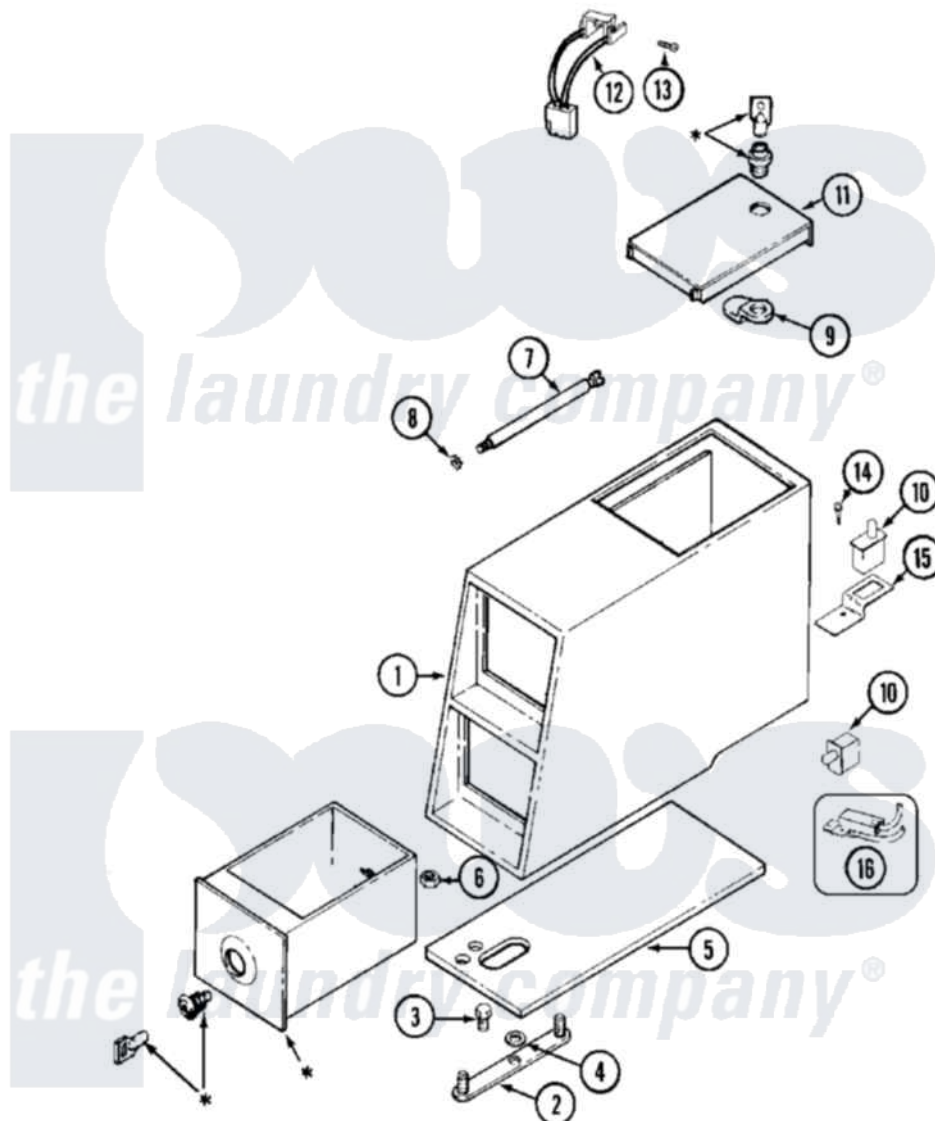

Maytag MDG21PDDGW 02 - CONTROL CENTER

* CONTACT YOUR COMMERCIAL LAUNDRY DISTRIBUTOR

Maytag [Residential Maytag MDG21PDDGW Dryer Parts](#) Parts Diagram 02 - CONTROL CENTER

[Click on the part number to view part](#)

| Item | Original Part Number | Replaced By | Status | Part Description |
|------|--------------------------|---------------------------|---------------|---|
| 001 | 22001069 | | | Screw, Vault To Control Cover |
| " | 22002480 | | | Vault, Coin PD Coin Drop Supplied By Dist. |
| 002 | 22001810 | | Not Available | STRAP, MOUNTING |
| 003 | 22002925 | 3370225 | | Screw |
| 004 | 910309 | | | Washer, Mounting Strap |
| 005 | 22002072 | | | Gasket, Control Center |
| 006 | Y052740 | 62739 | | Nut, Lock |
| 007 | 213035 | | | Bolt, Locking |
| 008 | 910181 | | | Lockwasher, Terminal Block |
| 009 | 22003677 | | | Nut, Locking Cam |
| 010 | 22002536 | | | Switch, Sensor |
| 011 | 22003679 | | | Timer Access Door Assembly |
| 012 | 22001965 | | | Optic Switch Assembly |
| 013 | 314665 | | | Screw, Switch Assembly |
| 014 | 212276 | W10116760 | | Screw |
| 015 | 22001404 | | | Bracket, Service Switch |