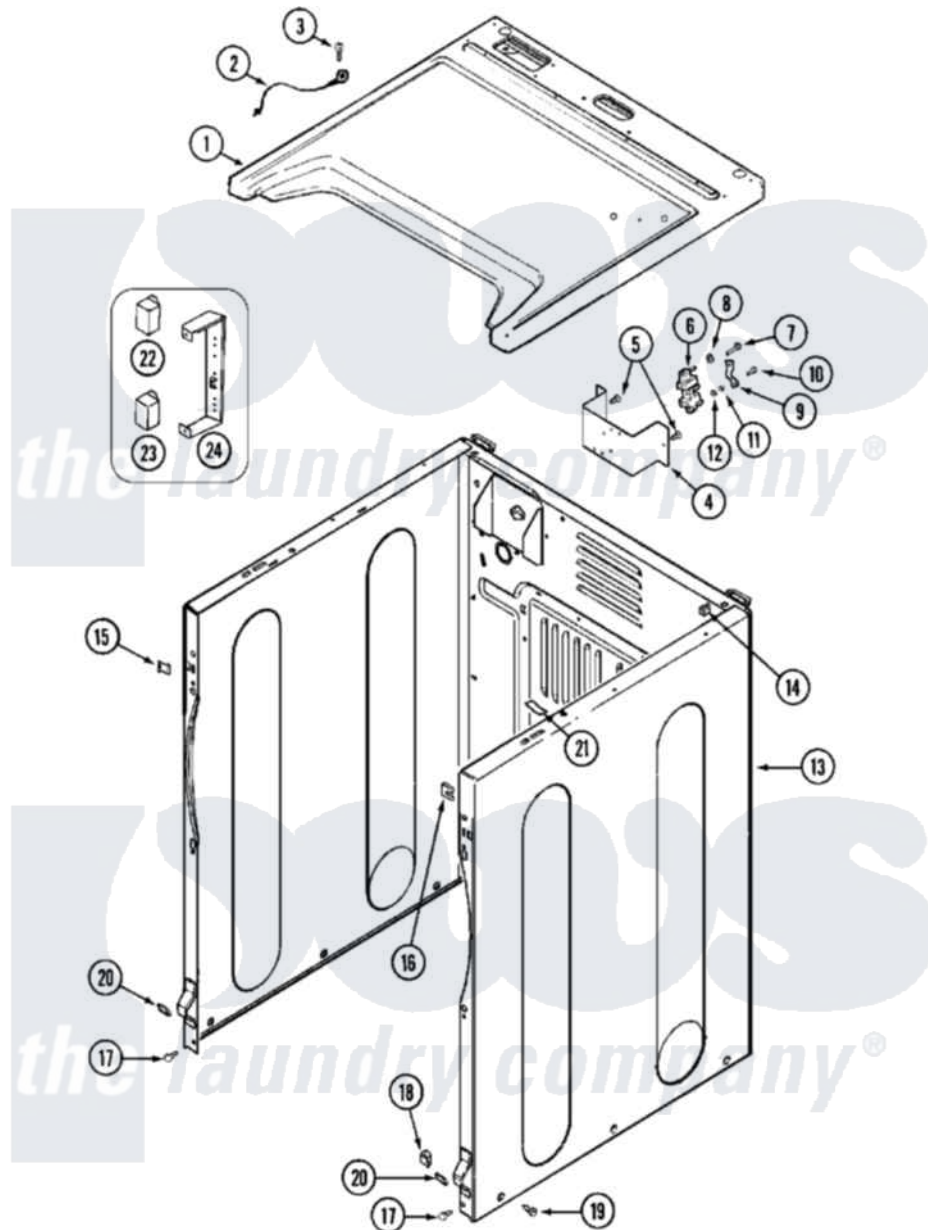

Maytag MDG21PDDGW 03 - CABINET-FRONT

Maytag [Residential Maytag MDG21PDDGW Dryer Parts](#) Parts Diagram 03 - CABINET-FRONT
 Click on the part number to view part

Item	Original Part Number	Replaced By	Status	Part Description
001	33002629			Cover, Top
002	22001959			Wire, Ground
003	210186	3370225		Screw
004	NLA		Not Available	BRACKET, TERMINAL BLOCK---NA
005	22001995			Screw Note: Screw, Tumbler Front And Shroud
006	33001244			Block, Terminal
"	33002106			Shield, Terminal Block
007	Y312209	W10001200		Screw
008	Y311270			Washer, Terminal Block
009	Y312184			Strap, Grounding
010	Y312209	W10001200		Screw
011	311484	112432		Nut
012	311093			Washer, Terminal Connection
013	22003639			Cabinet Assembly
014	310933	33002194		Nut, Speed

015	22002049		Clip Note: Clip, Front Panel
016	213280	204439	Screw And Fstner Assembly
017	22001995		Screw Note: Screw, Tumbler Front And Shroud
018	Y310376		Clip, Door Switch Harness
019	22003409	213007	Xfor Cabinet See Cabinet, Back
020	22002239		Clip, Front Panel
021	33001836		Strap, Top Cover Support
022	206824	W10133335	Relay, Motor
023	306199		Relay, Heater
"	33002969	W10133335	Relay, Motor
"	Y251119	3177991	Screw
024	211294	90767	Screw, 8A X 3/8 HeX Washer Head Tapping
"	314627		Bracket, Relays