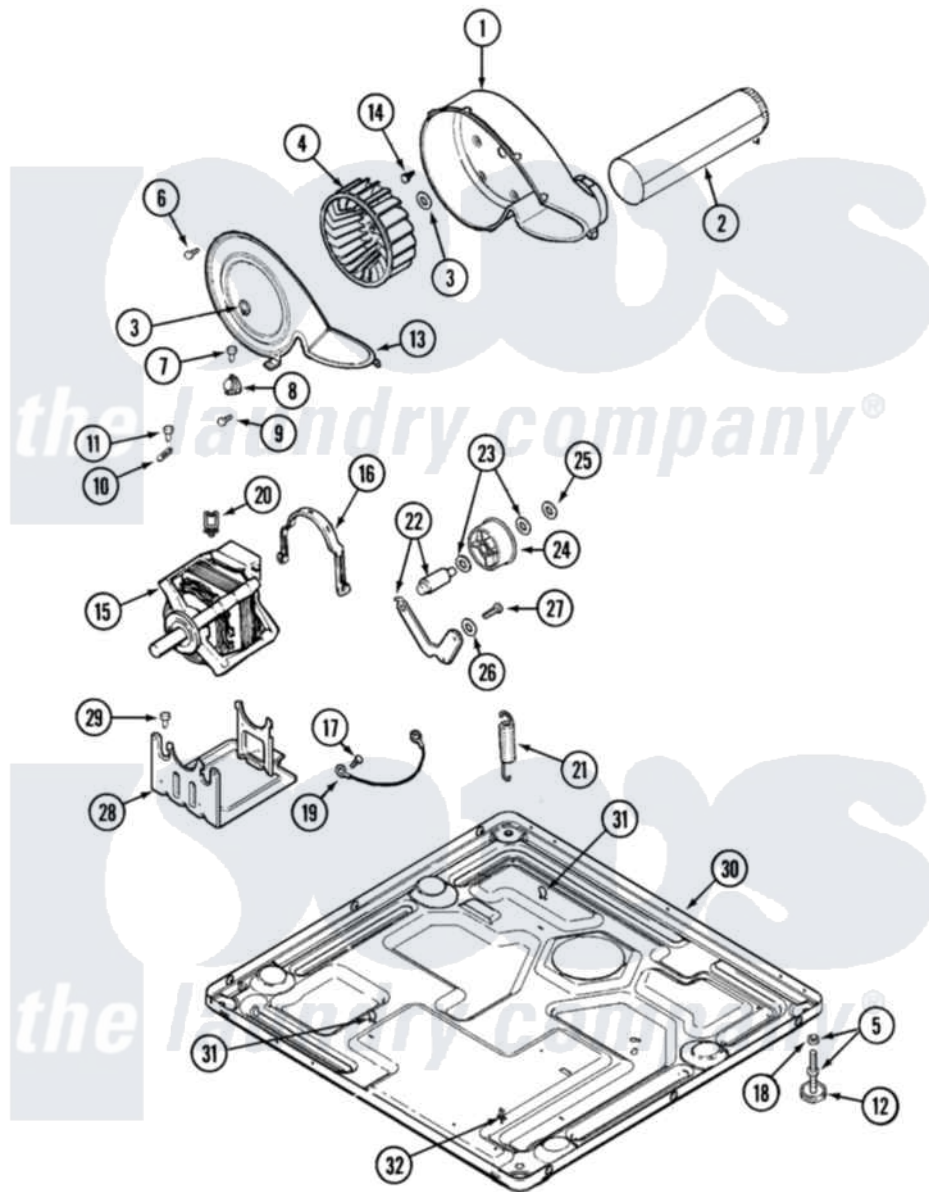

# Maytag MDG21PDDGW 08 - MOTOR DRIVE & BASE

Maytag [Residential Maytag MDG21PDDGW Dryer Parts](#) Parts Diagram 08 - MOTOR DRIVE & BASE  
 Click on the part number to view part

Item	Original Part Number	Replaced By	Status	Part Description
001	<a href="#">33001789</a>			Housing, Blower
002	<a href="#">22001995</a>			Screw Note: Screw, Tumbler Front And Shroud
"	<a href="#">33001800</a>			Duct Assembly, Exhaust
003	410233	<a href="#">9703438</a>		Ring-Retrn
004	<a href="#">33002797</a>			Wheel, Blower
005	<a href="#">Y305086</a>			Adjustable Leg And Nut
006	33001855	<a href="#">33002917</a>		Screw, No.10-16
007	<a href="#">Y313561</a>			Screw---NA
008	<a href="#">303392</a>			Thermostat, Cycling
"	Y303391	<a href="#">33303391</a>		Thermostat, Cycling
009	22001996	<a href="#">3370225</a>		Screw
010	<a href="#">33001762</a>			Fuse, Thermal
011	NLA		Not Available	SCREW, THERMAL CUT-OFF
012	<a href="#">Y314137</a>			Foot, Rubber
013	<a href="#">33001837</a>			Cover, Thermostat
"	<a href="#">33002711</a>			Cover, Blower Housing