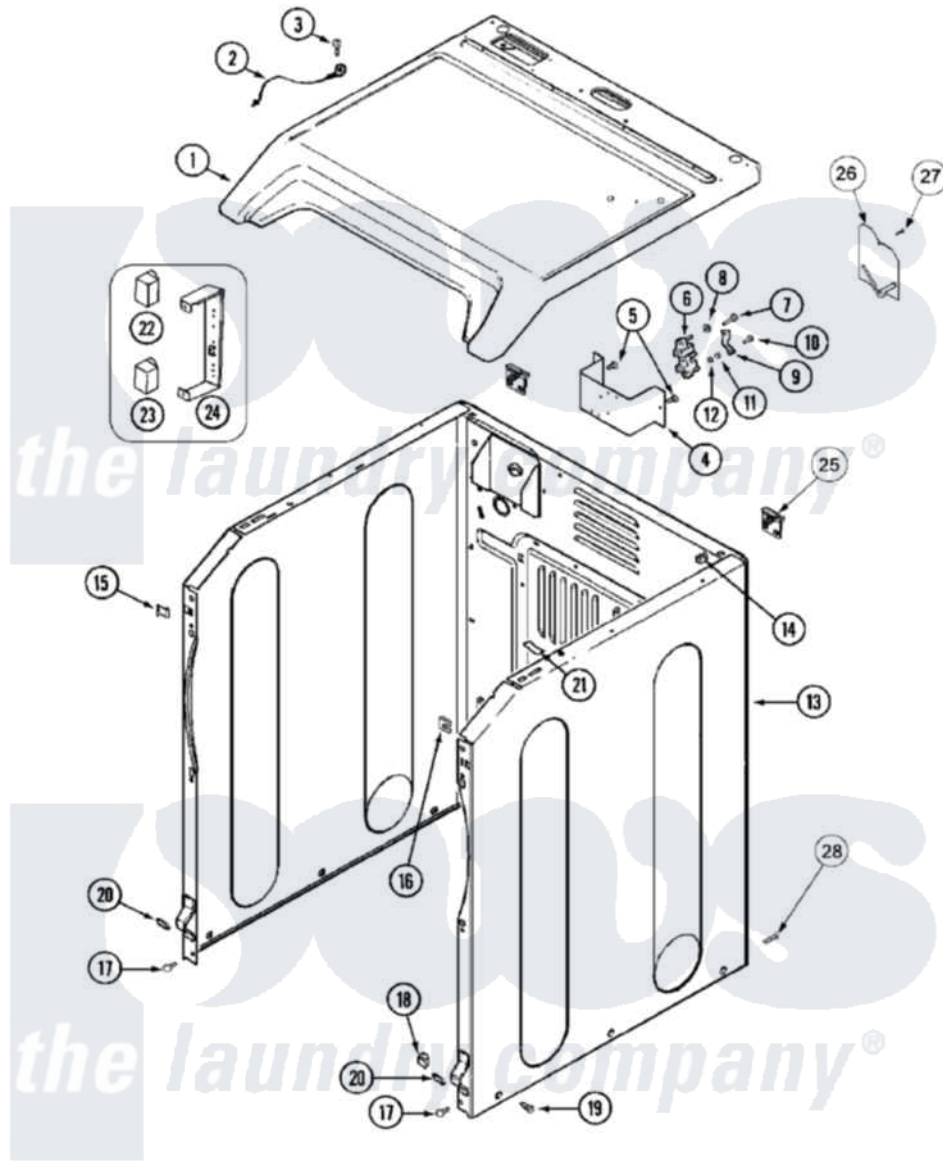

Maytag MDG21PNAGW 02 - CABINET FRONT

Maytag [Residential Maytag MDG21PNAGW Dryer Parts](#) Parts Diagram 02 - CABINET FRONT
 Click on the part number to view part

Item	Original Part Number	Replaced By	Status	Part Description
001	33002627			Cover, Top
002	205810			Wire, Ground
003	211252			Screw, Ground Wire
004	NLA		Not Available	BRACKET, TERMINAL BLOCK---NA
005	22001995			Screw Note: Screw, Tumbler Front And Shroud
006	33002106			Shield, Terminal Block
"	33002259			Block, Terminal
007	Y312209	W10001200		Screw
008	Y311270			Washer, Terminal Block
009	Y312184			Strap, Grounding
010	NLA		Not Available	SCREW---NA
011	311484	112432		Nut
012	33002388			Washer
013	22003639			Cabinet Assembly
014	33002194			Nut, Speed

015	22002049		Clip Note: Clip, Front Panel
016	213280	204439	Screw And Fstner Assembly
017	22001995		Screw Note: Screw, Tumbler Front And Shroud
018	22003298		Retainer, Wire
"	Y310376		Clip, Door Switch Harness
019	213007		Xfor Cabinet See Cabinet, Back
020	22002239		Clip, Front Panel
021	33001836		Strap, Top Cover Support
022	206824	W10133335	Relay, Motor
023	22001078	3177991	Screw
"	306398		Relay, Heater
024	314627		Bracket, Relays
"	Y251119	3177991	Screw
025	22003367	22004095	Hinge, Plastic
026	33001795		Cover, Terminal Block
027	22001995		Screw Note: Screw, Tumbler Front And Shroud
028	22001995		Screw Note: Screw, Tumbler Front And Shroud
029	216183		Grommet, Cord Export
"	22003540		Cord, Power
"	22003705	Not Available	ADAPTER, CORD EXPORT