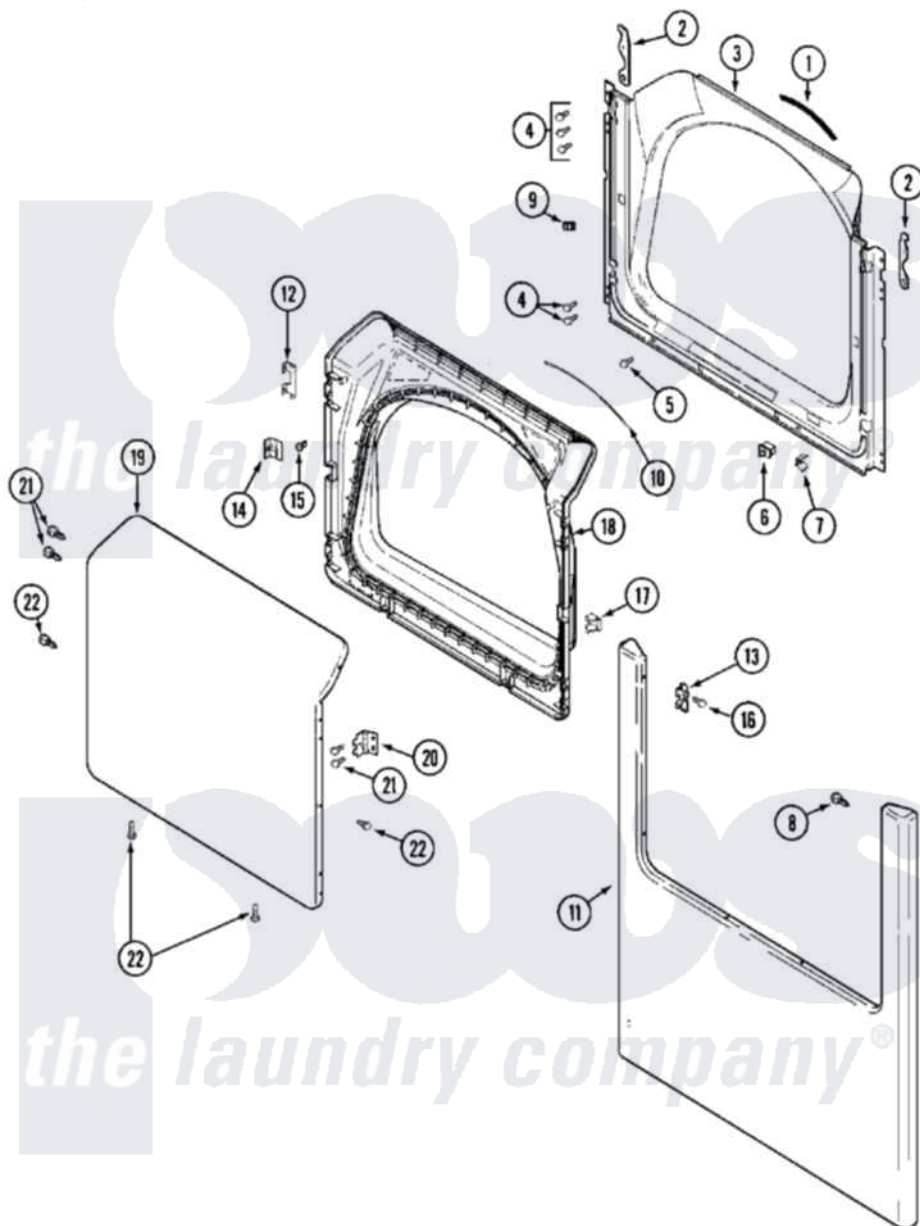

Maytag MDG21PNAGW 03 - DOOR

Maytag [Residential Maytag MDG21PNAGW Dryer Parts](#) Parts Diagram 03 - DOOR
 Click on the part number to view part

Item	Original Part Number	Replaced By	Status	Part Description
001	33001767			Seal, Shroud
002	33002597			Hook, Security
003	33002033			Shroud
004	22001995			Screw Note: Screw, Tumbler Front And Shroud
005	33001768			Screw, Shroud Note: Screw, Shroud And Outlet Duct
006	33002166			Switch, Door
007	33001760			Bracket, Hinge
008	22002243			Screw, Front Panel And Hinge
"	22002244			Clip, Grounding
009	Y304578	LA-1003		Door Catch Kit
010	33002094			Seal, Door
011	22002836			Panel, Front
012	22002038			Clip, Door
013	33001764			Cover, Hinge Hole
014	33001793			Bracket, Strike

015	33001761		Strike, Door
016	33001846		Screw, Hinge Hole Cover
017	33001763		Plug, Inner Door
018	22002039		Clip, Door
"	22002063		Screw No.8-18AB Wafer Head
"	33002544		Door, Inner W/Seal
019	22003785		Door, Outer
020	33001759		Hinge, Door
021	22002062	98006631	Screw
022	22002063		Screw No.8-18AB Wafer Head