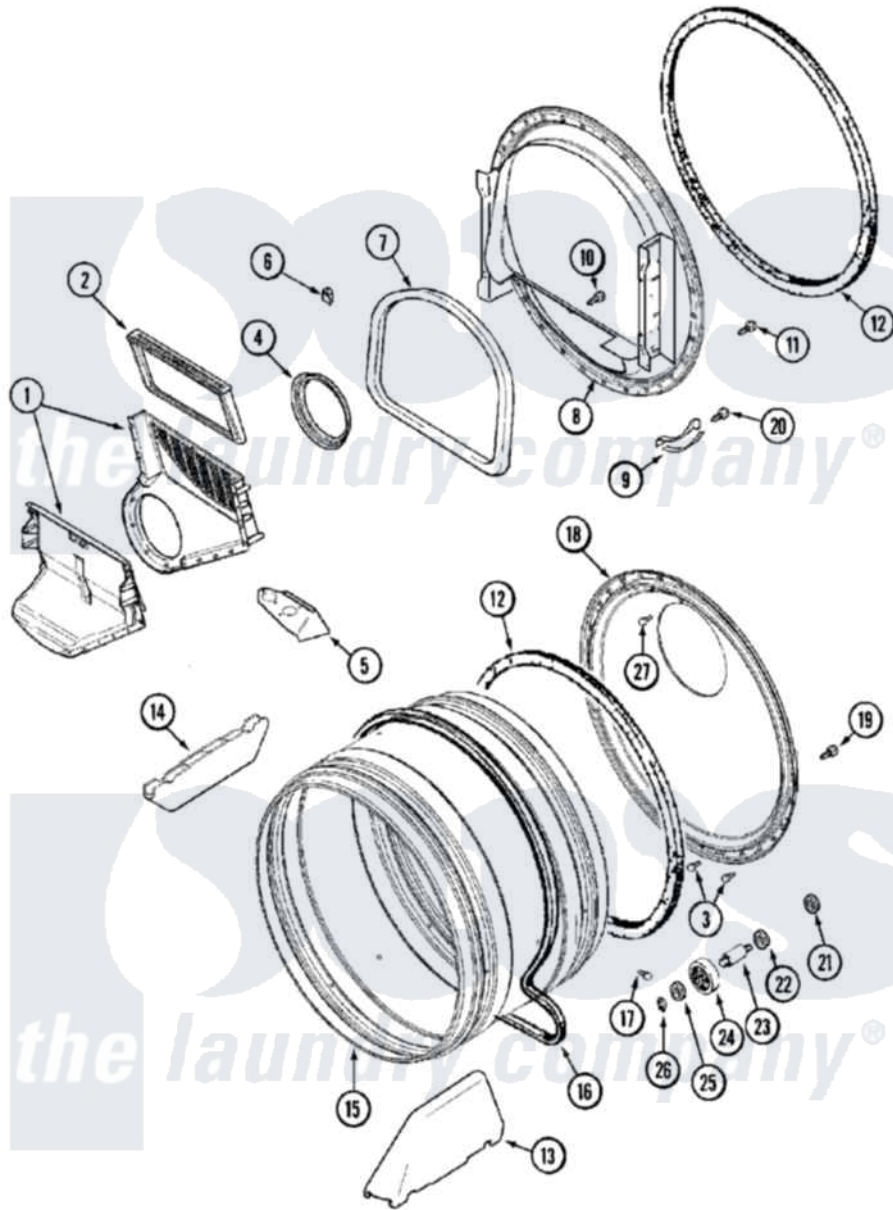

Maytag MDG21PNAGW 04 - TUMBLER

Maytag [Residential Maytag MDG21PNAGW Dryer Parts](#) Parts Diagram 04 - TUMBLER
 Click on the part number to view part

Item	Original Part Number	Replaced By	Status	Part Description
001	33001799			Outlet Duct Assembly Note: Outlet Duct Assembly
002	33001804	33002790		Lint Filter
003	22002925	3370225		Screw
004	33002560			Seal, Blower
005	33001837			Cover, Thermostat
006	Y310376			Clip, Door Switch Harness
007	33002094			Seal, Door
008	33001802			Front, Tumbler
009	306508			Tumbler Bearing Kit ----W
010	NLA		Not Available	SCREW---NA
011	33001855	33002917		Screw, No.10-16
012	33001807			Seal, Tumbler
013	33001756	33002032		Baffle
014	33001755			Baffle
015	33001794	33001889		Tumbler
016	33002535			V-Belt

017	33001788	33002973	Screw, No.9-15 X 1.00 Hx WS
018	33001801		Back, Tumbler
019	33002190		SCrew, C BraCe, BraCket, Cabinet
020	210720		Rivet, Bearing To Tumbler Fmt
021	33001443		Nut, Hex
022	312535		Washer, Vault Mounting Brk.
023	Y312948	6-3129480	Shaft- Tumbler
024	12001541		Drum Roller/Washer Assembly--W
025	312535		Washer, Vault Mounting Brk.
026	410233	9703438	Ring-Retrn
027	210932		Screw, No.8 X 9/16 Ctsk Note: Screw, Inlet Duct