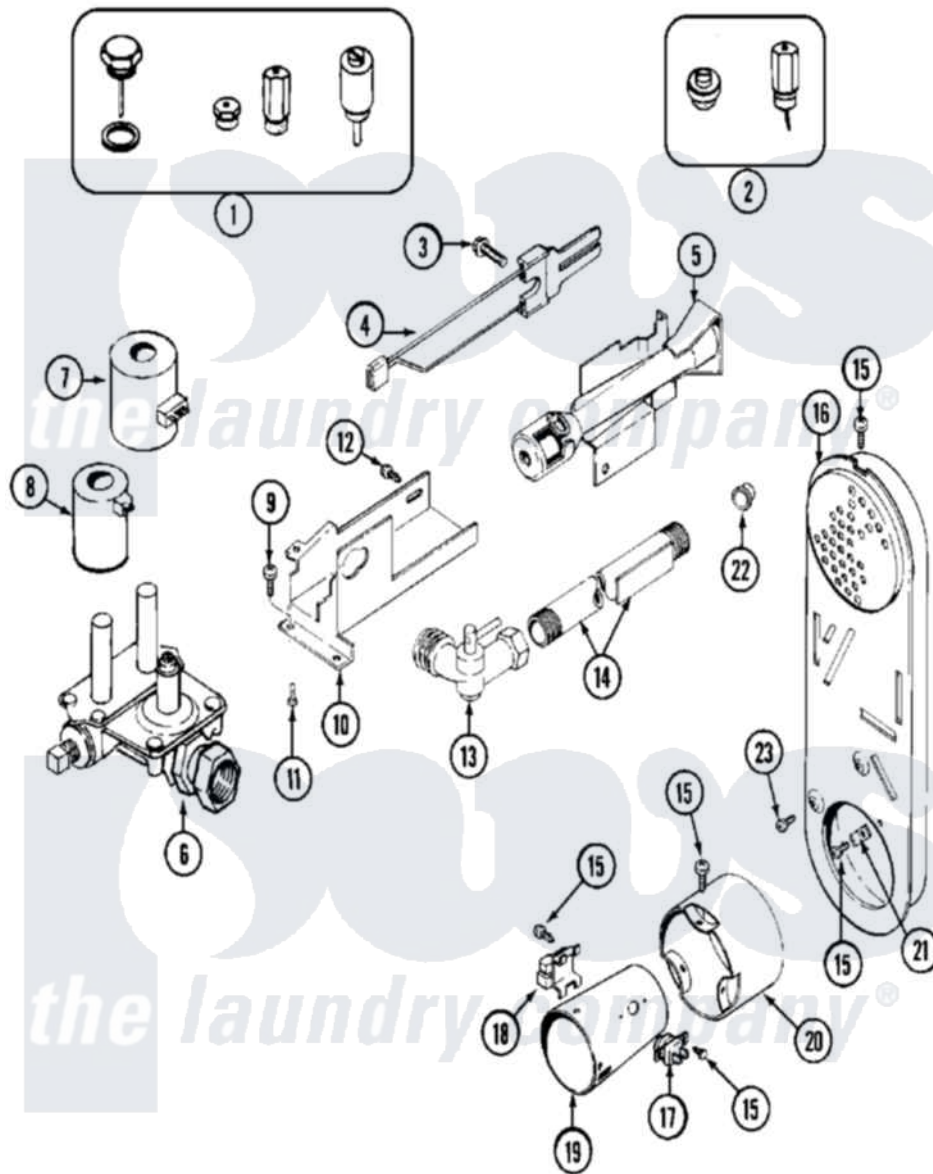

Maytag MDG21PNAGW 05 - GAS HEATER

Maytag [Residential Maytag MDG21PNAGW Dryer Parts](#) Parts Diagram 05 - GAS HEATER
 Click on the part number to view part

Item	Original Part Number	Replaced By	Status	Part Description
001	Y308378	W10402145		LP Gas Con
002	Y308377		Not Available	CONVERSION KIT (LP TO NATURAL)
003	304971			Screw Note: Screw, Igniter
004	304970	4391996		Ignitor
"	33002789			Igniter Assembly
005	33002706	33002793		Burner Assembly
"	33002793			Burner Assembly
006	307927			Valve, Gas
007	33002707	Y307931		Coil, Holding And Booster
008	33002708	307930		Coil, Secondary
009	314082	90767		Screw, 8A X 3/8 HeX Washer Head Tapping
010	33002710			Bracket, Gas Control
011	314082	90767		Screw, 8A X 3/8 HeX Washer Head Tapping
012	22001995			Screw Note: Screw, Tumbler Front And Shroud

013	33001842	3406051	Elbow Union Assembly
014	33001810	Not Available	DUCT ASSY., INLET (GAS) NOTE: INLET DUCT ASSEMBLY
015	33002046	693995	Screw, Hex Head
016	33001810	Not Available	DUCT ASSY., INLET (GAS) NOTE: INLET DUCT ASSEMBLY
017	303395		Thermostat, Hi-Limit
018	Y303377	338906	Radiant, Sensor
019	33001946		Cone Assembly, Combustion
020	33001946		Cone Assembly, Combustion
021	Y312890		Retainer, Heater Chamber
022	33001693		Cap, Gas Pipe
023	22002925	3370225	Screw