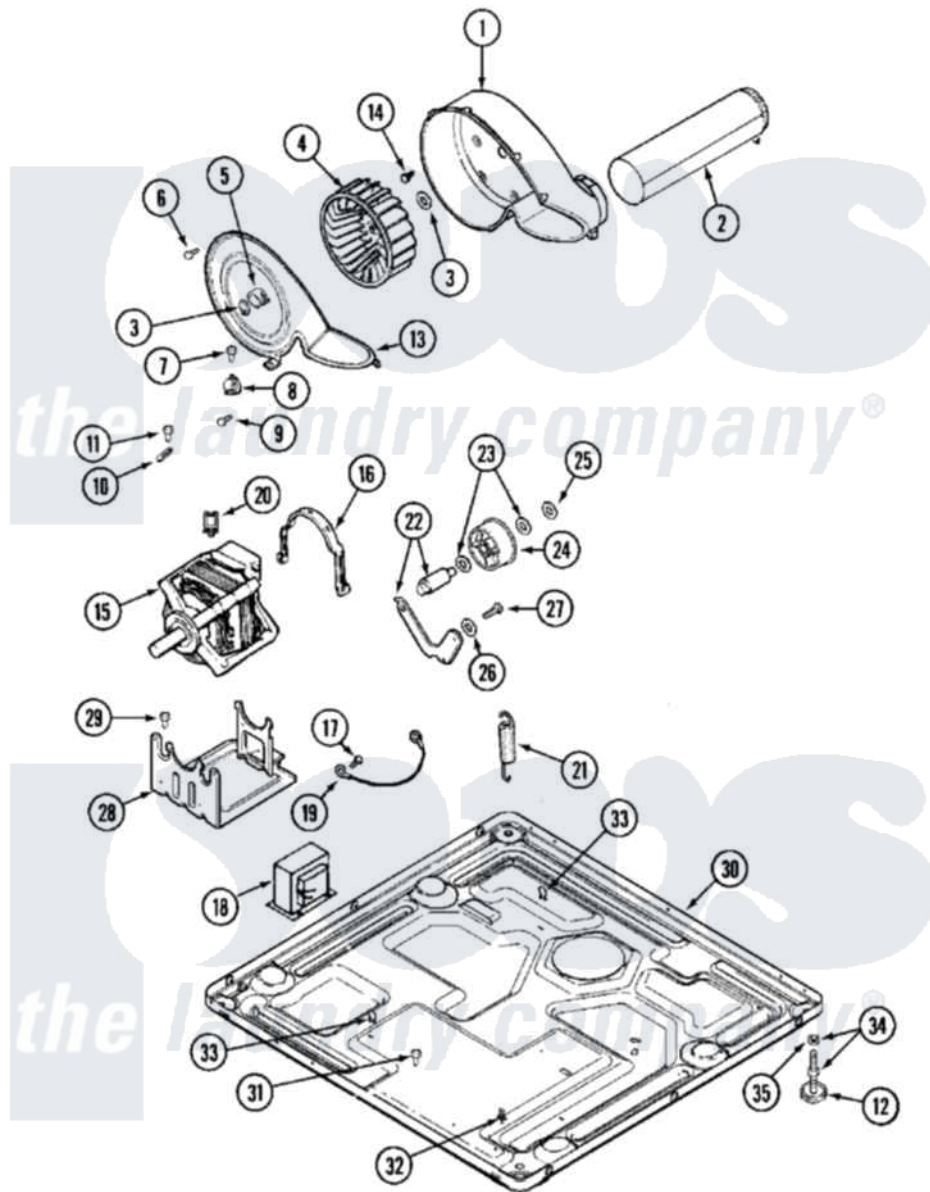

Maytag MDG21PNAGW 06 - MOTOR DRIVE

Maytag Residential Maytag MDG21PNAGW Dryer Parts Parts Diagram 06 - MOTOR DRIVE
 Click on the part number to view part

Item	Original Part Number	Replaced By	Status	Part Description
001	33001789			Housing, Blower
002	22001995			Screw Note: Screw, Tumbler Front And Shroud
"	33001800			Duct Assembly, Exhaust
003	410233	9703438		Ring-Retrn
004	33001790			Wheel, Blower
"	33002797			Wheel, Blower
005	312967			Clamp, Blower Housing
006	33001855	33002917		Screw, No.10-16
007	Y313561			Screw----NA
008	303392			Thermostat, Cycling
"	Y303391	33303391		Thermostat, Cycling
009	22002925	3370225		Screw
010	33001762			Fuse, Thermal
011	NLA		Not Available	SCREW
012	Y314137			Foot, Rubber
013	33002711			Cover, Blower Housing

014	Y310632	1163839	Screw
015	33002479	W10197708	Motor-Drve
"	33002796	W10197708	Motor-Drve
016	33002221	Y015825	Clip, Motor To Motor Support
017	Y312209	W10001200	Screw
018	33001821		Transformer
"	33002046	693995	Screw, Hex Head
019	901220		Ground Wire
020	33002073	Y310376	Clip, Door Switch Harness
021	33002460	33002459	Assembly, Spring And Plug
"	33002461		Plug For Spring
022	33001840	6-3705180	Idler Arm
023	Y312527		Washer, Idler Shaft
024	33001783	6-3700340	BearIng- I
025	312958	354987	Ring, Retaining
026	315772		Sleeve, Idler Arm
027	Y014874		Screw, Idler Arm And Sleeve
028	Y313561		Screw----NA
"	33002466	33002817	Motor Support, Offset
029	Y313561		Screw----NA
030	NLA	Not Available	BASE, (LWR)----NA
031	22001078	3177991	Screw
032	22003298		Retainer, Wire
033	410490		Spring, Retainer Wire Harness
034	Y305086		Adjustable Leg And Nut
035	Y052740	62739	Nut, Lock