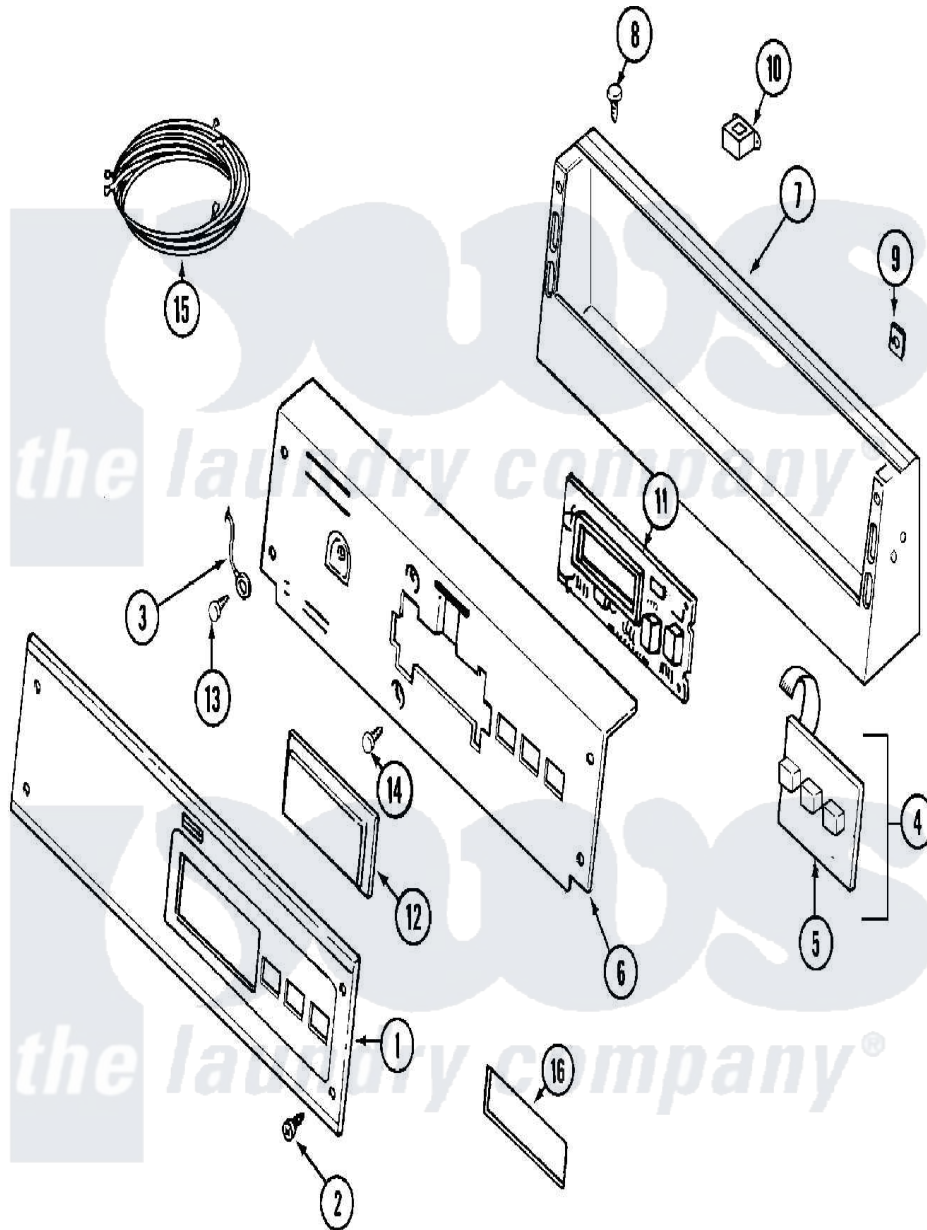

# Maytag MDG21PNAWW 01 - CONTROL PANEL

Maytag Residential Maytag MDG21PNAWW Dryer Parts Parts Diagram 01 - CONTROL PANEL  
 Click on the part number to view part

Item	Original Part Number	Replaced By	Status	Part Description
001	<a href="#">33002668</a>			Control Panel
002	<a href="#">215506</a>			Screw, Control Panel Overlay
003	<a href="#">22001959</a>			Wire, Ground
004	215527	<a href="#">W10140652</a>		Screw, 6-20 X 1/2
"	<a href="#">306694</a>			Backup Plate With Switch
005	215517	<a href="#">W10131113</a>		Push Button
006	22001511	<a href="#">22002954</a>		Deflector, Water
"	<a href="#">33002523</a>			Bracket, Back
007	<a href="#">22003101</a>			Console
008	22001996	<a href="#">3370225</a>		Screw
009	<a href="#">215003</a>			Fastener, Panel And Bracket
010	<a href="#">211251</a>			Screw, Transformer
"	<a href="#">22001419</a>			Nut, Transformer
"	<a href="#">22001960</a>			Transformer
011	<a href="#">33001204</a>			Stand-Off, Ccontrol Board
"	33001746	<a href="#">W10130081</a>		Control Board

"	<a href="#">912077</a>		Locknut, Reader Harness
012	22001962	<a href="#">W10131114</a>	Cover, Display
013	<a href="#">211252</a>		Screw, Ground Wire
014	<a href="#">215526</a>		Screw, Circuit Board
015	<a href="#">22003818</a>		Wire Harness
"	<a href="#">33001856</a>		Reader Harness Kit
"	<a href="#">33001878</a>		Wire Harness, Main
016	<a href="#">22001976</a>		Bezel
017	<a href="#">33002090</a>		Harness, Service
018	<a href="#">33002671</a>		Use And Care Manual