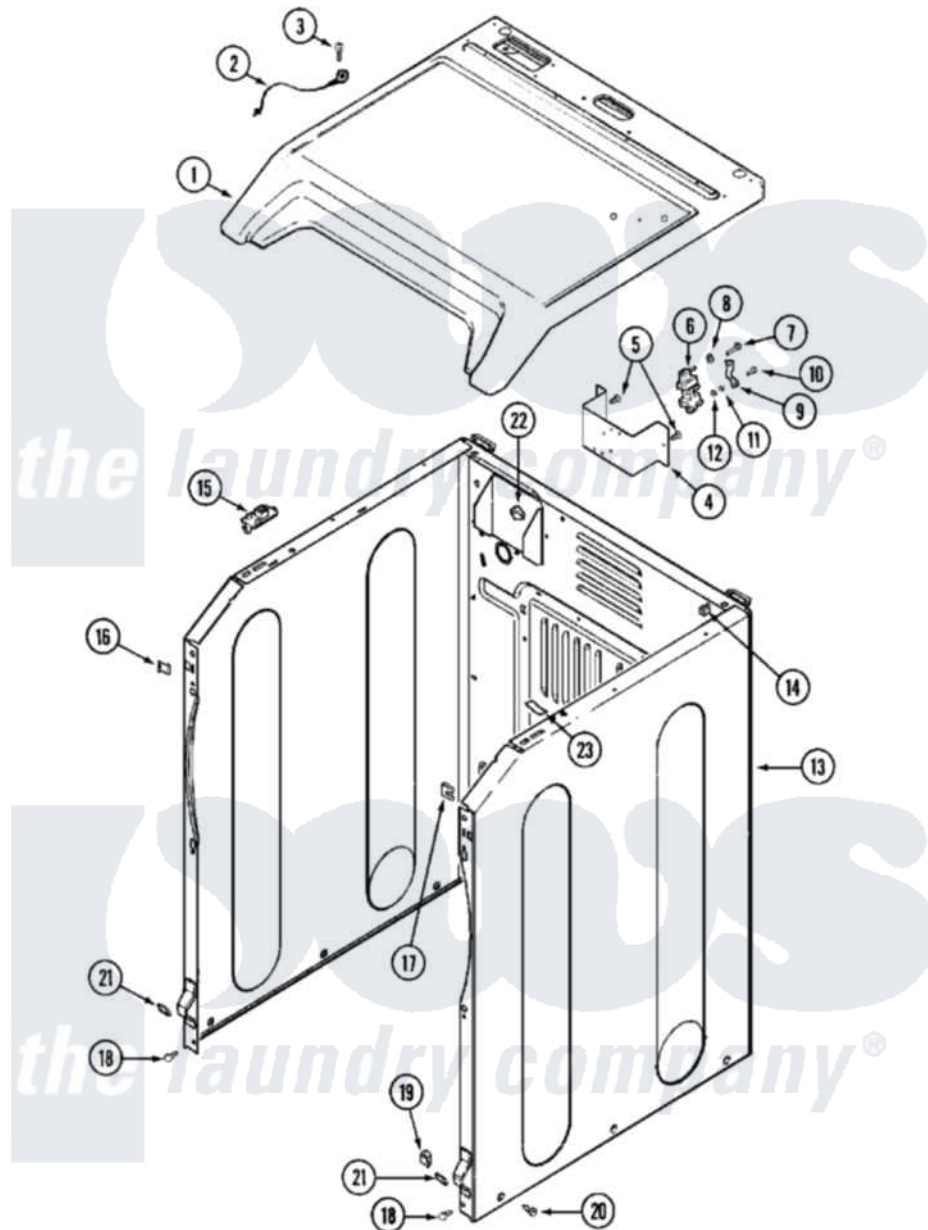

Maytag MDG21PNAWW 02 - CABINET-FRONT

Maytag [Residential Maytag MDG21PNAWW Dryer Parts](#) Parts Diagram 02 - CABINET-FRONT
 Click on the part number to view part

Item	Original Part Number	Replaced By	Status	Part Description
001	33002627			Cover, Top
002	22001959			Wire, Ground
003	210186	3370225		Screw
004	NLA		Not Available	BRACKET, TERMINAL BLOCK---NA
005	22001995			Screw Note: Screw, Tumbler Front And Shroud
006	33001244			Block, Terminal
007	Y312209	W10001200		Screw
008	Y311270			Washer, Terminal Block
009	Y312184			Strap, Grounding
010	NLA		Not Available	SCREW, GROUND STRAP
011	311484	112432		Nut
012	311093			Washer, Terminal Connection
013	NLA		Not Available	CABINET ASSY (WHT-AS PK)
014	310933	33002194		Nut, Speed

015	33001872	33002891	Pin, Locator
016	22002049		Clip Note: Clip, Front Panel
017	213280	204439	Screw And Fstner Assembly
018	22001995		Screw Note: Screw, Tumbler Front And Shroud
019	22003298		Retainer, Wire
"	Y310376		Clip, Door Switch Harness
020	22003409	213007	Xfor Cabinet See Cabinet, Back
021	213280	204439	Screw And Fstner Assembly
"	22002239		Clip, Front Panel
022	33002073	Y310376	Clip, Door Switch Harness
023	33001836		Strap, Top Cover Support