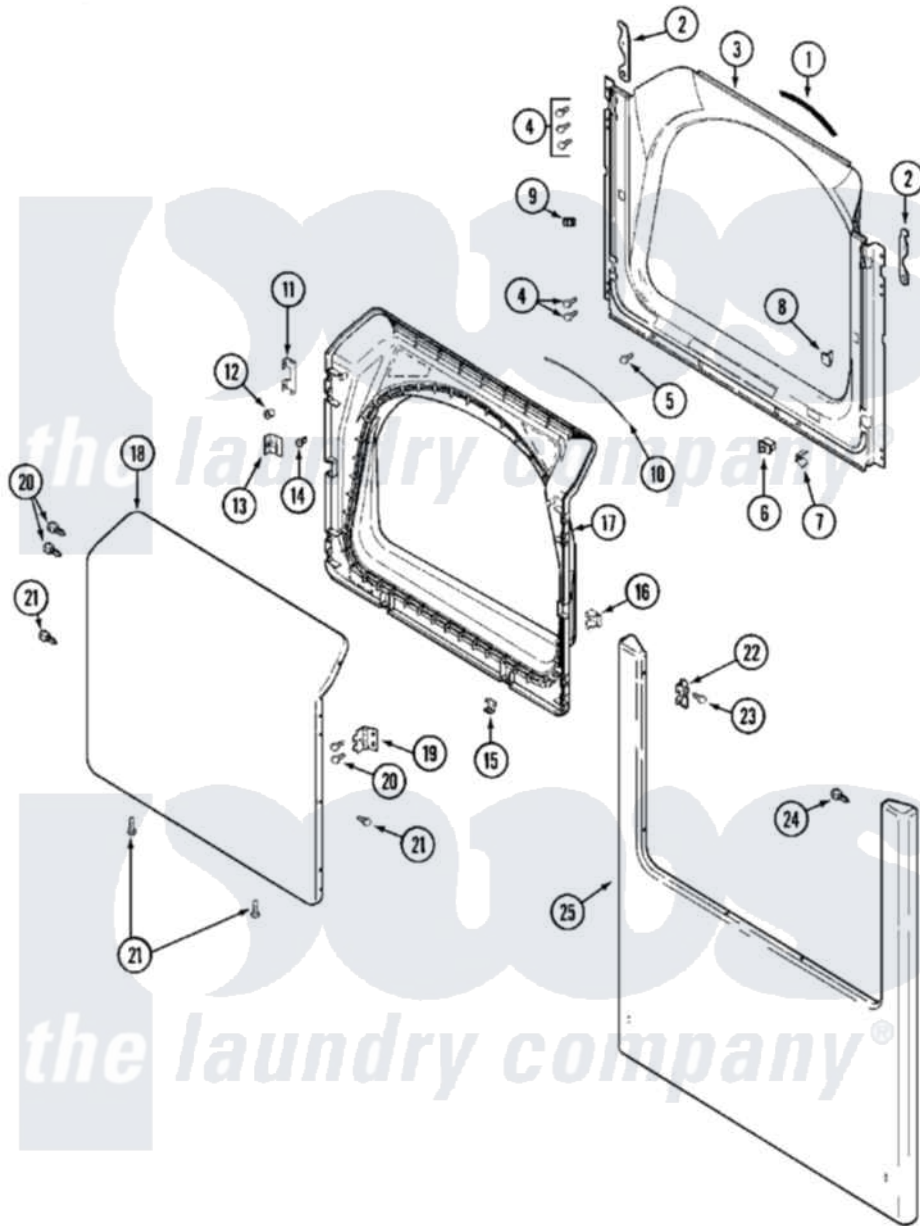

# Maytag MDG21PNAWW 03 - DOOR

Maytag [Residential Maytag MDG21PNAWW Dryer Parts](#) Parts Diagram 03 - DOOR  
 Click on the part number to view part

Item	Original Part Number	Replaced By	Status	Part Description
001	<a href="#">33001767</a>			Seal, Shroud
002	22002247	<a href="#">33002597</a>		Hook, Security
003	<a href="#">33001778</a>			Shroud
004	<a href="#">22001995</a>			Screw Note: Screw, Tumbler Front And Shroud
005	<a href="#">33001768</a>			Screw, Shroud Note: Screw, Shroud And Outlet Duct
006	33001509	<a href="#">W10169313</a>		Switch-Dor
007	<a href="#">33001760</a>			Bracket, Hinge
008	<a href="#">33001768</a>			Screw, Shroud Note: Screw, Shroud And Outlet Duct
009	Y304578	<a href="#">LA-1003</a>		Door Catch Kit
010	<a href="#">33002094</a>			Seal, Door
011	<a href="#">22002038</a>			Clip, Door
012	<a href="#">33001771</a>			Bushing, Inner Door
013	<a href="#">33001793</a>			Bracket, Strike
014	<a href="#">33001761</a>			Strike, Door

015	<a href="#">22002039</a>		Clip, Door
016	<a href="#">33001763</a>		Plug, Inner Door
017	<a href="#">22002039</a>		Clip, Door
"	<a href="#">22002063</a>		Screw No.8-18AB Wafer Head
"	22002300	<a href="#">9740848</a>	Screw, Mixing Valve Mounting
"	<a href="#">33002544</a>		Door, Inner W/Seal
018	<a href="#">22003785</a>		Door, Outer
019	<a href="#">33001759</a>		Hinge, Door
020	22002062	<a href="#">98006631</a>	Screw
021	<a href="#">22002063</a>		Screw No.8-18AB Wafer Head
022	<a href="#">33001764</a>		Cover, Hinge Hole
023	<a href="#">33001846</a>		Screw, Hinge Hole Cover
024	<a href="#">22002243</a>		Screw, Front Panel And Hinge
"	<a href="#">22002244</a>		Clip, Grounding
025	<a href="#">22002239</a>		Clip, Front Panel
"	22002241	<a href="#">22002836</a>	Panel, Front