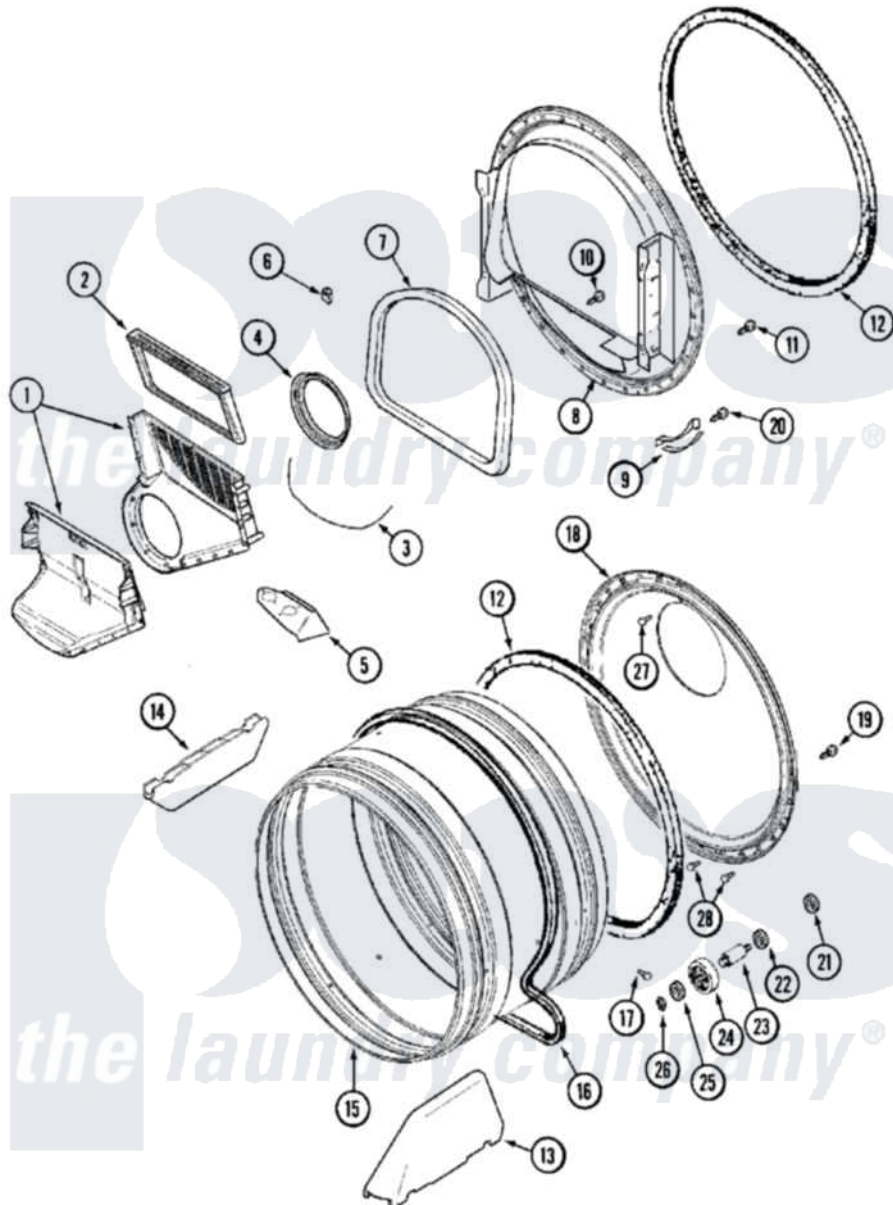

Maytag MDG21PNAWW 05 - TUMBLER

Maytag [Residential Maytag MDG21PNAWW Dryer Parts](#) Parts Diagram 05 - TUMBLER
 Click on the part number to view part

Item	Original Part Number	Replaced By	Status	Part Description
001	33001799			Outlet Duct Assembly Note: Outlet Duct Assembly
002	33001804	33002790		Lint Filter
003	NLA		Not Available	SEAL, OUTLET DUCT
004	33001758	33002560		Seal, Blower
005	33001837			Cover, Thermostat
006	Y310376			Clip, Door Switch Harness
007	33001767			Seal, Shroud
008	33001802			Front, Tumbler
009	306508			Tumbler Bearing Kit ----W
010	NLA		Not Available	SCREW, OUTLET DUCT (PHILLIPS)
011	33001855	33002917		Screw, No.10-16
012	33001807			Seal, Tumbler
013	33001756	33002032		Baffle
014	33001755			Baffle
015	33001794	33001889		Tumbler

016	33001777	33002535	V-Belt
017	33001788	33002973	Screw, No.9-15 X 1.00 Hx WS
018	33001801		Back, Tumbler
019	33002190		SCrew, C BraCe, BraCket, Cabinet
020	210720		Rivet, Bearing To Tumbler Fmt
021	33001443		Nut, Hex
022	Y313347	312535	Washer, Vault Mounting Brk.
023	Y312948	6-3129480	Shaft- Tumbler
024	Y303373	12001541	Drum Roller/Washer Assembly--W
025	312535		Washer, Vault Mounting Brk.
026	410233	9703438	Ring-Retrn
027	210932		Screw, No.8 X 9/16 Ctsk Note: Screw, Inlet Duct
028	22001996	3370225	Screw