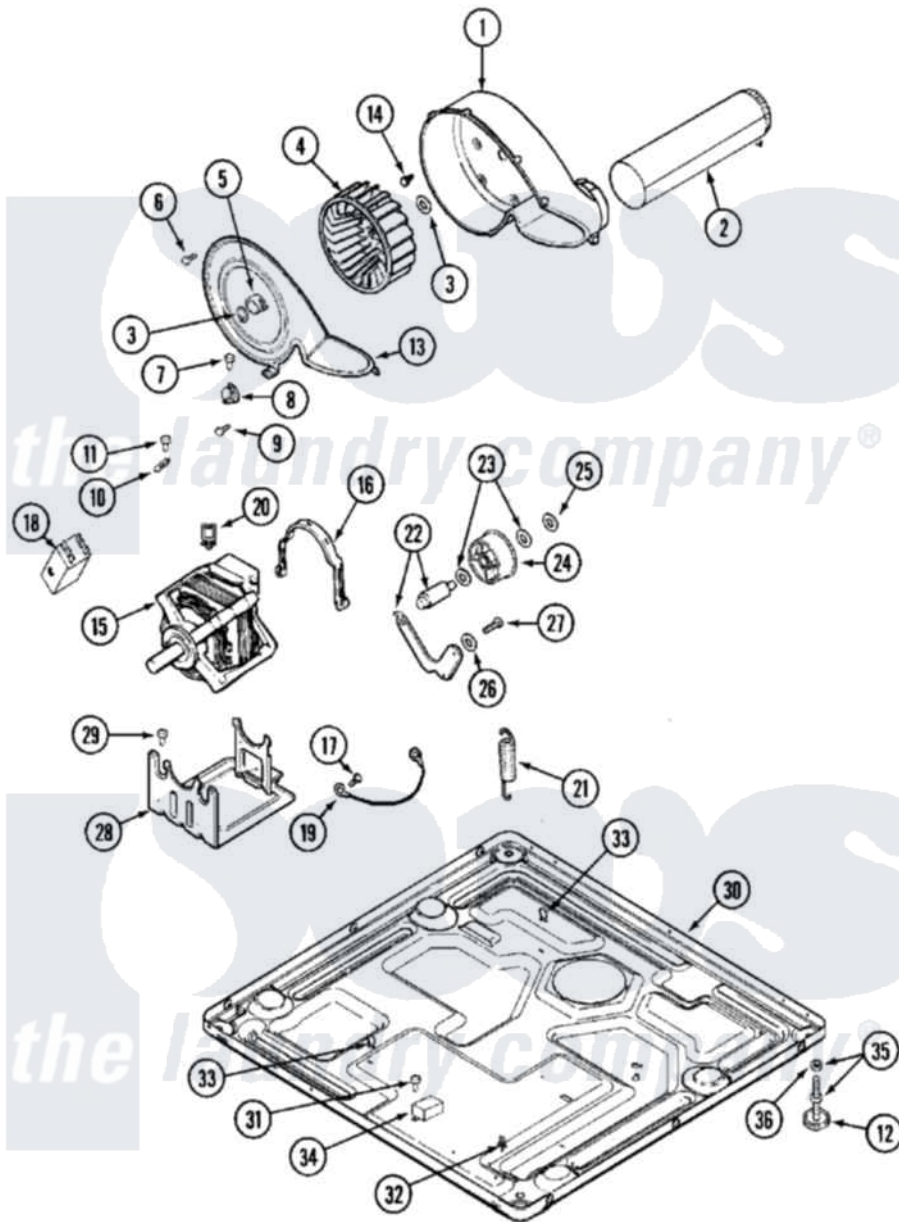

# Maytag MDG21PNAWW 06 - MOTOR DRIVE

Maytag Residential Maytag MDG21PNAWW Dryer Parts Parts Diagram 06 - MOTOR DRIVE  
 Click on the part number to view part

Item	Original Part Number	Replaced By	Status	Part Description
001	<a href="#">33001789</a>			Housing, Blower
002	<a href="#">22001995</a>			Screw Note: Screw, Tumbler Front And Shroud
"	<a href="#">33001800</a>			Duct Assembly, Exhaust
003	410233	<a href="#">9703438</a>		Ring-Retrn
004	<a href="#">33001790</a>			Wheel, Blower
"	<a href="#">33002797</a>			Wheel, Blower
005	<a href="#">312967</a>			Clamp, Blower Housing
006	33001855	<a href="#">33002917</a>		Screw, No.10-16
007	<a href="#">Y313561</a>			Screw----NA
008	<a href="#">303392</a>			Thermostat, Cycling
"	<a href="#">33303391</a>			Thermostat, Cycling
009	22001996	<a href="#">3370225</a>		Screw
010	<a href="#">33001762</a>			Fuse, Thermal
011	NLA		Not Available	SCREW, THERMAL CUT-OFF
012	<a href="#">Y314137</a>			Foot, Rubber
013	33001796	<a href="#">33002711</a>		Cover, Blower Housing