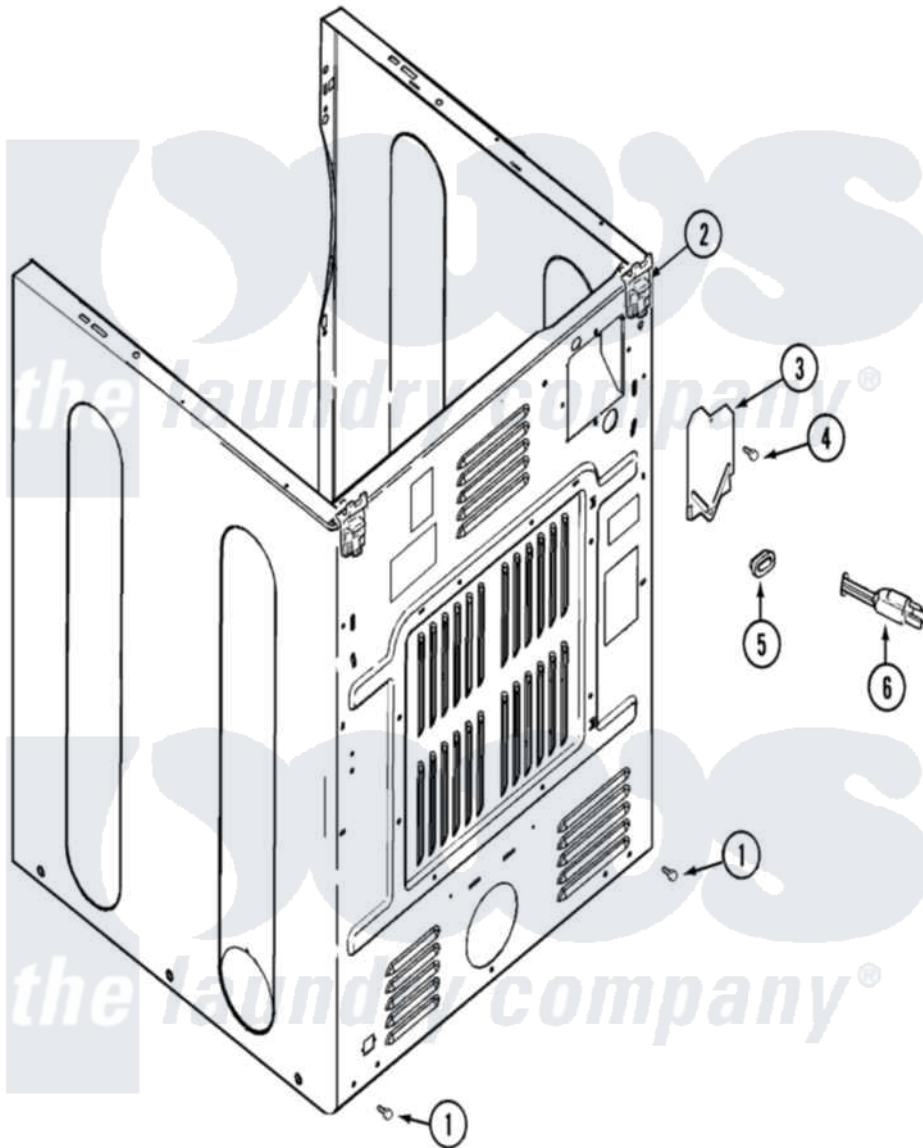

# Maytag MDG21PNDGW 04 - CABINET-REAR

Maytag Residential Maytag MDG21PNDGW Dryer Parts Parts Diagram 04 - CABINET-REAR  
 Click on the part number to view part

Item	Original Part Number	Replaced By	Status	Part Description
001	<a href="#">22001995</a>			Screw Note: Screw, Tumbler Front And Shroud
002	<a href="#">22001995</a>			Screw Note: Screw, Tumbler Front And Shroud
"	<a href="#">22004095</a>			Hinge, Plastic
003	<a href="#">33001795</a>			Cover, Terminal Block
004	<a href="#">22001995</a>			Screw Note: Screw, Tumbler Front And Shroud
005	<a href="#">216183</a>			Grommet, Cord Export
"	<a href="#">33002157</a>			Grommet
006	<a href="#">22003540</a>			Cord, Power
"	22003705		Not Available	ADAPTER, CORD EXPORT
"	22004405		Not Available	CORD ADAPTER ASSY
"	<a href="#">22004502</a>			Clamp, Power Cord
"	<a href="#">33002258</a>			Clamp, Power Cord
"	<a href="#">33002260</a>			Nut, Power Cord Clamp