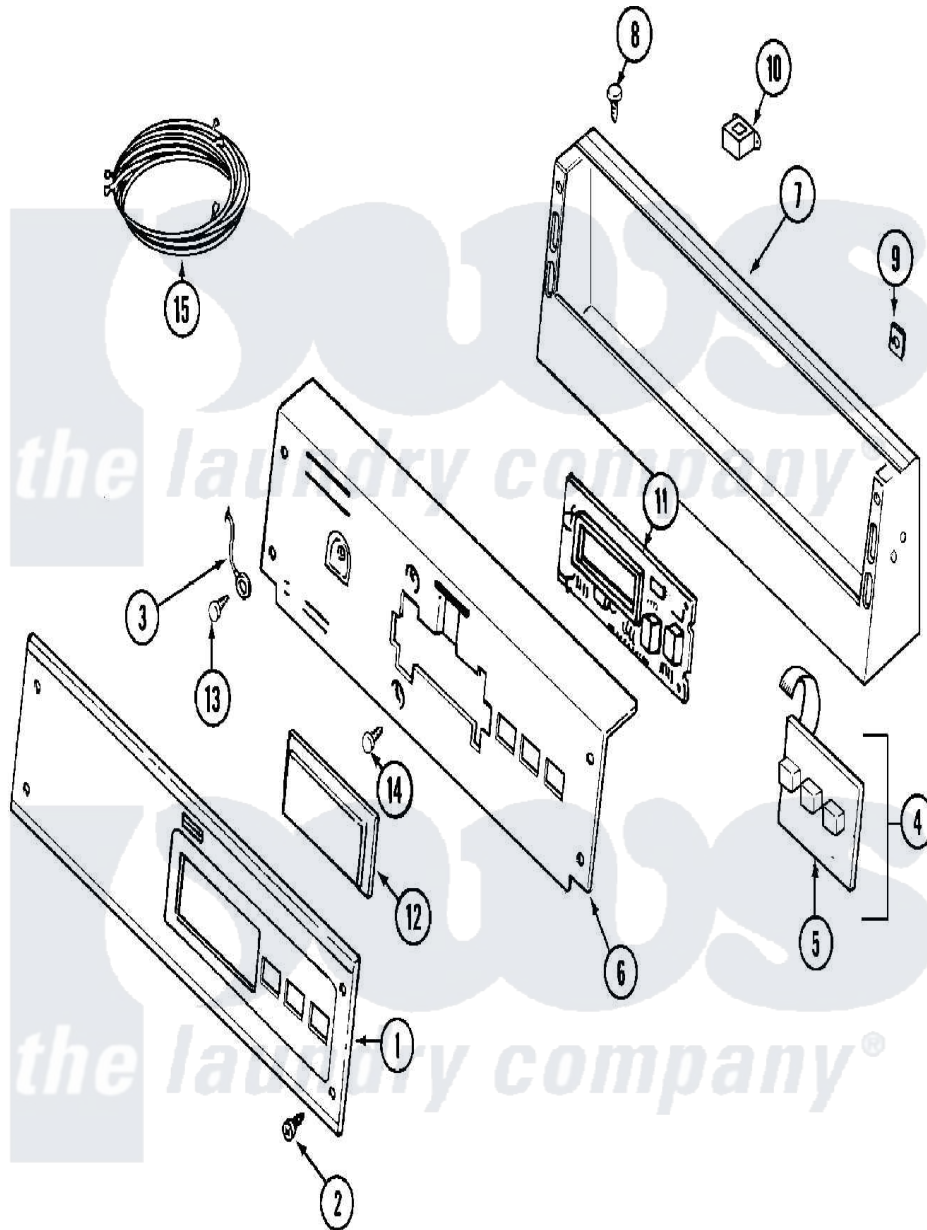

# Maytag MDG21PNDWW 01 - CONTROL PANEL

Maytag [Residential Maytag MDG21PNDWW Dryer Parts](#) Parts Diagram 01 - CONTROL PANEL  
 Click on the part number to view part

Item	Original Part Number	Replaced By	Status	Part Description
001	<a href="#">33002943</a>			Facia - Pn
002	<a href="#">215506</a>			Screw, Control Panel Overlay
003	<a href="#">22001959</a>			Wire, Ground
004	215527	<a href="#">W10140652</a>		Screw, 6-20 X 1/2
"	<a href="#">306694</a>			Backup Plate With Switch
005	33002863	<a href="#">W10131113</a>		Push Button
006	<a href="#">22002954</a>			Deflector, Water
"	<a href="#">33002523</a>			Bracket, Back
007	<a href="#">22003101</a>			Console
008	22001996	<a href="#">3370225</a>		Screw
009	<a href="#">215003</a>			Fastener, Panel And Bracket
010	<a href="#">22001960</a>			Transformer
"	22002925	<a href="#">3370225</a>		Screw
011	<a href="#">33001204</a>			Stand-Off, Ccontrol Board
"	33002358	<a href="#">W10130081</a>		Control Board
012	22001962	<a href="#">W10131114</a>		Cover, Display

013	<a href="#">211252</a>	Screw, Ground Wire
014	<a href="#">215526</a>	Screw, Circuit Board
015	<a href="#">22003818</a>	Wire Harness
"	<a href="#">33001878</a>	Wire Harness, Main
"	<a href="#">33002090</a>	Harness, Service