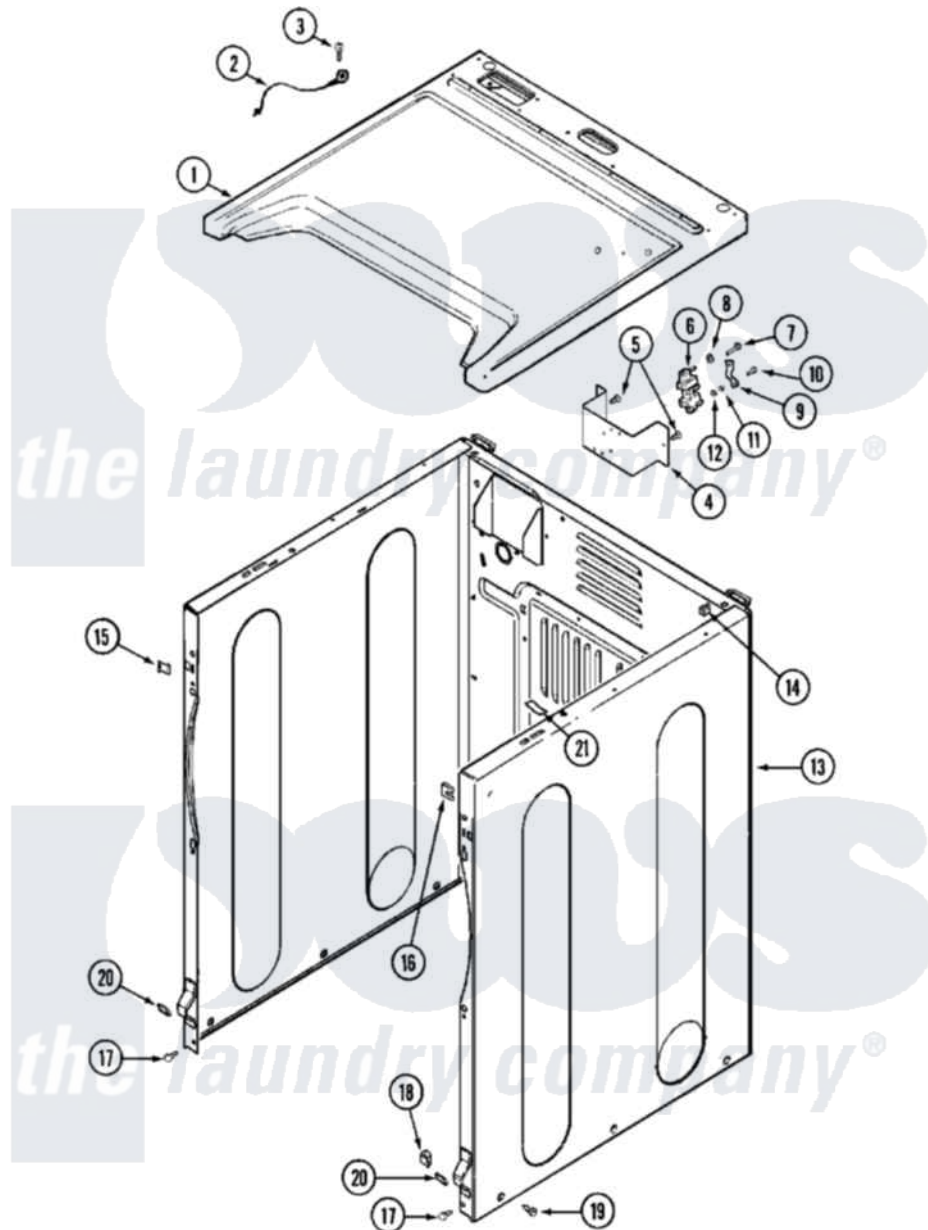

# Maytag MDG21PNDWW 02 - CABINET-FRONT

Maytag [Residential Maytag MDG21PNDWW Dryer Parts](#) Parts Diagram 02 - CABINET-FRONT  
 Click on the part number to view part

Item	Original Part Number	Replaced By	Status	Part Description
001	<a href="#">33002627</a>			Cover, Top
002	<a href="#">22001959</a>			Wire, Ground
003	210186	<a href="#">3370225</a>		Screw
004	NLA		Not Available	BRACKET, TERMINAL BLOCK---NA
005	<a href="#">22001995</a>			Screw Note: Screw, Tumbler Front And Shroud
006	<a href="#">33001244</a>			Block, Terminal
"	<a href="#">33002106</a>			Shield, Terminal Block
007	Y312209	<a href="#">W10001200</a>		Screw
008	<a href="#">Y311270</a>			Washer, Terminal Block
009	<a href="#">Y312184</a>			Strap, Grounding
010	Y312209	<a href="#">W10001200</a>		Screw
011	311484	<a href="#">112432</a>		Nut
012	<a href="#">311093</a>			Washer, Terminal Connection
013	<a href="#">22003639</a>			Cabinet Assembly
014	310933	<a href="#">33002194</a>		Nut, Speed

015	<a href="#">22002049</a>		Clip Note: Clip, Front Panel
016	213280	<a href="#">204439</a>	Screw And Fstner Assembly
017	<a href="#">22001995</a>		Screw Note: Screw, Tumbler Front And Shroud
018	<a href="#">Y310376</a>		Clip, Door Switch Harness
019	22003409	<a href="#">213007</a>	Xfor Cabinet See Cabinet, Back
020	<a href="#">22002239</a>		Clip, Front Panel
021	<a href="#">33001836</a>		Strap, Top Cover Support