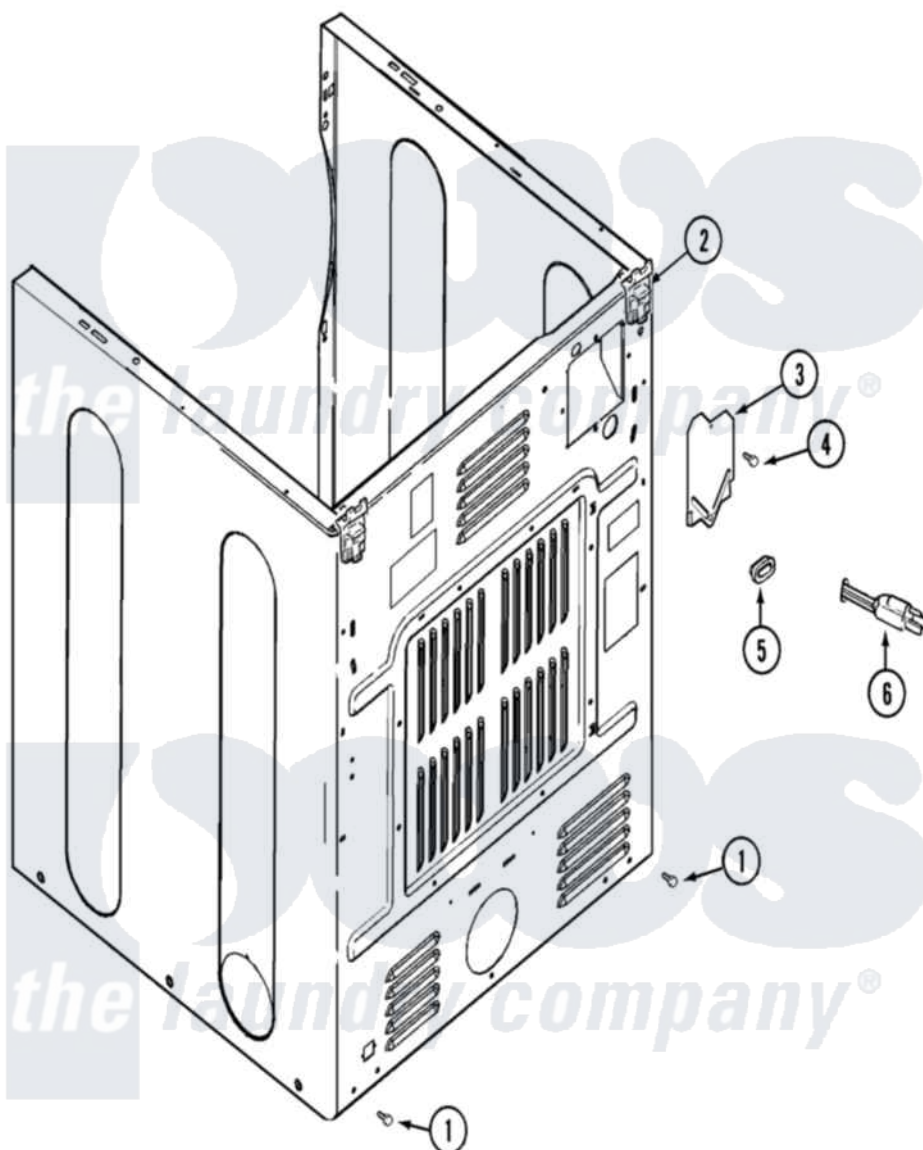

Maytag MDG21PNDWW 04 - CABINET-REAR

Maytag Residential Maytag MDG21PNDWW Dryer Parts Parts Diagram 04 - CABINET-REAR
 Click on the part number to view part

Item	Original Part Number	Replaced By	Status	Part Description
001	22001995			Screw Note: Screw, Tumbler Front And Shroud
002	22001995			Screw Note: Screw, Tumbler Front And Shroud
"	22004095			Hinge, Plastic
003	33001795			Cover, Terminal Block
004	22001995			Screw Note: Screw, Tumbler Front And Shroud
005	211881			Grommet, Cord Part Not Used-Gas Models Only
"	33002157			Grommet
006	22003062			Cord, Power
"	33002916			Power Cord, Canadian 240V