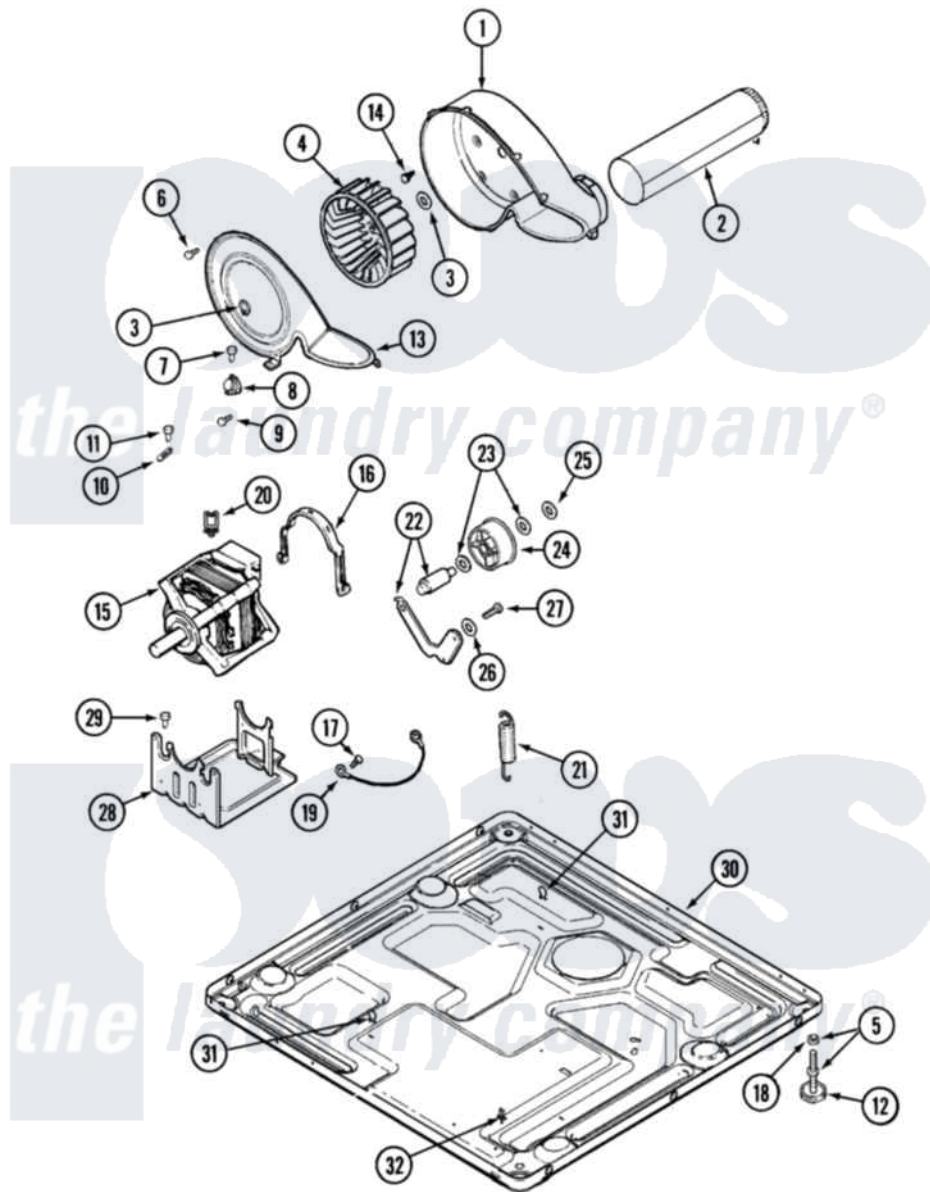

Maytag MDG21PNDWW 07 - MOTOR DRIVE & BASE

Maytag Residential Maytag MDG21PNDWW Dryer Parts Parts Diagram 07 - MOTOR DRIVE & BASE
 Click on the part number to view part

Item	Original Part Number	Replaced By	Status	Part Description
001	33001789			Housing, Blower
002	22001995			Screw Note: Screw, Tumbler Front And Shroud
"	33001800			Duct Assembly, Exhaust
003	410233	9703438		Ring-Retrn
004	33002797			Wheel, Blower
005	Y305086			Adjustable Leg And Nut
006	33001855	33002917		Screw, No.10-16
007	Y313561			Screw---NA
008	303392			Thermostat, Cycling
"	Y303391	33303391		Thermostat, Cycling
009	22001996	3370225		Screw
010	33001762			Fuse, Thermal
011	NLA		Not Available	SCREW, THERMAL CUT-OFF
012	Y314137			Foot, Rubber
013	33001837			Cover, Thermostat
"	33002711			Cover, Blower Housing

014	314818	1163839	Screw
015	33002795		Motor, Drive 60Hz
016	33002221	Y015825	Clip, Motor To Motor Support
017	910343	488234	Screw 8-32 X 1/4
018	Y052740	62739	Nut, Lock
019	901220		Ground Wire
020	Y310376		Clip, Door Switch Harness
021	33002460	33002459	Assembly, Spring And Plug
"	33002461		Plug For Spring
022	33001840	6-3705180	Idler Arm
023	Y312527		Washer, Idler Shaft
024	33001783	6-3700340	BearIng- I
025	312958	354987	Ring, Retaining
026	33002218		Grommet, Idler Arm
027	Y014874		Screw, Idler Arm And Sleeve
028	33002817		Motor Support, Offset
029	Y313561		Screw---NA
030	22004151	W10133335	Relay, Motor
"	306199		Relay, Heater
"	33002969	W10133335	Relay, Motor
"	NLA	Not Available	BASE, (LWR)---NA
031	410490		Spring, Retainer Wire Harness
032	315471	22003298	Retainer, Wire