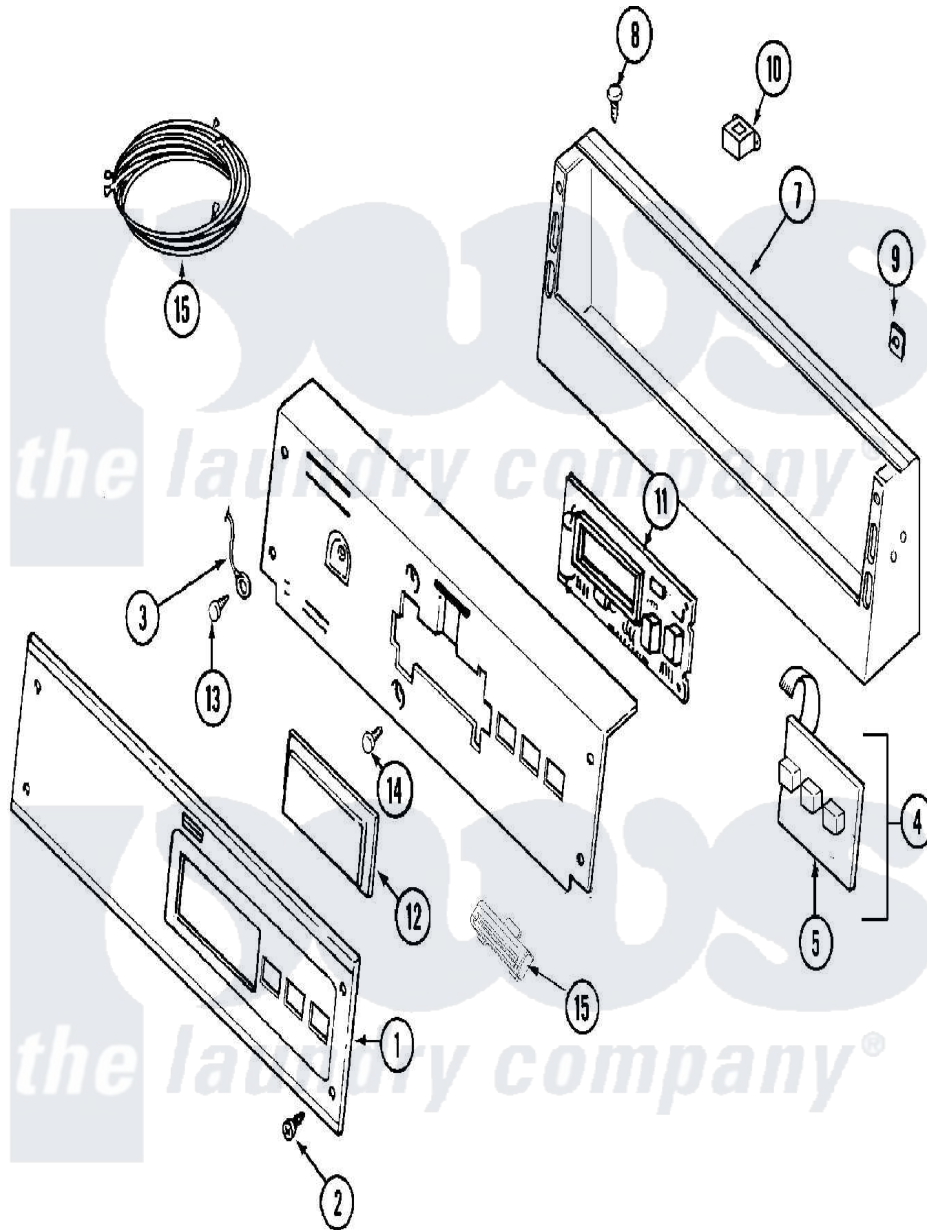

# Maytag MDG21PRAWQ 01 - CONTROL PANEL

Maytag [Residential Maytag MDG21PRAWQ Dryer Parts](#) Parts Diagram 01 - CONTROL PANEL  
 Click on the part number to view part

Item	Original Part Number	Replaced By	Status	Part Description
001	<a href="#">33002669</a>			Control Panel
002	<a href="#">215506</a>			Screw, Control Panel Overlay
003	<a href="#">22001959</a>			Wire, Ground
004	215527	<a href="#">W10140652</a>		Screw, 6-20 X 1/2
"	<a href="#">306694</a>			Backup Plate With Switch
005	215517	<a href="#">W10131113</a>		Push Button
006	22001511	<a href="#">22002954</a>		Deflector, Water
"	33001956	<a href="#">W10124215</a>		Bracket, Control
"	33002862	<a href="#">33002523</a>		Bracket, Back
007	<a href="#">22003101</a>			Console
"	<a href="#">22004228</a>			Console BSQ
008	22001996	<a href="#">3370225</a>		Screw
009	<a href="#">215003</a>			Fastener, Panel And Bracket
010	<a href="#">211251</a>			Screw, Transformer
"	<a href="#">22001419</a>			Nut, Transformer
"	<a href="#">22001960</a>			Transformer

011	<a href="#">33001204</a>		Stand-Off, Ccontrol Board
"	33001746	<a href="#">W10130081</a>	Control Board
"	<a href="#">912077</a>		Locknut, Reader Harness
012	22001962	<a href="#">W10131114</a>	Cover, Display
013	<a href="#">211252</a>		Screw, Ground Wire
014	<a href="#">215526</a>		Screw, Circuit Board
015	<a href="#">22001976</a>		Bezel
016	<a href="#">33001856</a>		Reader Harness Kit
017	<a href="#">22001973</a>		Harness, Pr Service
018	<a href="#">33002671</a>		Use And Care Manual